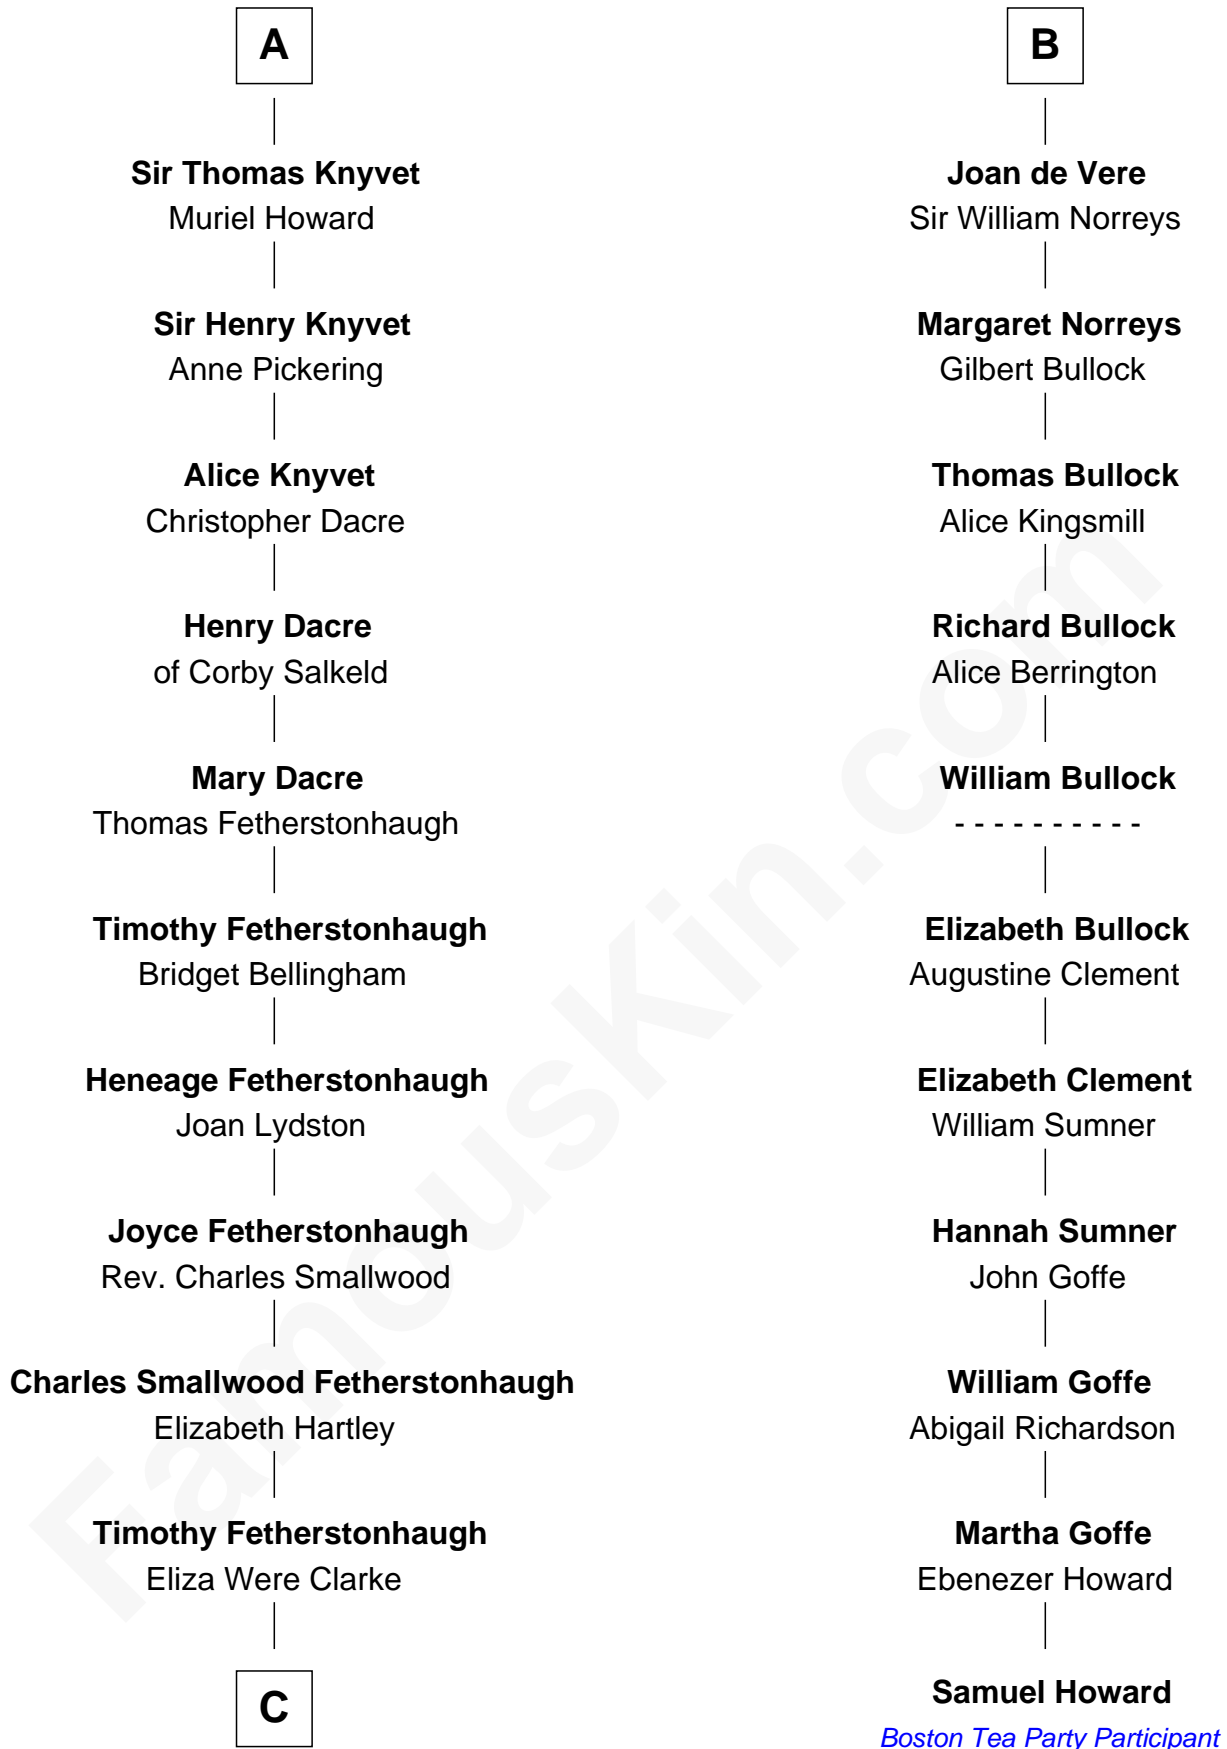

FamousKin.com
Relationship Chart of
Tilda Swinton
Movie Actress

17th cousin 4 times removed of

Samuel Howard
Boston Tea Party Participant

C

Albany Fetherstonhaugh

Evelyn Gertrude Astell

Gertrude Clare Fetherstonhaugh

Cecil George Herbert Alers-Hankey

Mariora Beatrice Evelyn Rochfort Alers-Hankey

Alan Henry Campbell Swinton

Sir John Swinton

Judith Balfour Killen

Tilda Swinton

Movie Actress