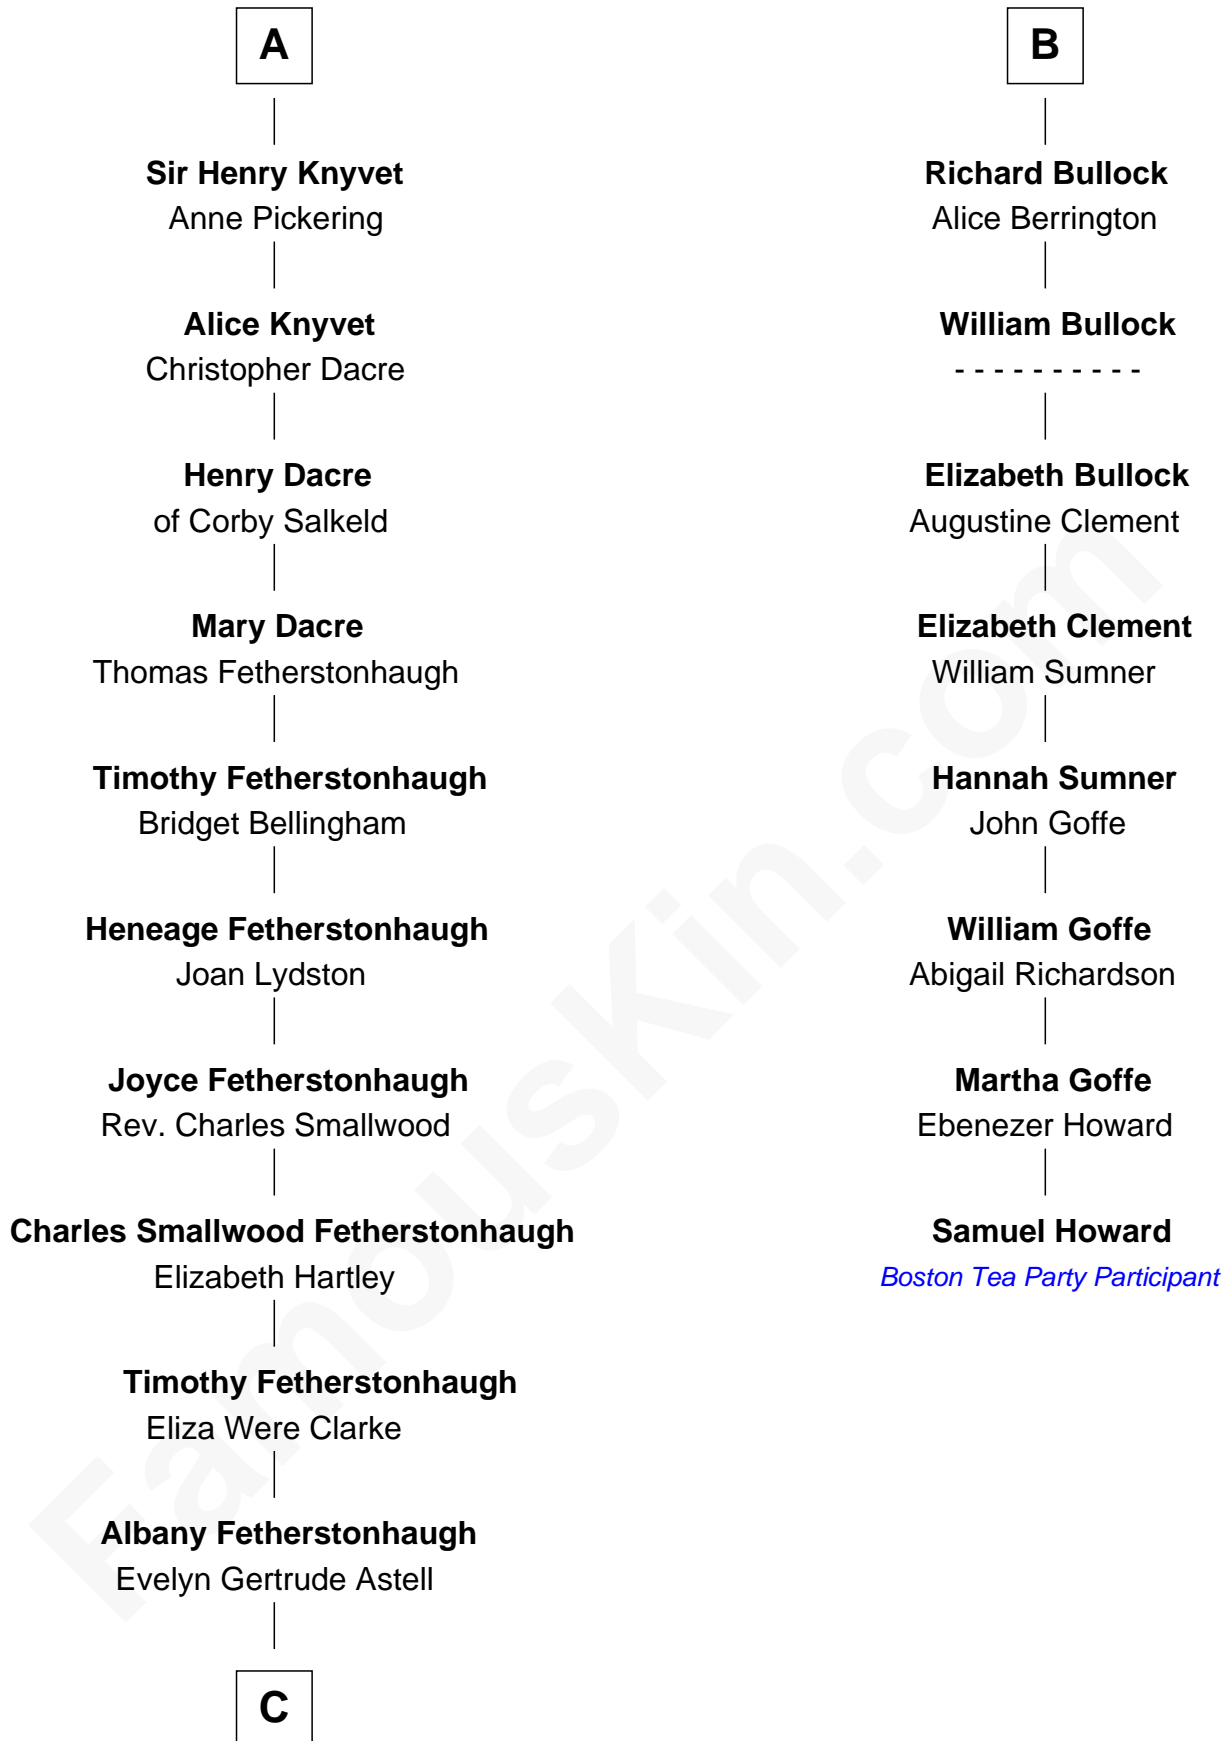

FamousKin.com Relationship Chart of

Tilda Swinton

Movie Actress

14th cousin 6 times removed of

Samuel Howard

Boston Tea Party Participant

Bartholomew de Badlesmere

Margaret de Clare

C

Gertrude Clare Fetherstonhaugh
Cecil George Herbert Alers-Hankey

Mariora Beatrice Evelyn Rochfort Alers-Hankey
Alan Henry Campbell Swinton

Sir John Swinton
Judith Balfour Killen

Tilda Swinton
Movie Actress