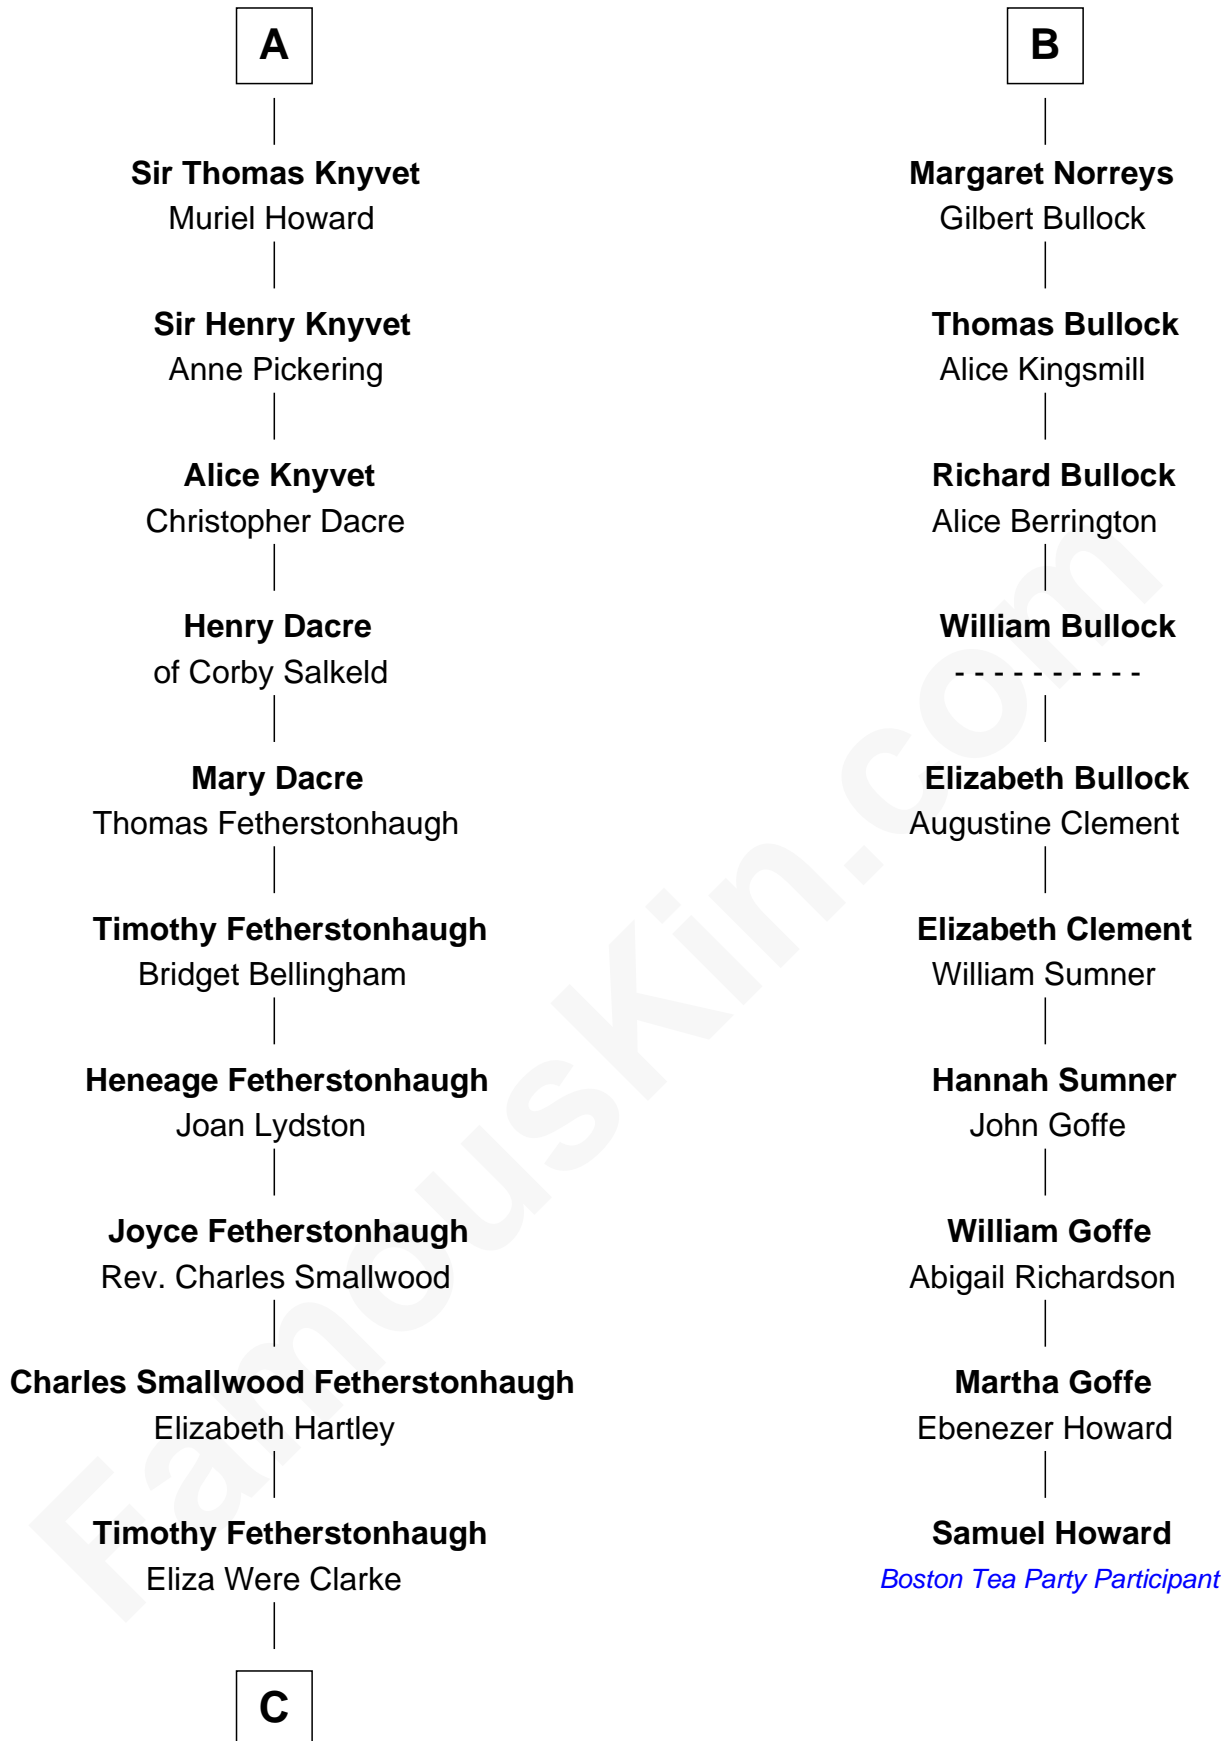

FamousKin.com
Relationship Chart of
Tilda Swinton
Movie Actress

16th cousin 5 times removed of

Samuel Howard
Boston Tea Party Participant

C

Albany Fetherstonhaugh

Evelyn Gertrude Astell

Gertrude Clare Fetherstonhaugh

Cecil George Herbert Alers-Hankey

Mariora Beatrice Evelyn Rochfort Alers-Hankey

Alan Henry Campbell Swinton

Sir John Swinton

Judith Balfour Killen

Tilda Swinton

Movie Actress