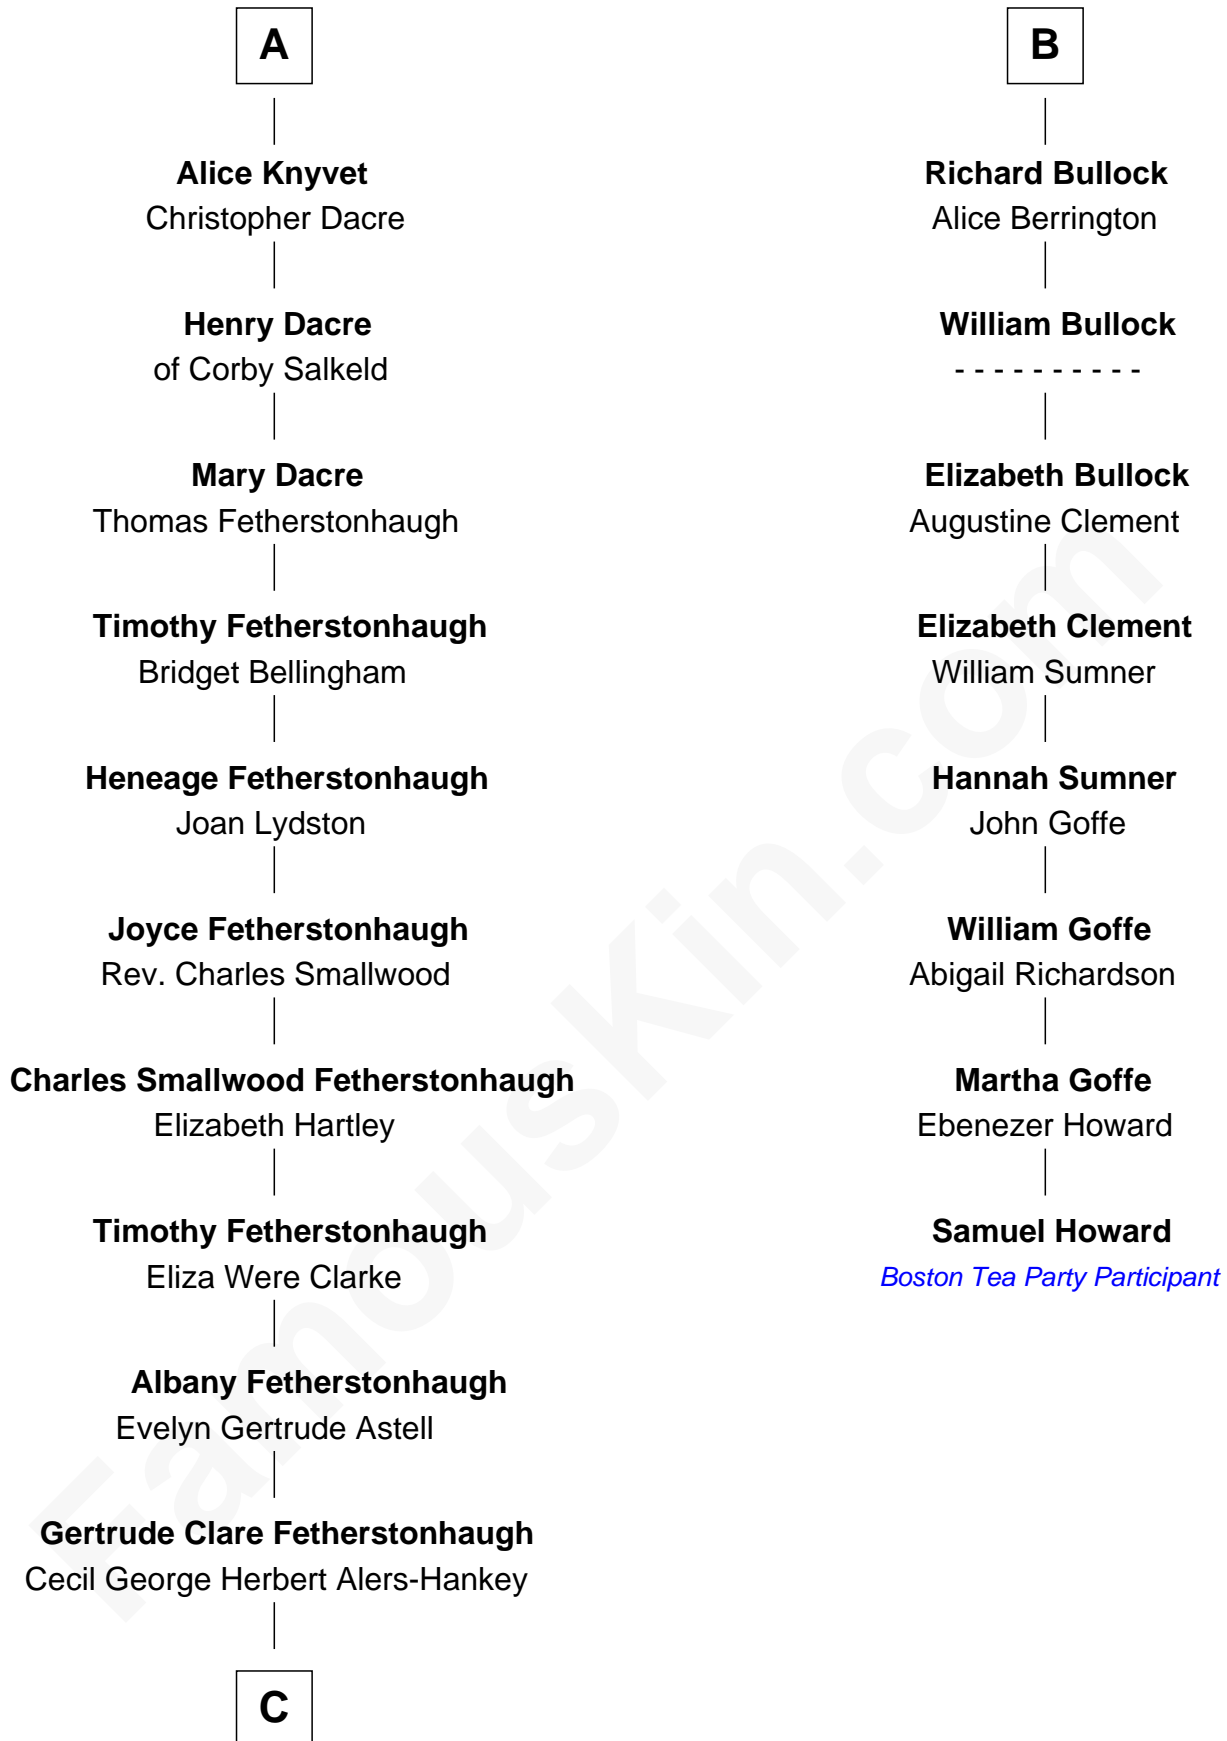

FamousKin.com
Relationship Chart of
Tilda Swinton
Movie Actress

14th cousin 5 times removed of

Samuel Howard
Boston Tea Party Participant

C

Mariora Beatrice Evelyn Rochfort Alers-Hankey

Alan Henry Campbell Swinton

Sir John Swinton

Judith Balfour Killen

Tilda Swinton

Movie Actress

FamousKin.com