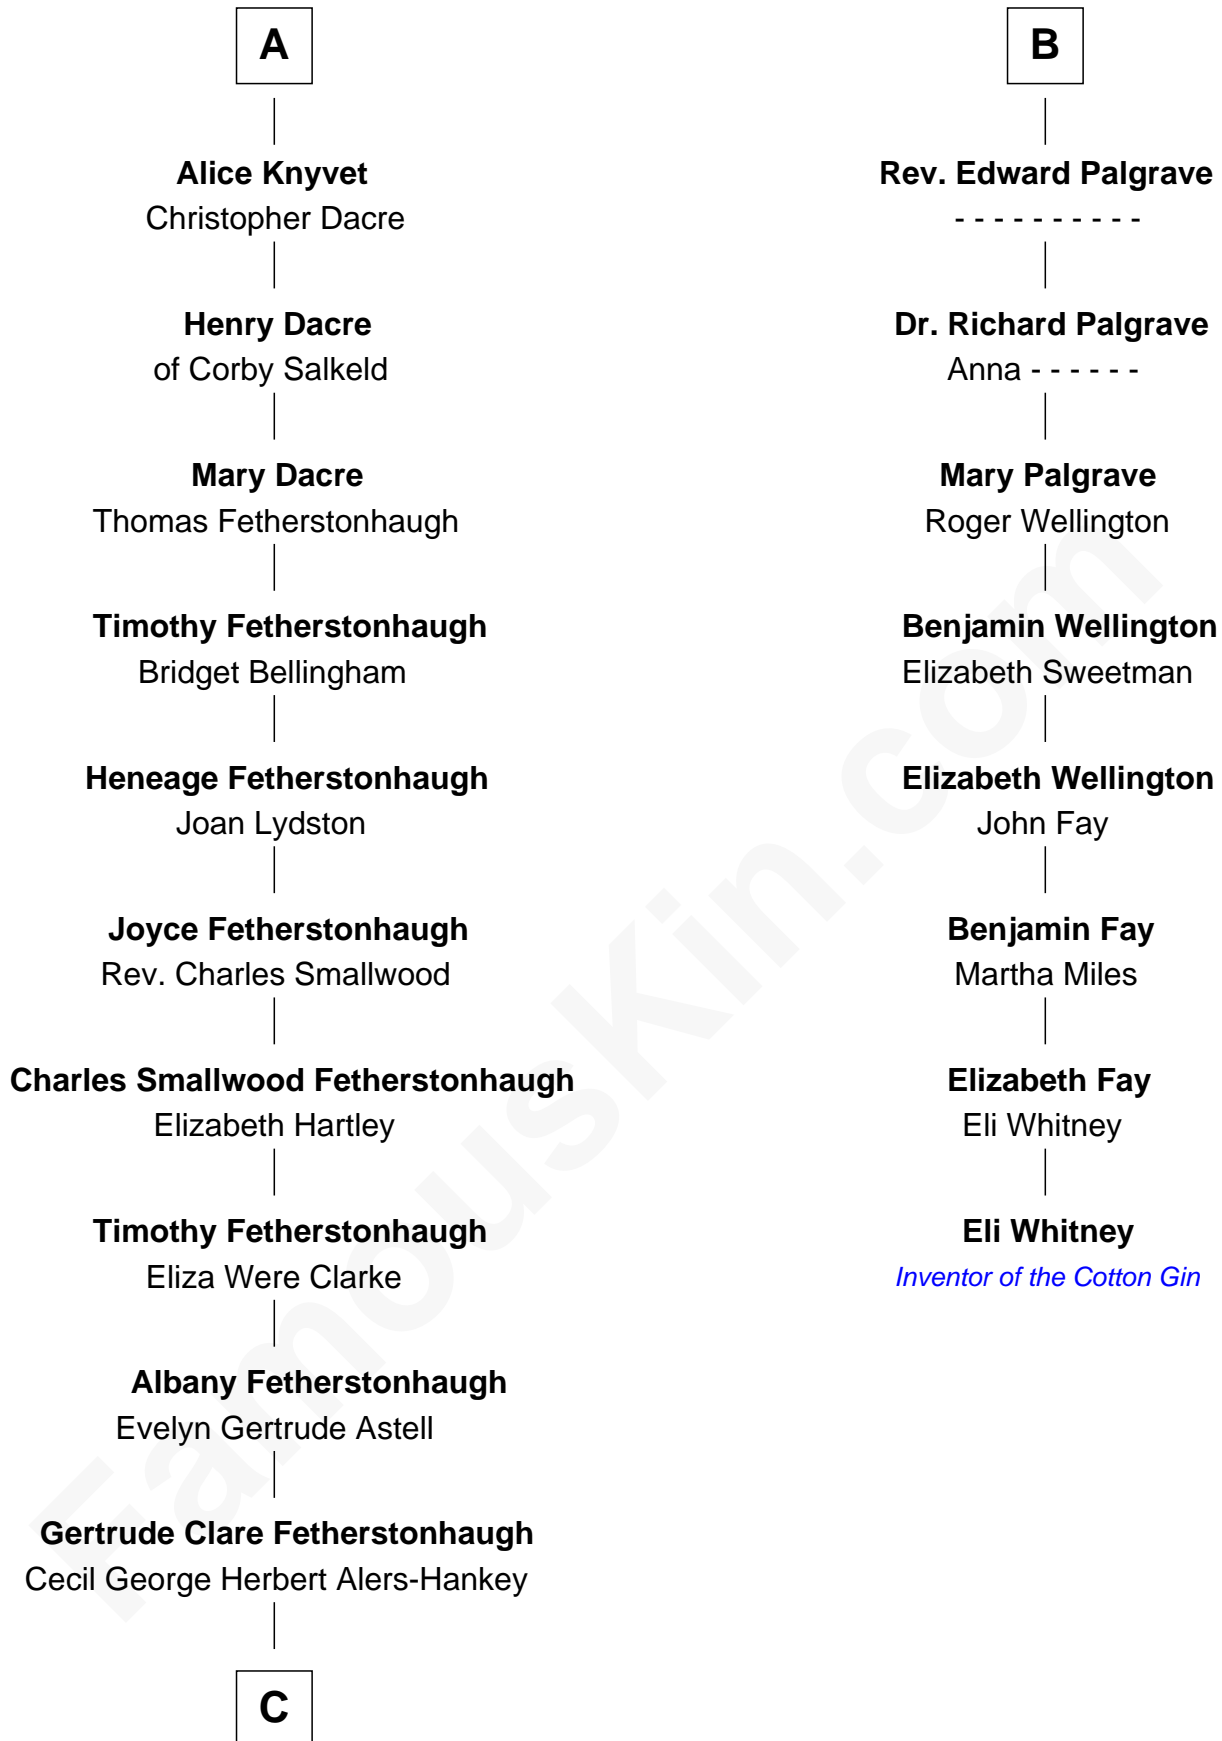

FamousKin.com Relationship Chart of

Tilda Swinton

Movie Actress

14th cousin 5 times removed of

Eli Whitney

Inventor of the Cotton Gin

Richard Fitzalan
Eleanor Plantagenet

Sir Richard Fitzalan
Elizabeth de Bohun

Elizabeth Fitzalan
Sir Thomas Mowbray

Margaret Mowbray
Sir Robert Howard

Sir John Howard
Katherine Moleyns

Sir Thomas Howard
Elizabeth Tilney

Muriel Howard
Sir Thomas Knyvet

Sir Henry Knyvet
Anne Pickering

A

Sir Richard Fitzalan
Elizabeth de Bohun

Elizabeth Fitzalan
Sir Robert Goushill

Elizabeth Goushill
Sir Robert Wingfield

Elizabeth Wingfield
Sir William Brandon

Eleanor Brandon
John Glemham

Anne Glemham
Henry Palgrave

Thomas Palgrave
Alice Gunton

B

C

Mariora Beatrice Evelyn Rochfort Alers-Hankey

Alan Henry Campbell Swinton

Sir John Swinton

Judith Balfour Killen

Tilda Swinton