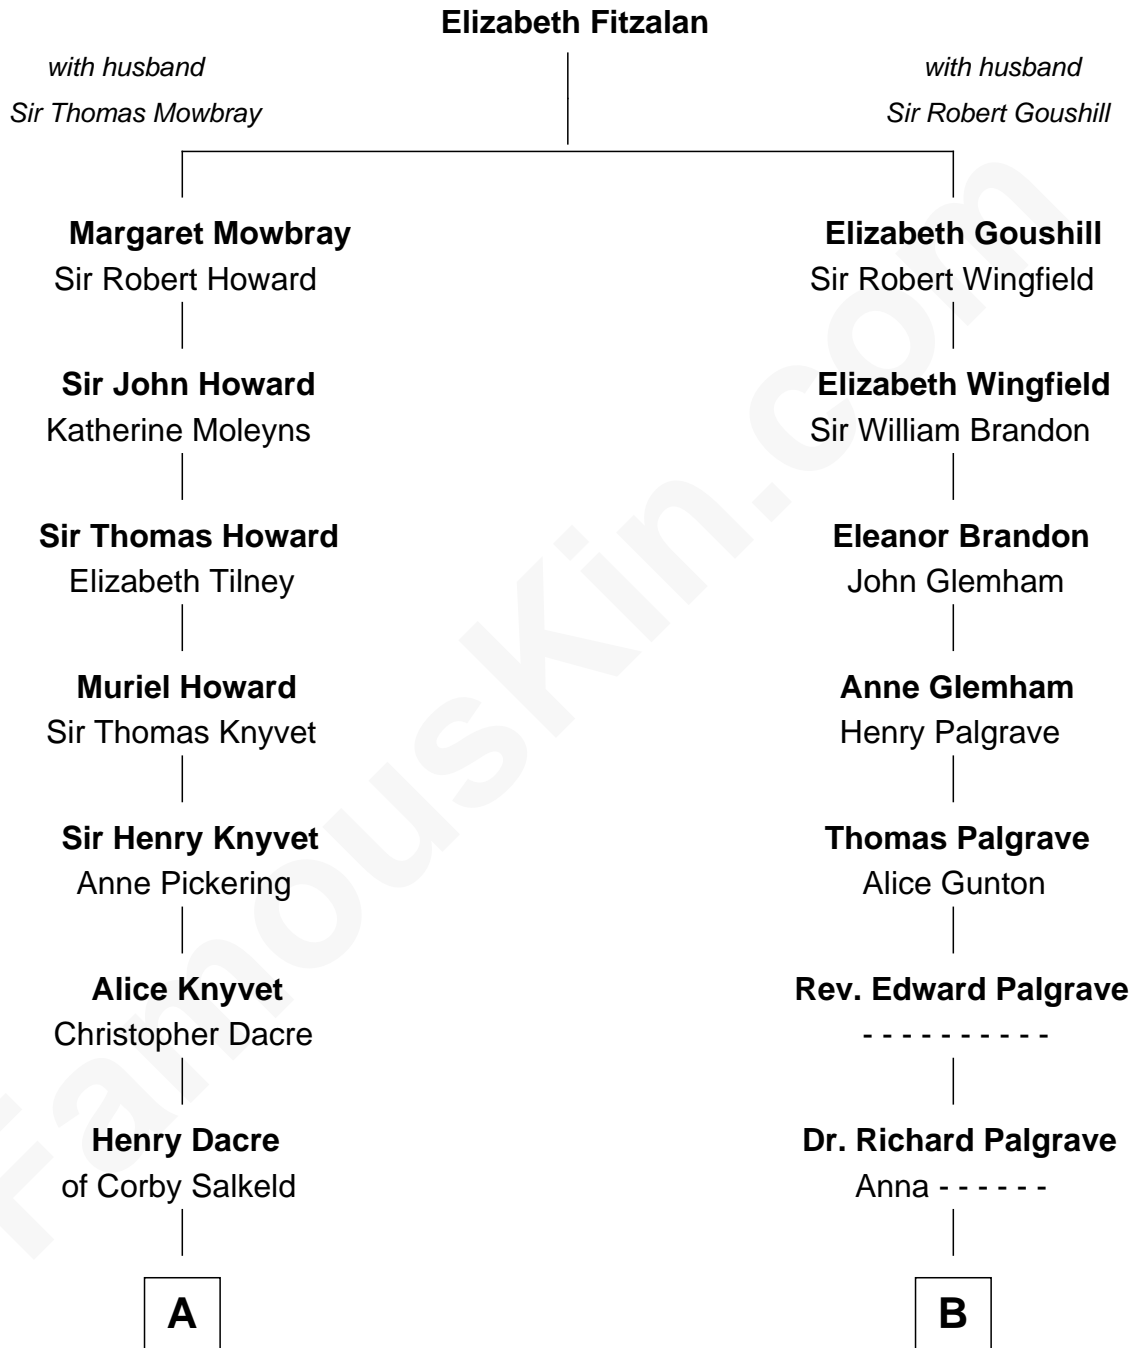

FamousKin.com Relationship Chart of

Tilda Swinton

Movie Actress

12th cousin 5 times removed of

Eli Whitney

Inventor of the Cotton Gin

A

Mary Dacre

Elizabeth Hartley

Timothy Fetherstonhaugh

Eliza Were Clarke

Albany Fetherstonhaugh

Evelyn Gertrude Astell

Gertrude Clare Fetherstonhaugh

Cecil George Herbert Alers-Hankey

Mariora Beatrice Evelyn Rochfort Alers-Hankey