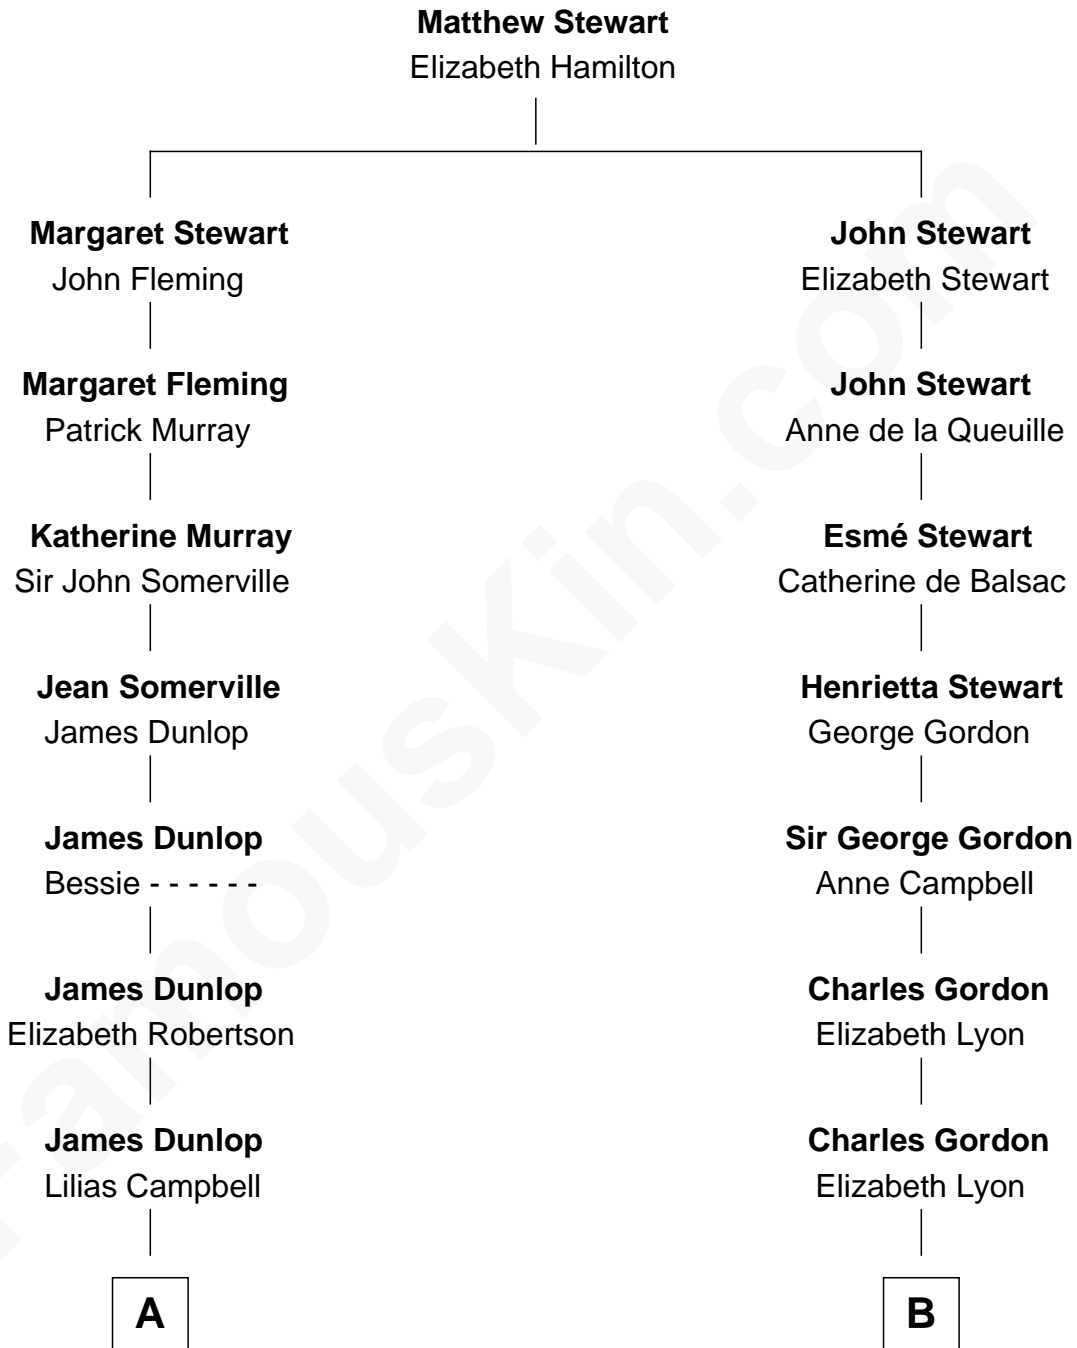

FamousKin.com
Relationship Chart of
Tilda Swinton
Movie Actress

15th cousin 1 time removed of

Cara Delevingne
Fashion Model and Movie Actress

A

James Dunlop
Henrietta Maxwell

Henrietta Dunlop
James Campbell

Henrietta Campbell
Archibald Swinton

John Campbell Swinton
Catherine Rannie

Archibald Campbell Swinton
Georgiana Caroline Sitwell

George Sitwell Campbell Swinton
Elizabeth Ebsworth

Alan Henry Campbell Swinton
Matoria Beatrice Evelyn Rochfort Alers-Hankey