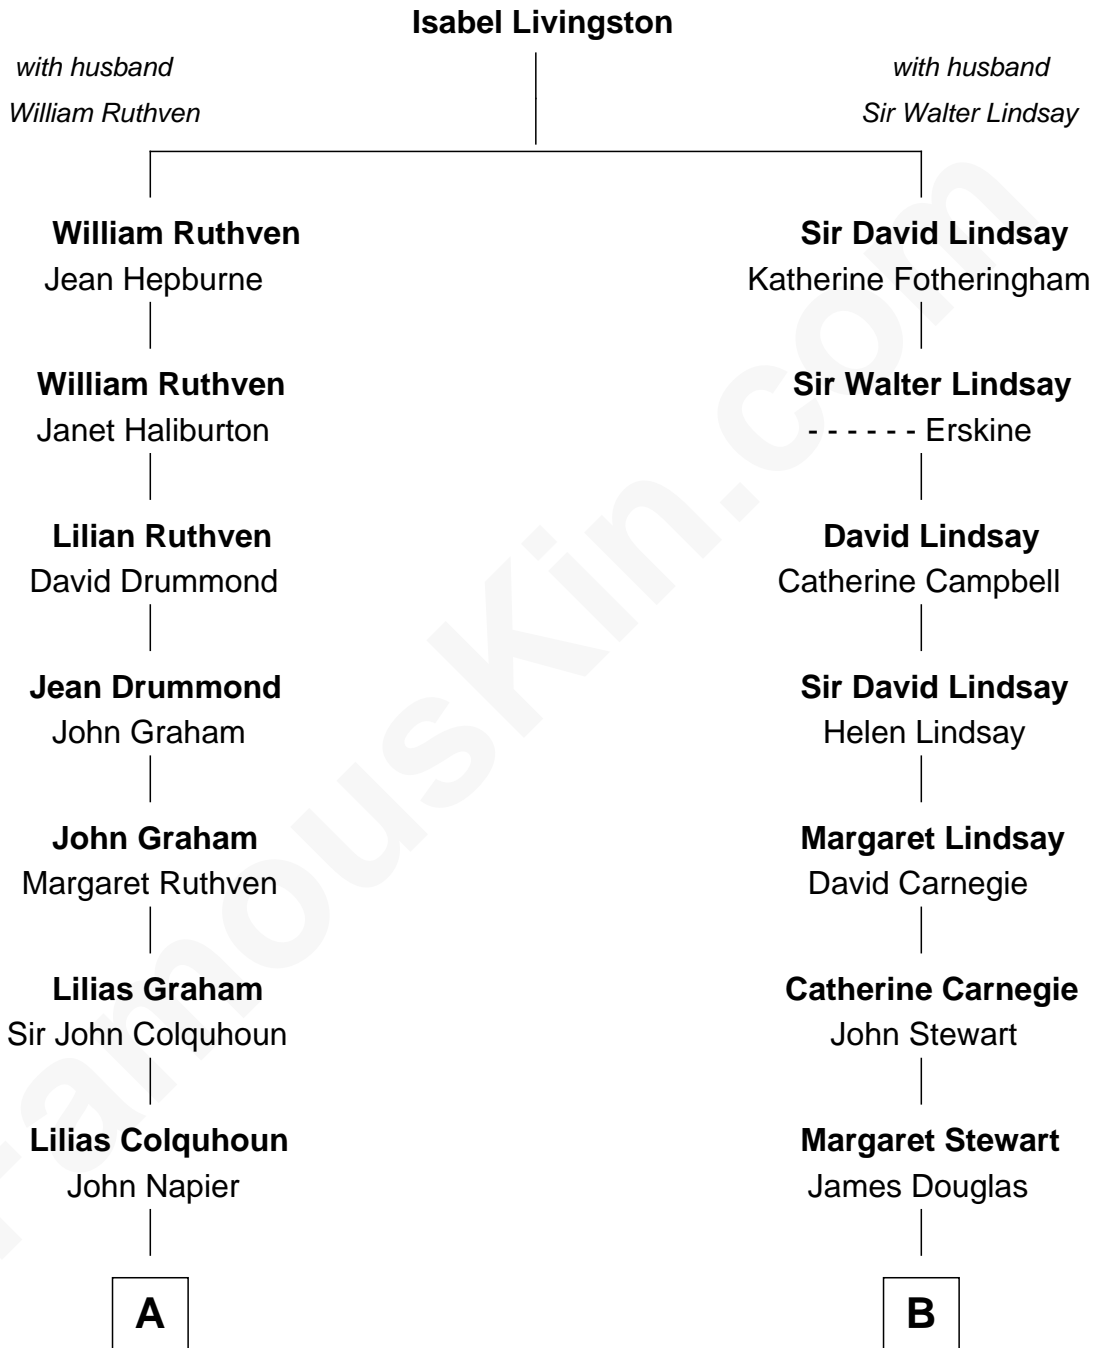

**FamousKin.com**  
**Relationship Chart of**  
**Tilda Swinton**  
*Movie Actress*

17th cousin 1 time removed of

**Cara Delevingne**  
*Fashion Model and Movie Actress*

**A**

**Katherine Napier**  
Robert Campbell

**Lilias Campbell**  
James Dunlop

**James Dunlop**  
Henrietta Maxwell

**Henrietta Dunlop**  
James Campbell

**Henrietta Campbell**  
Archibald Swinton

**John Campbell Swinton**  
Catherine Rannie

**Archibald Campbell Swinton**  
Georgiana Caroline Sitwell

**George Sitwell Campbell Swinton**  
Elizabeth Ebsworth

**Alan Henry Campbell Swinton**  
Matoria Beatrice Evelyn Rochfort Alers-Hankey

**Sir John Swinton**  
Judith Balfour Killen

**Tilda Swinton**  
*Movie Actress*