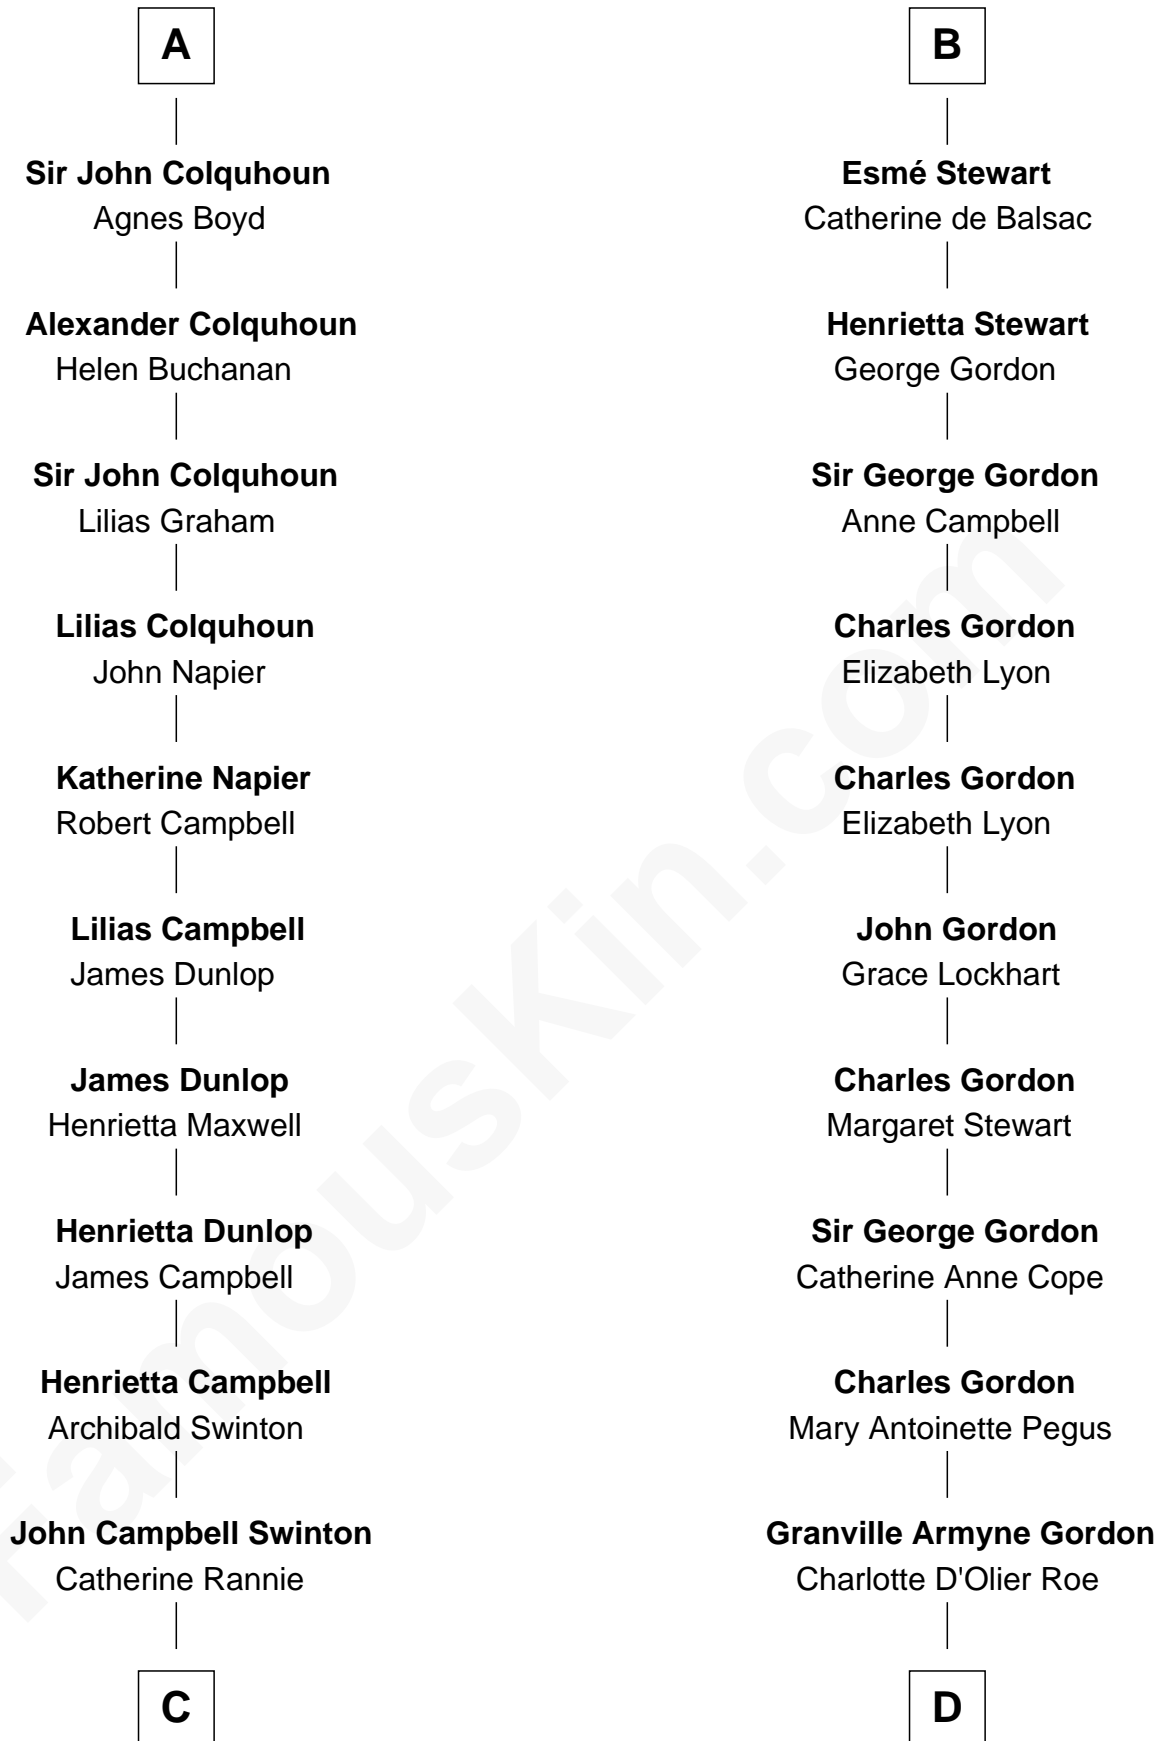

FamousKin.com Relationship Chart of

Tilda Swinton

Movie Actress

21st cousin of

Cara Delevingne

Fashion Model and Movie Actress

Hugh of Ross

C

Archibald Campbell Swinton

Georgiana Caroline Sitwell

George Sitwell Campbell Swinton

Elizabeth Ebsworth

Alan Henry Campbell Swinton

Mariora Beatrice Evelyn Rochfort Alers-Hankey

Sir John Swinton

Judith Balfour Killen