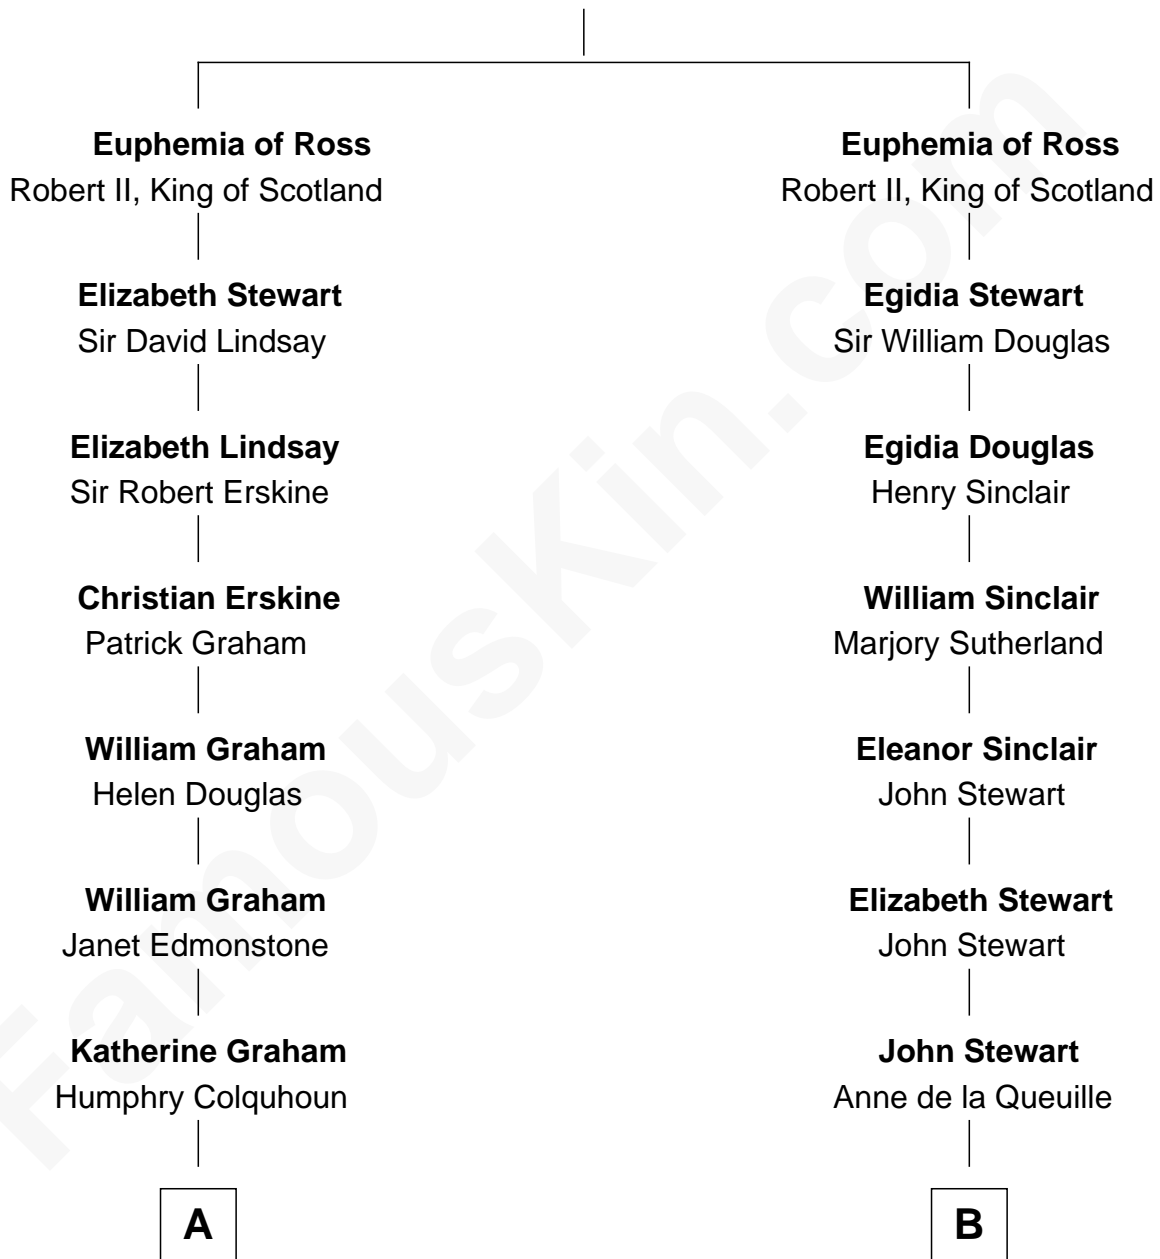

FamousKin.com Relationship Chart of

Tilda Swinton

Movie Actress

21st cousin of

Cara Delevingne

Fashion Model and Movie Actress

Hugh of Ross

C

Archibald Campbell Swinton

Georgiana Caroline Sitwell

George Sitwell Campbell Swinton

Elizabeth Ebsworth

Alan Henry Campbell Swinton

Mariora Beatrice Evelyn Rochfort Alers-Hankey

Sir John Swinton

Judith Balfour Killen