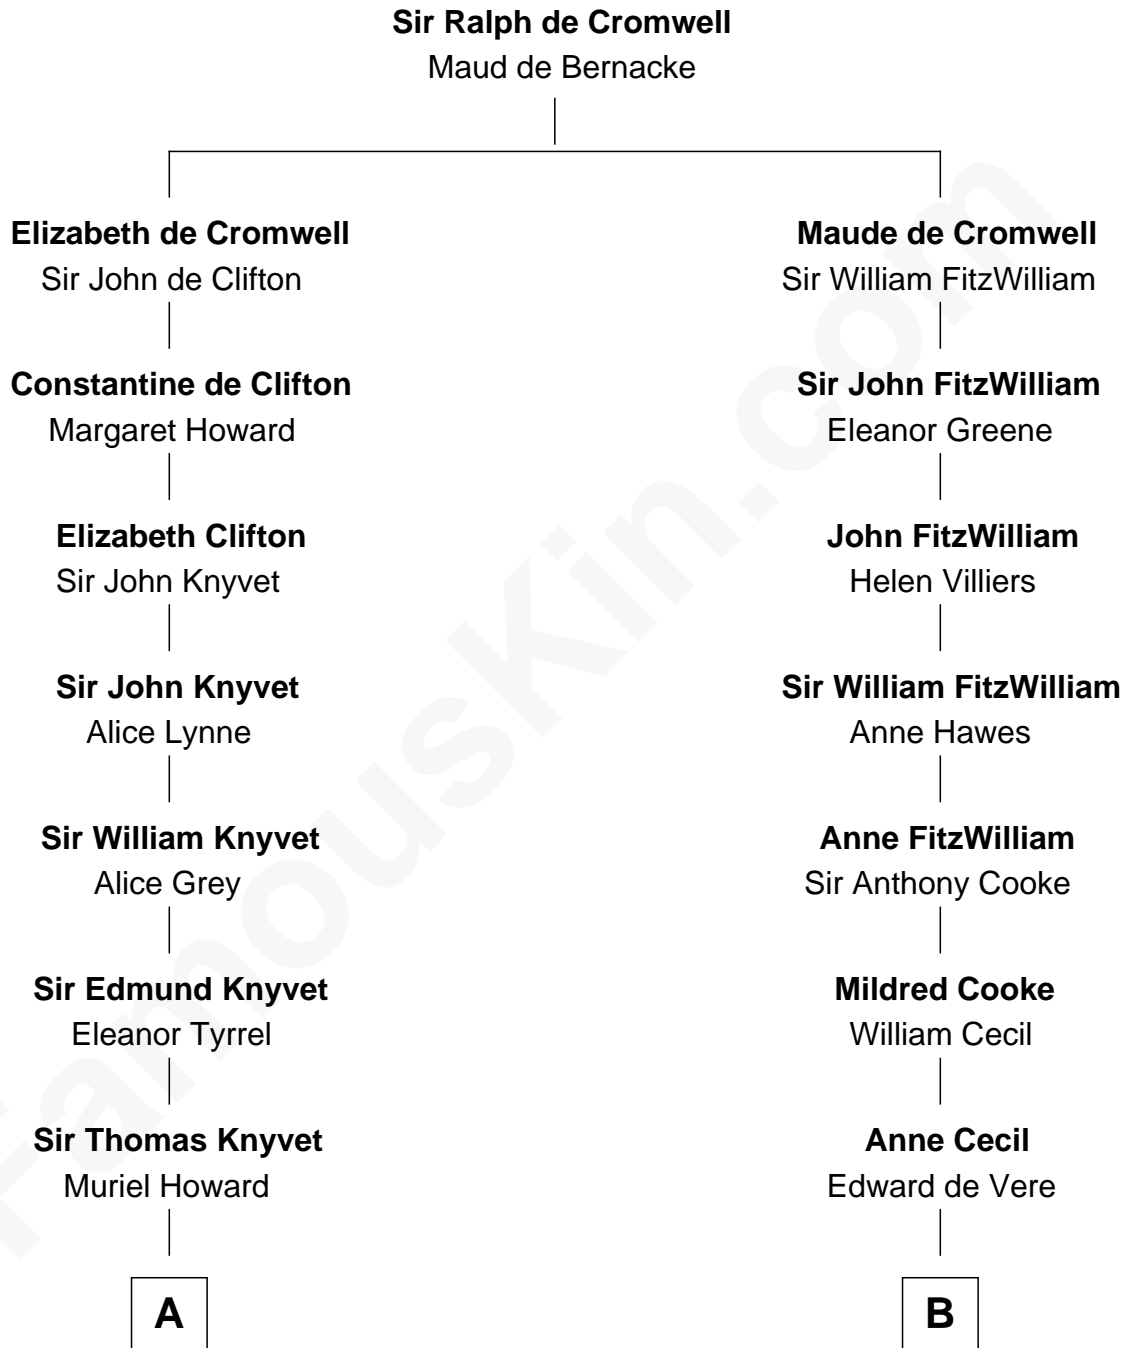

FamousKin.com
Relationship Chart of
Tilda Swinton
Movie Actress

20th cousin 1 time removed of

Cara Delevingne
Fashion Model and Movie Actress

C

Gertrude Clare Fetherstonhaugh
Cecil George Herbert Alers-Hankey

Matoria Beatrice Evelyn Rochfort Alers-Hankey
Alan Henry Campbell Swinton

Sir John Swinton
Judith Balfour Killen

Tilda Swinton
Movie Actress

D

Armyne Evelyne Gordon
Sir Lionel Lawson Faudel-Phillips

Anne Margaret Faudel-Phillips
John Vincent Sheffield