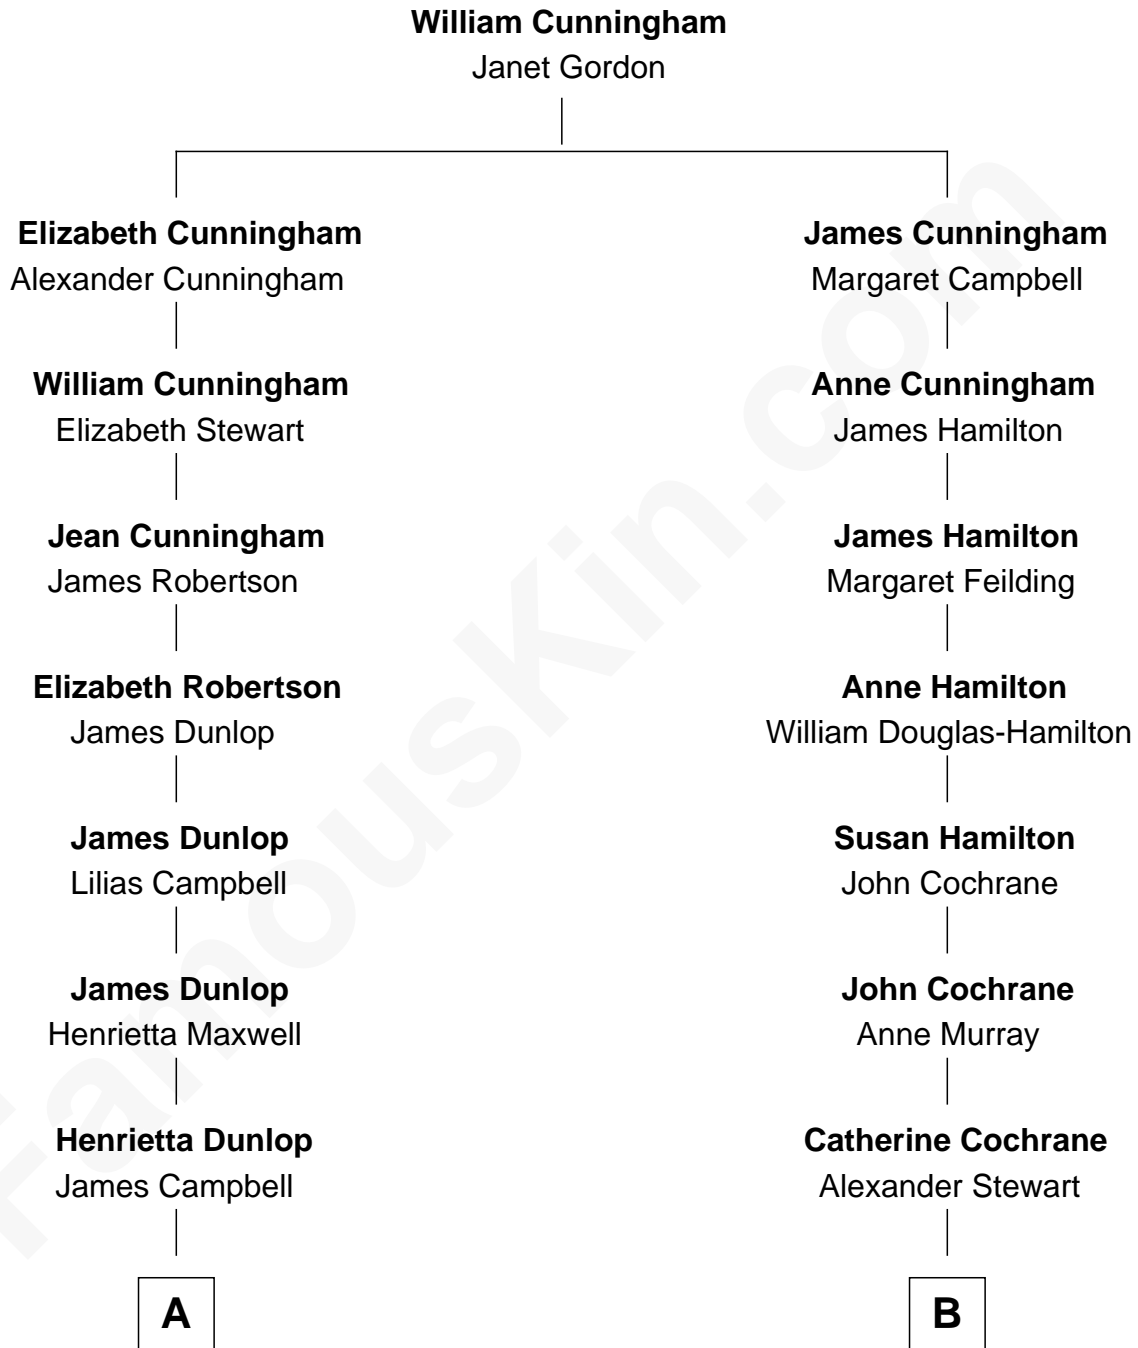

FamousKin.com
Relationship Chart of
Tilda Swinton
Movie Actress

13th cousin 2 times removed of
Cara Delevingne
Fashion Model and Movie Actress

A

Henrietta Campbell
Archibald Swinton

John Campbell Swinton
Catherine Rannie

Archibald Campbell Swinton
Georgiana Caroline Sitwell

George Sitwell Campbell Swinton
Elizabeth Ebsworth

Alan Henry Campbell Swinton
Matoria Beatrice Evelyn Rochfort Alers-Hankey

Sir John Swinton
Judith Balfour Killen

Tilda Swinton
Movie Actress

B

Margaret Stewart
Charles Gordon

Sir George Gordon
Catherine Anne Cope

Charles Gordon
Mary Antoinette Pegus

Granville Armyne Gordon
Charlotte D'Olier Roe

Armyne Evelyne Gordon
Sir Lionel Lawson Faudel-Phillips