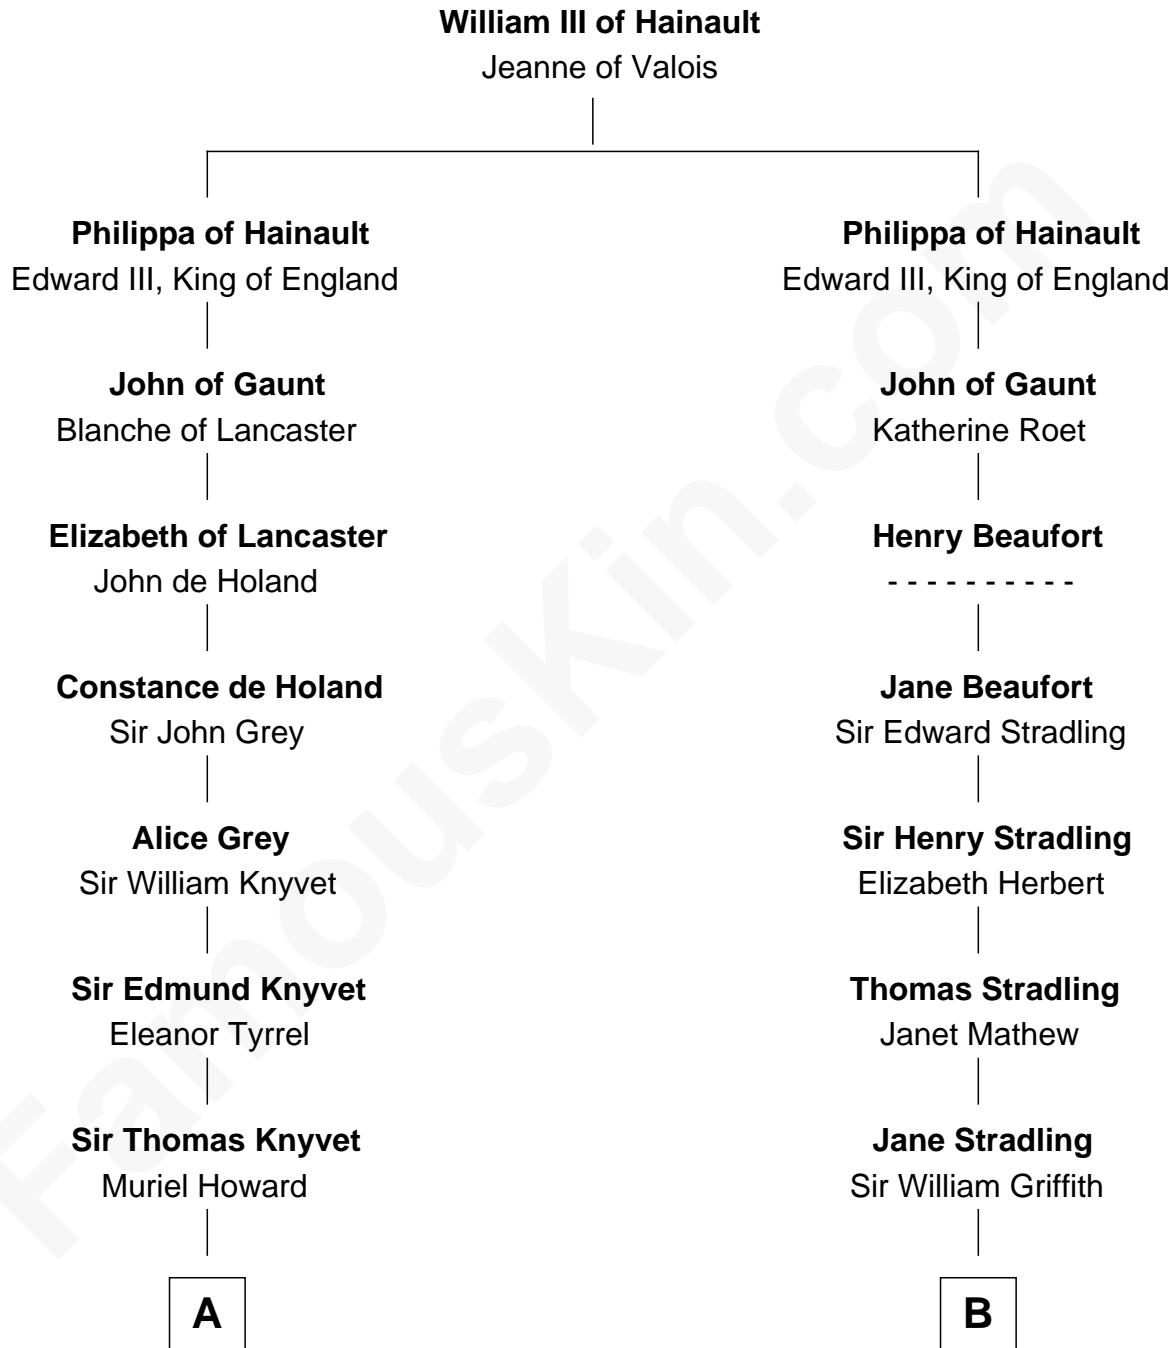

FamousKin.com
Relationship Chart of
Tilda Swinton
Movie Actress

19th cousin 1 time removed of
Franklin D. Roosevelt
32nd U.S. President

C

Gertrude Clare Fetherstonhaugh
Cecil George Herbert Alers-Hankey

Matoria Beatrice Evelyn Rochfort Alers-Hankey
Alan Henry Campbell Swinton

Sir John Swinton
Judith Balfour Killen

Tilda Swinton
Movie Actress

D

Mary Rebecca Aspinwall
Isaac Daniel Roosevelt

James Roosevelt
Sara Delano

Franklin D. Roosevelt
32nd U.S. President

FamousKin.com