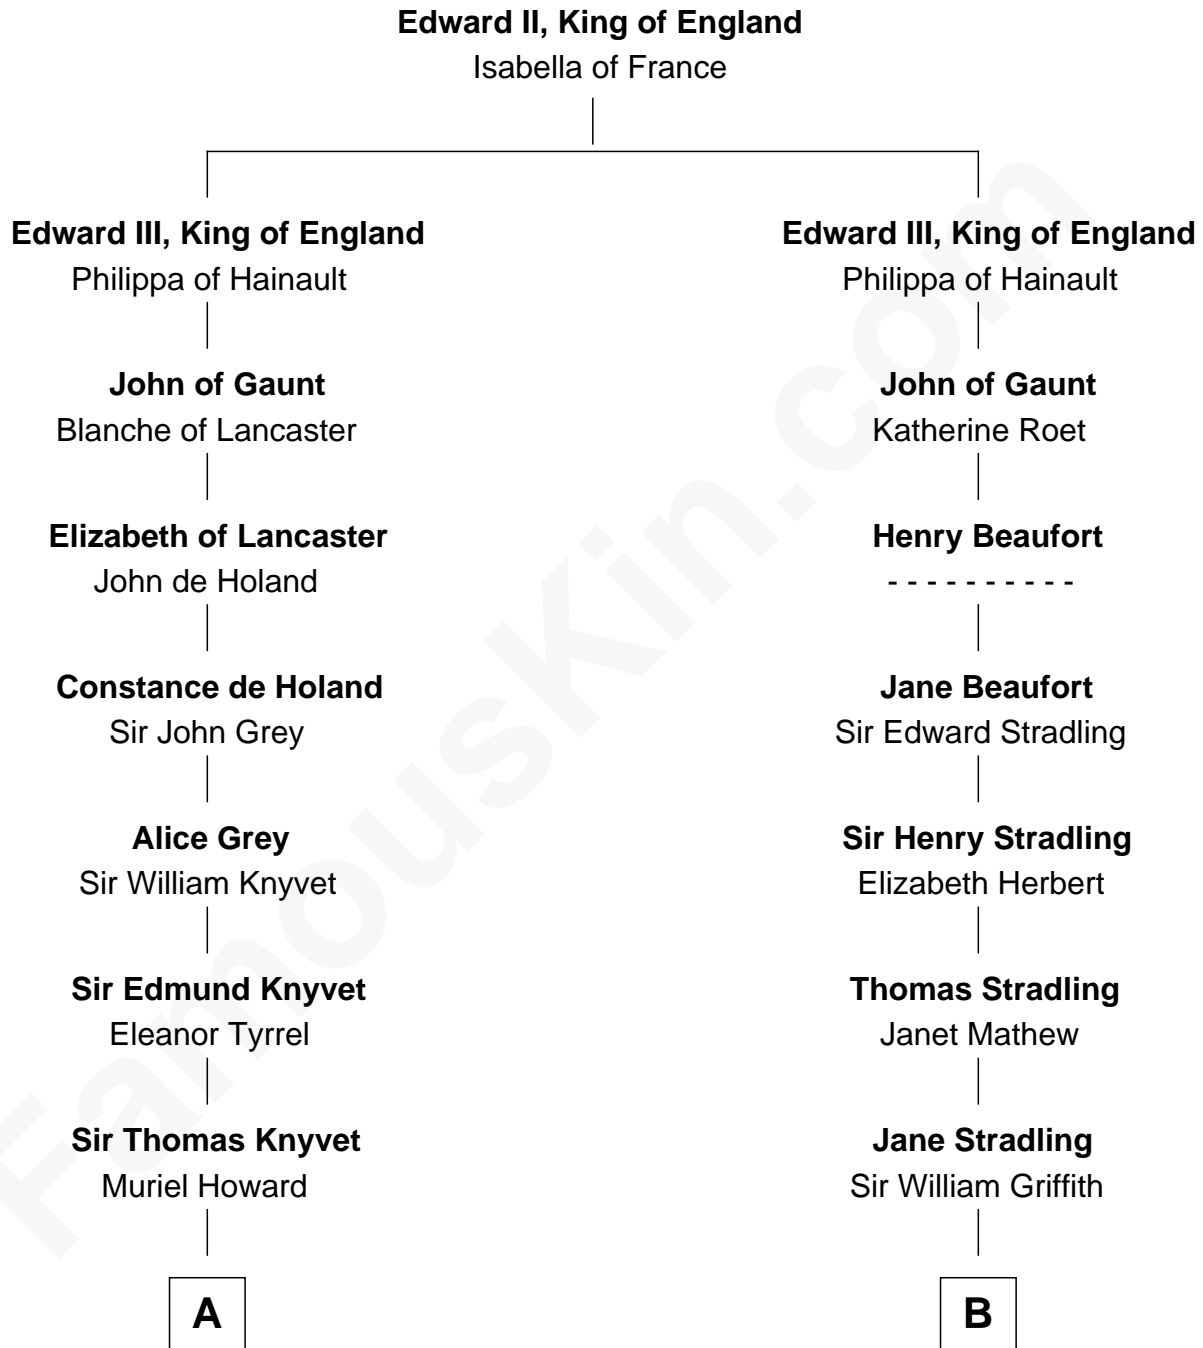

**FamousKin.com**  
**Relationship Chart of**  
**Tilda Swinton**  
*Movie Actress*

19th cousin 1 time removed of  
**Franklin D. Roosevelt**  
*32nd U.S. President*

**A**

**Sir Henry Knyvet**  
Anne Pickering

**Charles Smallwood Fetherstonhaugh**  
Elizabeth Hartley

**Timothy Fetherstonhaugh**  
Eliza Were Clarke

**Albany Fetherstonhaugh**  
Evelyn Gertrude Astell

**C**

**B**

**Dorothy Griffith**  
William Williams