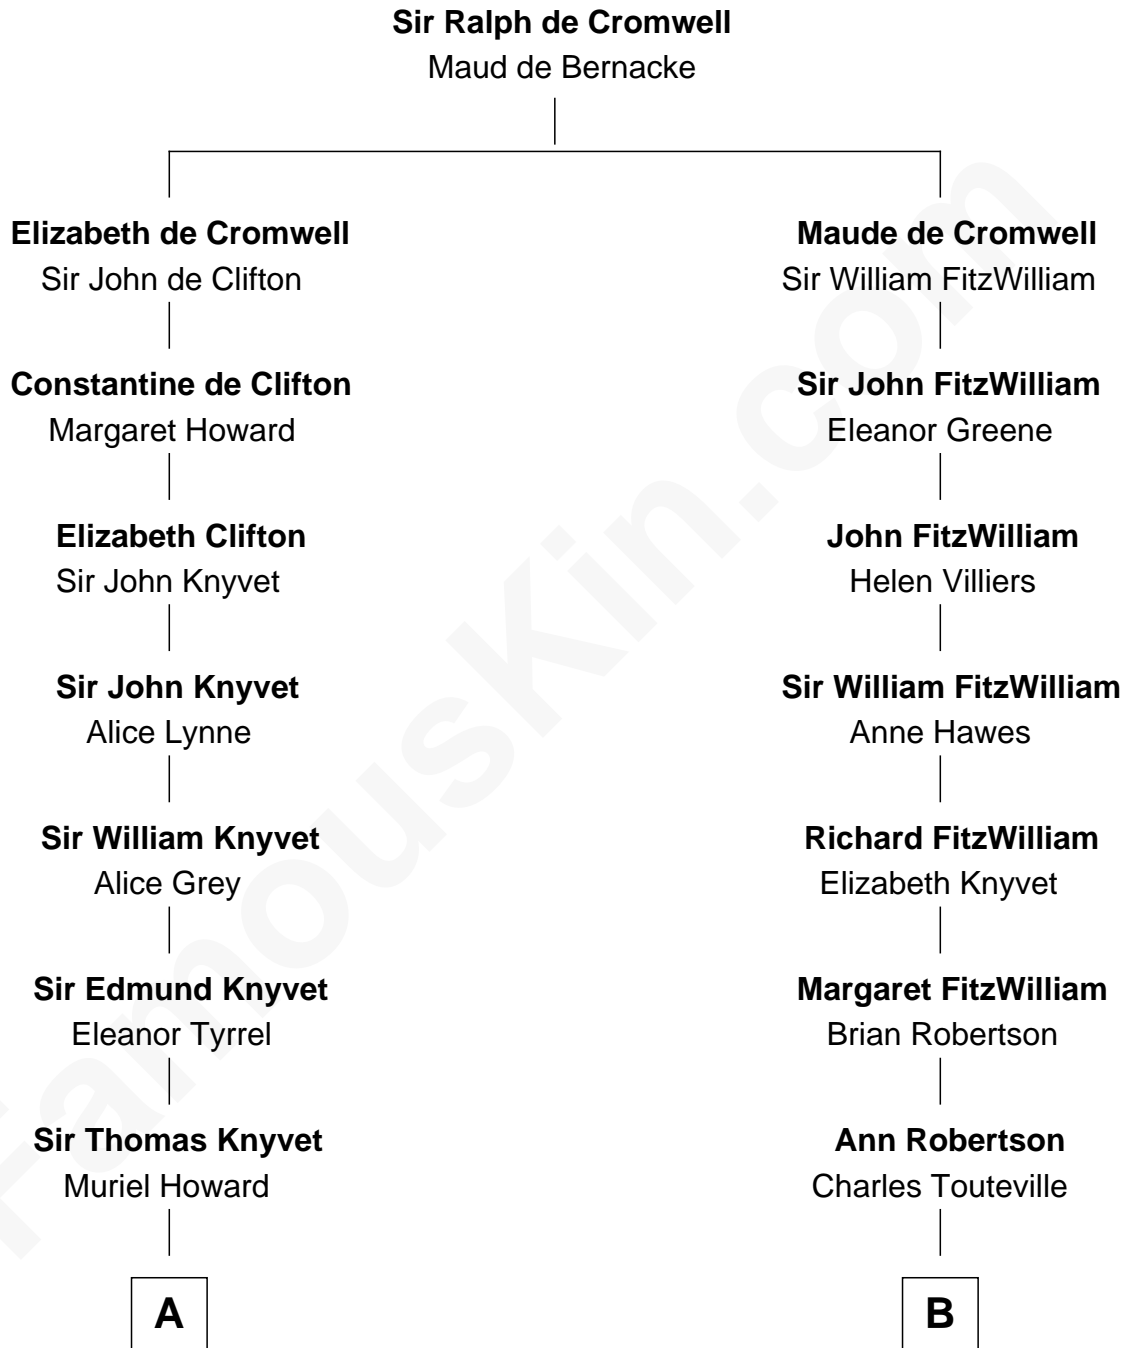

FamousKin.com
Relationship Chart of
Tilda Swinton
Movie Actress

16th cousin 4 times removed of
Franklin D. Roosevelt
32nd U.S. President

A

Sir Henry Knyvet
Anne Pickering

Alice Knyvet
Christopher Dacre

Henry Dacre
of Corby Salkeld