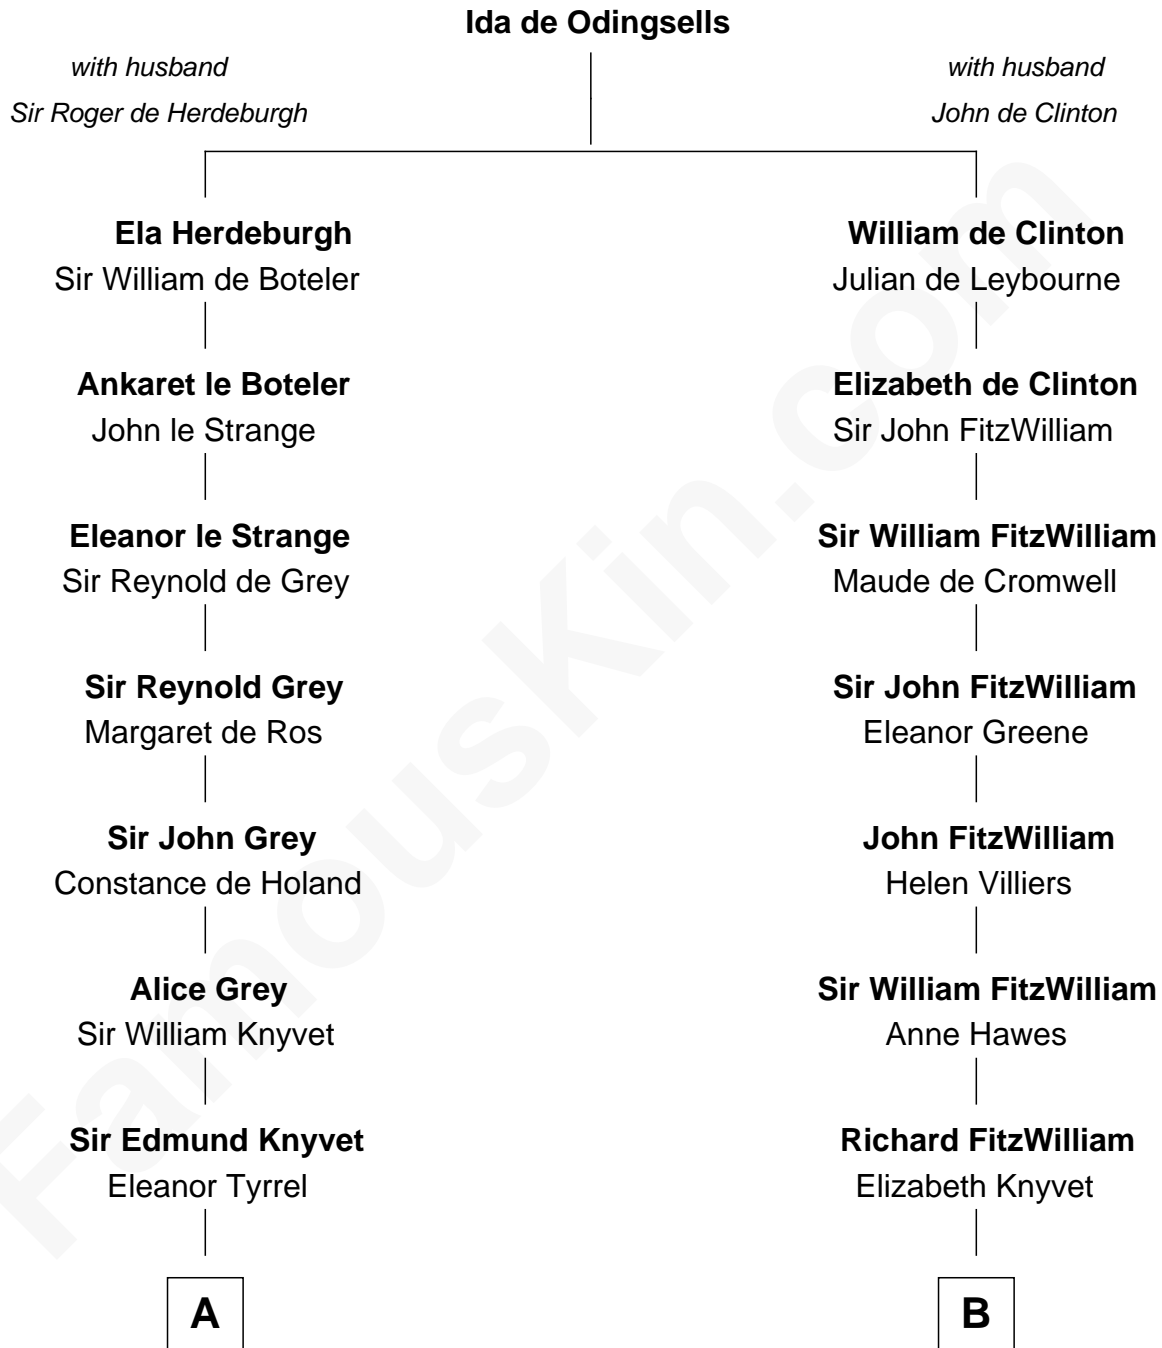

**FamousKin.com**  
**Relationship Chart of**  
**Tilda Swinton**  
*Movie Actress*

**18th cousin 3 times removed of**  
**Franklin D. Roosevelt**  
*32nd U.S. President*

**A**

**Sir Thomas Knyvet**  
Muriel Howard

**Sir Henry Knyvet**  
Anne Pickering

**Alice Knyvet**  
Christopher Dacre

**Henry Dacre**  
of Corby Salkeld

**Mary Dacre**  
Thomas Fetherstonhaugh

**Timothy Fetherstonhaugh**  
Bridget Bellingham

**Heneage Fetherstonhaugh**  
Joan Lydston