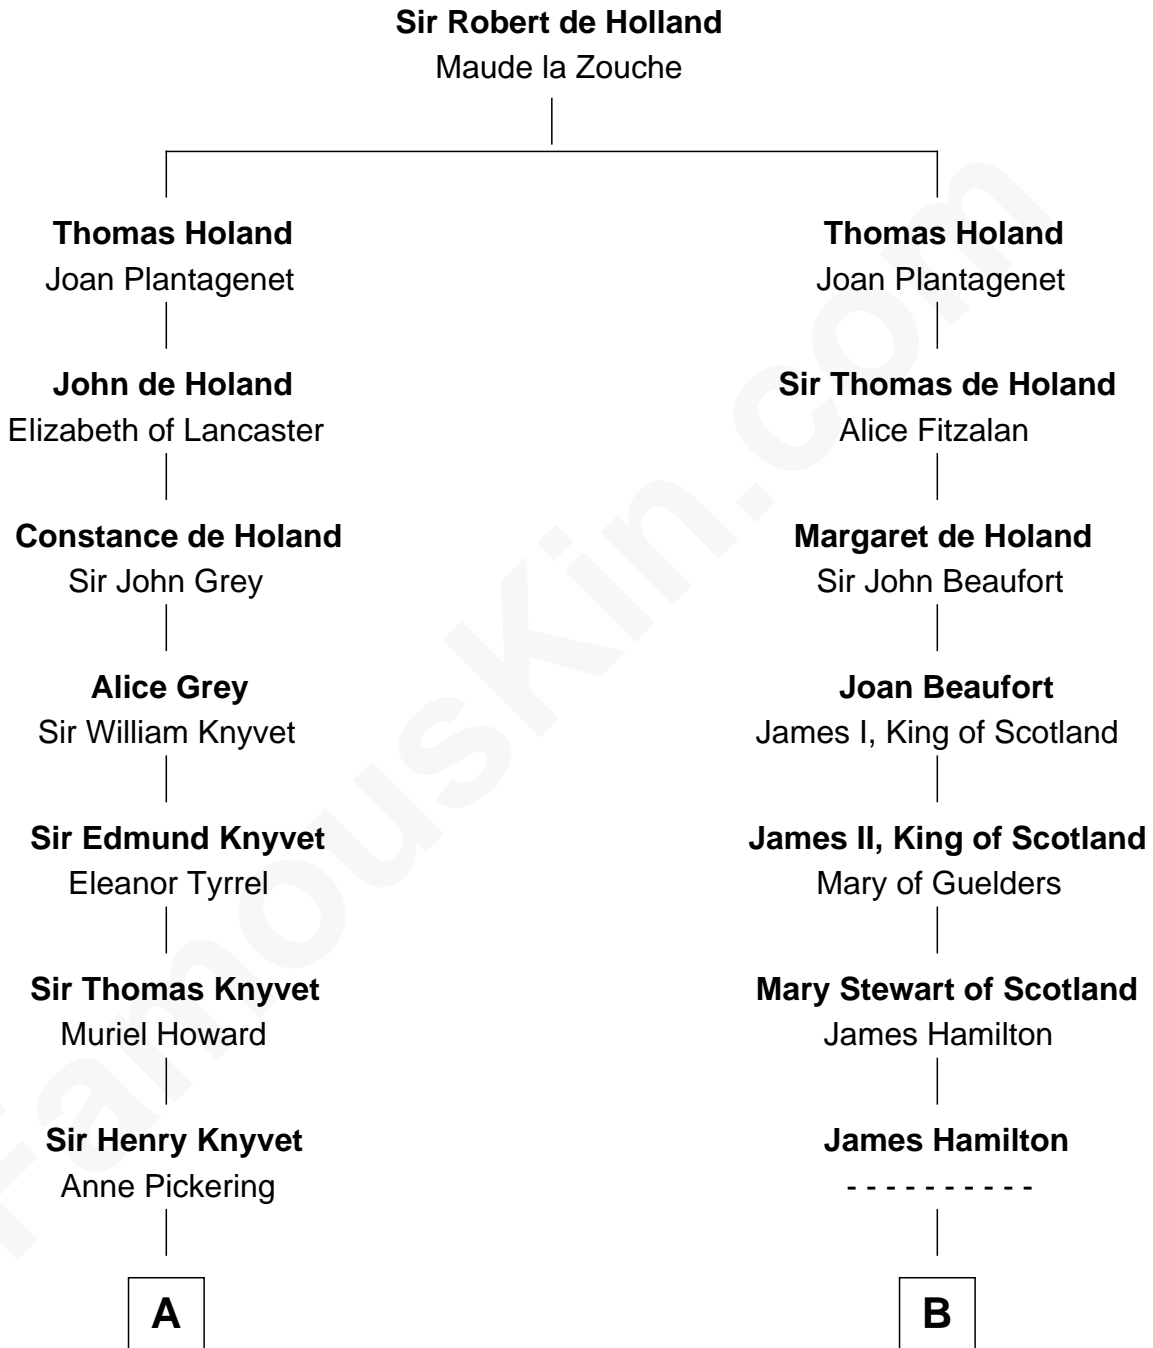

FamousKin.com
Relationship Chart of
Tilda Swinton
Movie Actress

19th cousin 2 times removed of
Franklin D. Roosevelt
32nd U.S. President

C

Mariora Beatrice Evelyn Rochfort Alers-Hankey

Alan Henry Campbell Swinton

Sir John Swinton

Judith Balfour Killen

Tilda Swinton

Movie Actress

D

Elizabeth Murray

Edward Hutchinson Robbins

Anne Jean Robbins