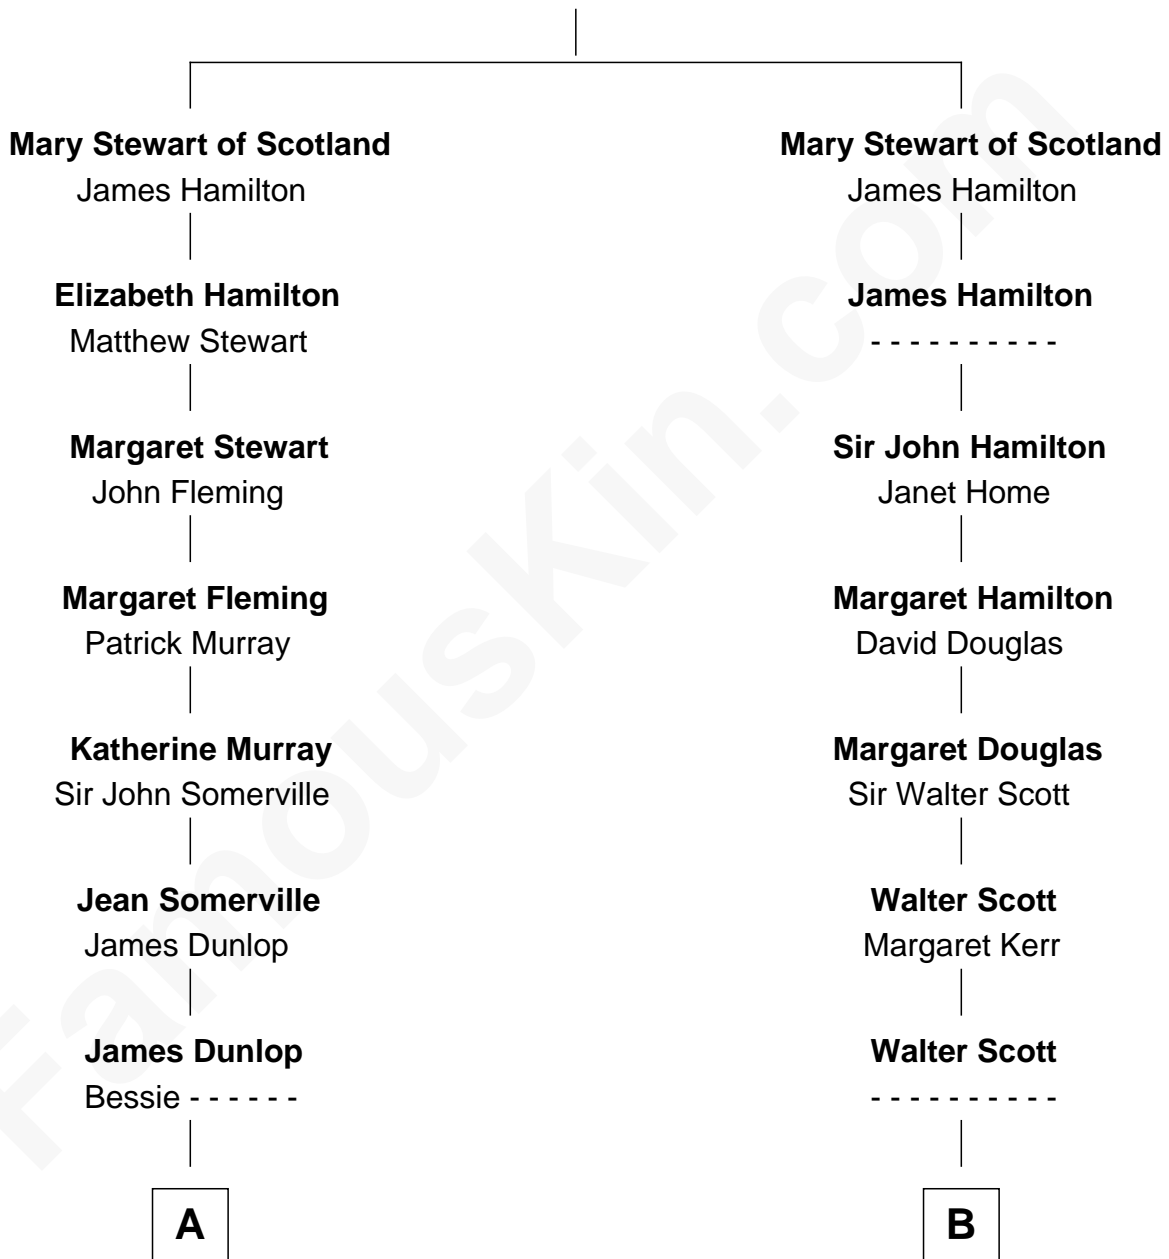

FamousKin.com
Relationship Chart of
Tilda Swinton
Movie Actress

16th cousin 1 time removed of
Franklin D. Roosevelt
32nd U.S. President

James II, King of Scotland
 Mary of Guelders

Tilda Swinton photo by [Nicolas Genin](#) (CC BY-SA 2.0)