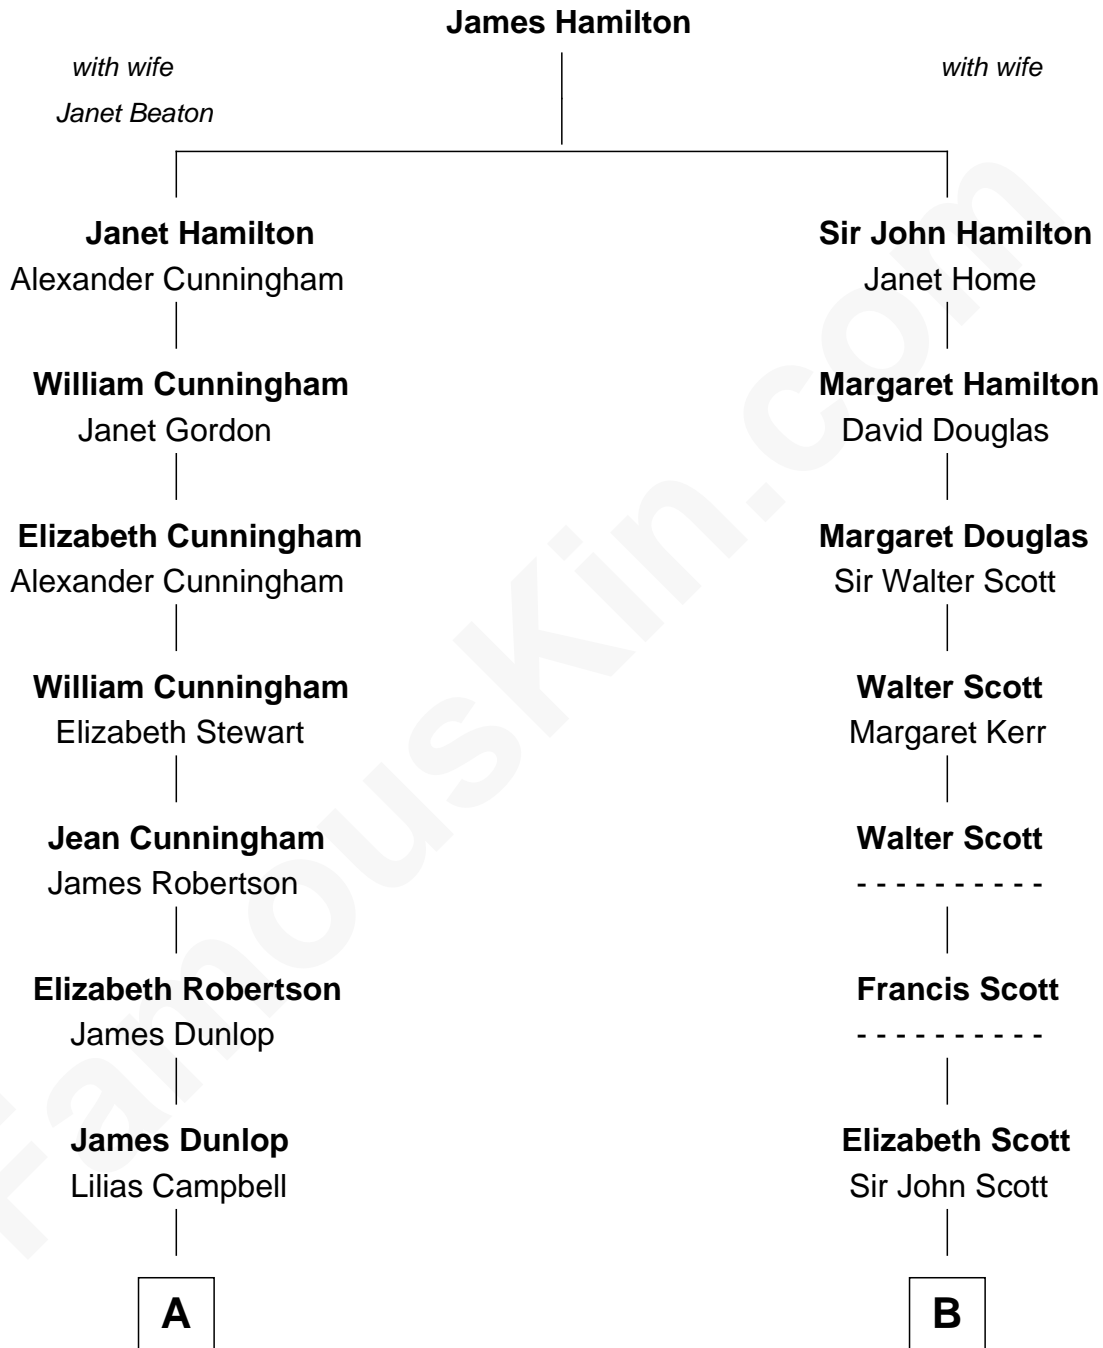

## Relationship Chart of

### Tilda Swinton

Movie Actress

14th cousin 1 time removed of

**Franklin D. Roosevelt**  
32nd U.S. President

**A**

**James Dunlop**  
Henrietta Maxwell

**Henrietta Dunlop**  
James Campbell

**Henrietta Campbell**  
Archibald Swinton