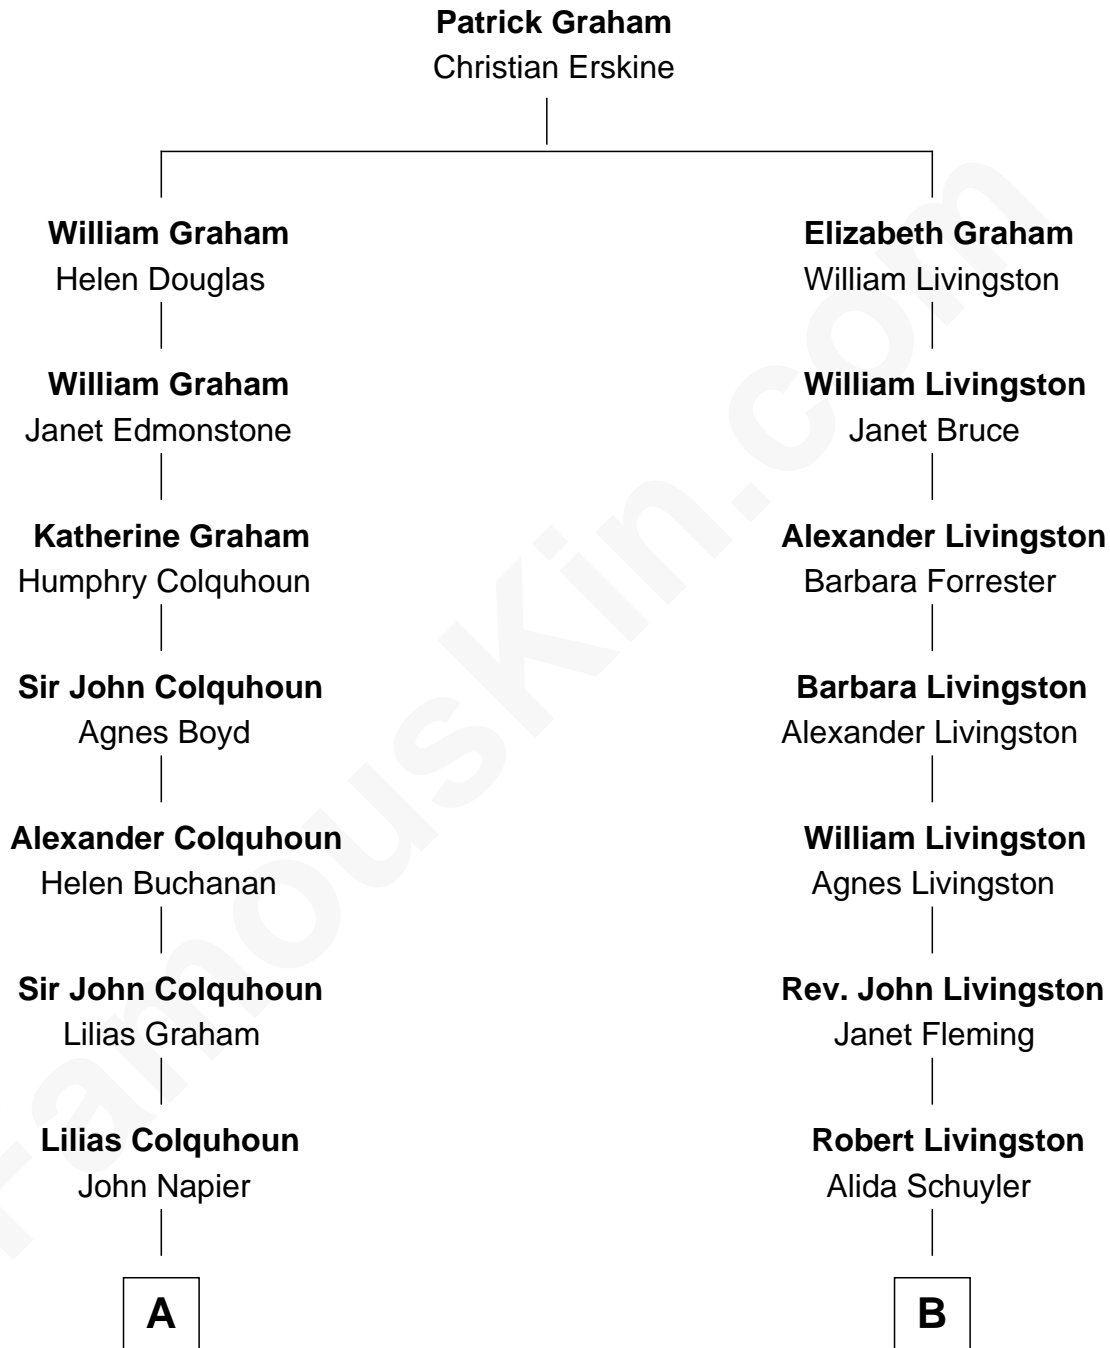

FamousKin.com
Relationship Chart of
Tilda Swinton
Movie Actress

14th cousin 3 times removed of

Eleanor Roosevelt
First Lady of President Franklin D. Roosevelt

A

Katherine Napier
Robert Campbell

Lilias Campbell
James Dunlop

James Dunlop
Henrietta Maxwell

Henrietta Dunlop
James Campbell

Henrietta Campbell
Archibald Swinton

John Campbell Swinton
Catherine Rannie

Archibald Campbell Swinton
Georgiana Caroline Sitwell

George Sitwell Campbell Swinton
Elizabeth Ebsworth