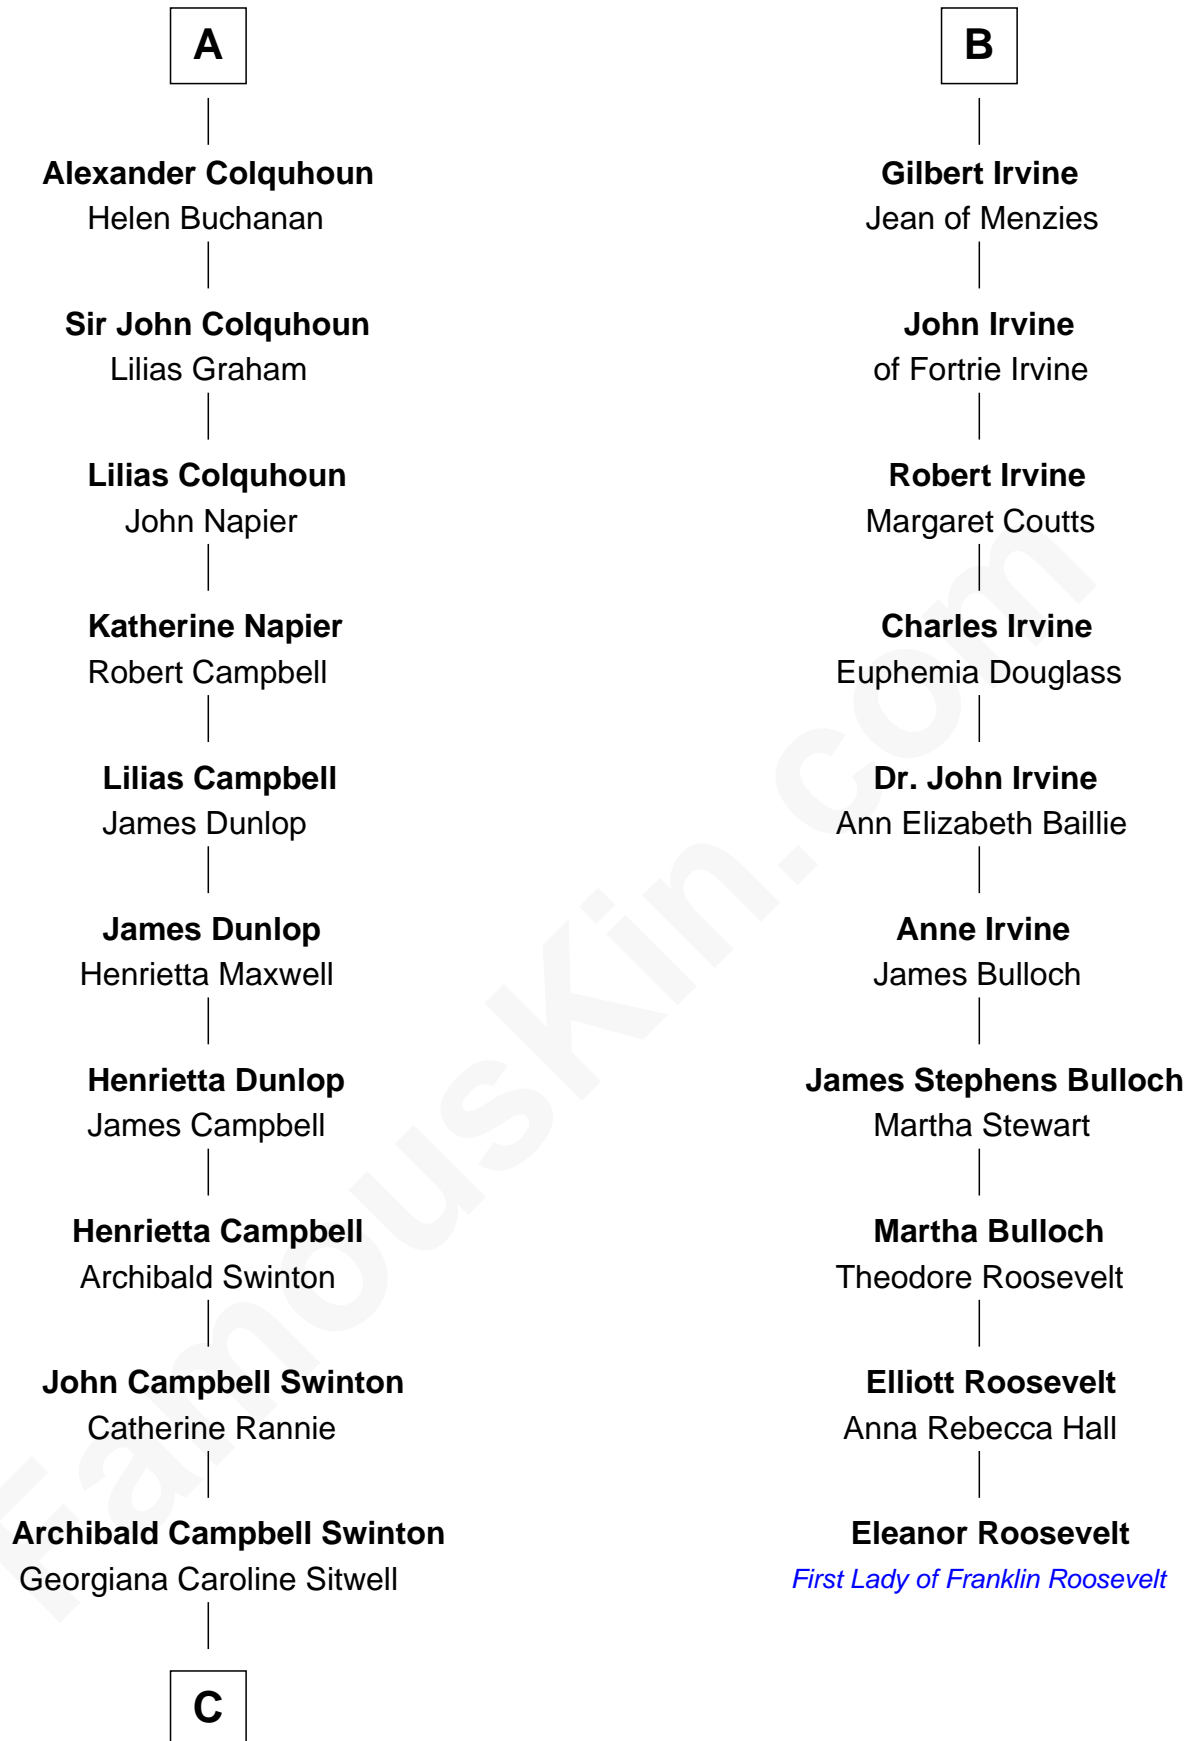

FamousKin.com
Relationship Chart of
Tilda Swinton
Movie Actress

16th cousin 4 times removed of

Eleanor Roosevelt
First Lady of President Franklin D. Roosevelt

C

George Sitwell Campbell Swinton

Elizabeth Ebsworth

Alan Henry Campbell Swinton

Mariora Beatrice Evelyn Rochfort Alers-Hankey

Sir John Swinton

Judith Balfour Killen

Tilda Swinton

Movie Actress

FamousKin.com