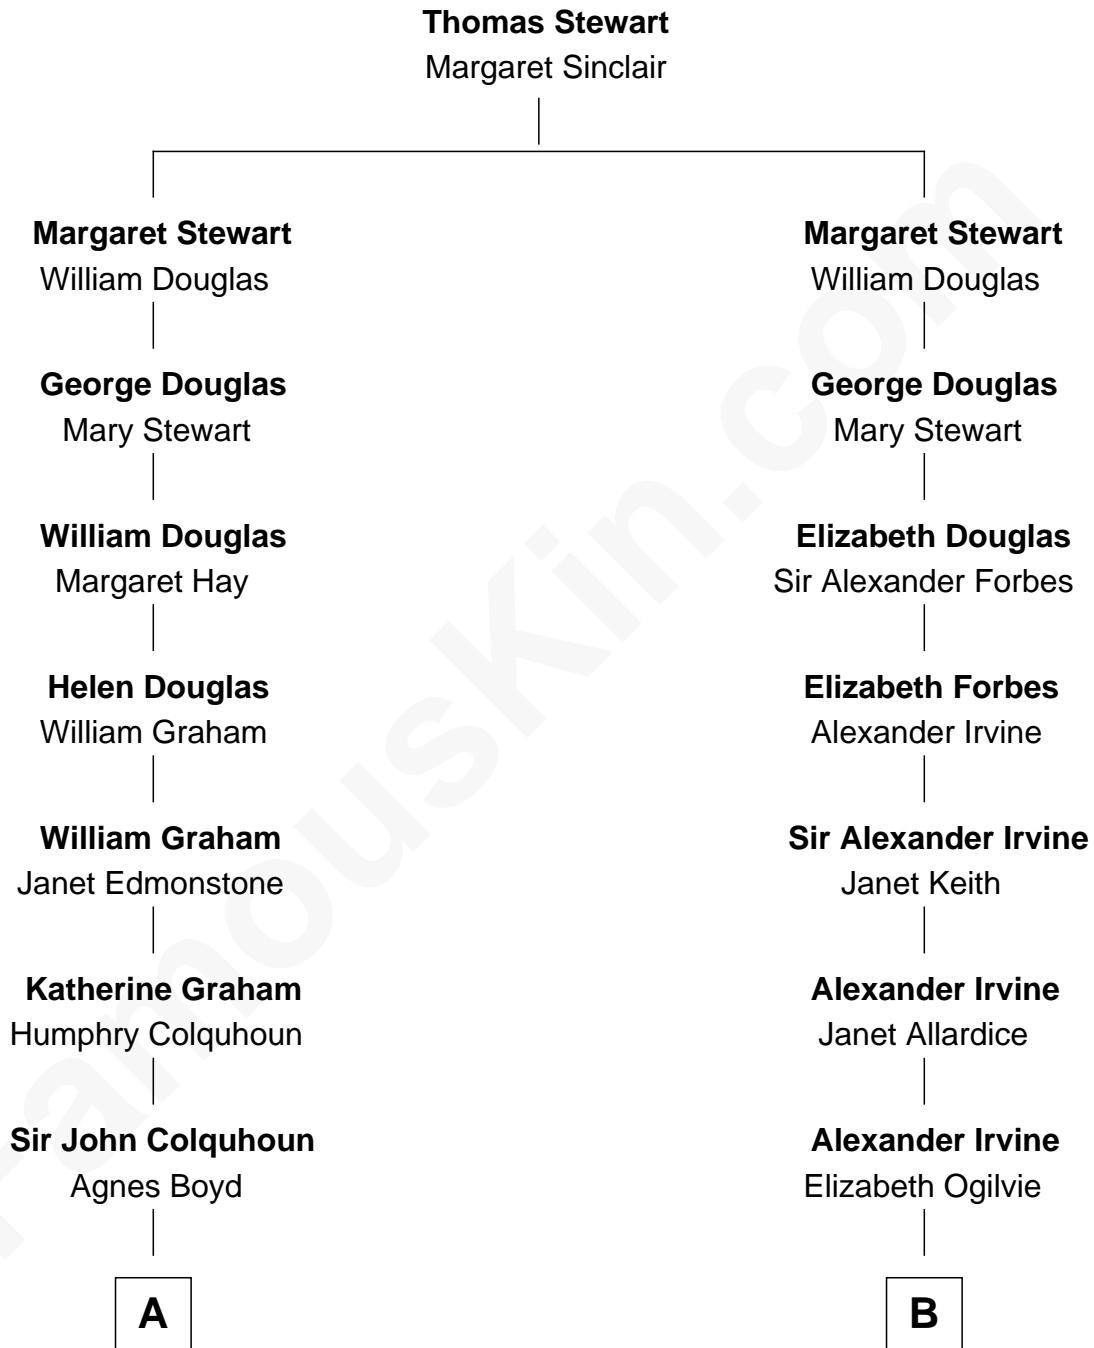

FamousKin.com
Relationship Chart of
Tilda Swinton
Movie Actress

16th cousin 4 times removed of

Eleanor Roosevelt
First Lady of President Franklin D. Roosevelt

C

George Sitwell Campbell Swinton

Elizabeth Ebsworth

Alan Henry Campbell Swinton

Mariora Beatrice Evelyn Rochfort Alers-Hankey

Sir John Swinton

Judith Balfour Killen

Tilda Swinton

Movie Actress

FamousKin.com