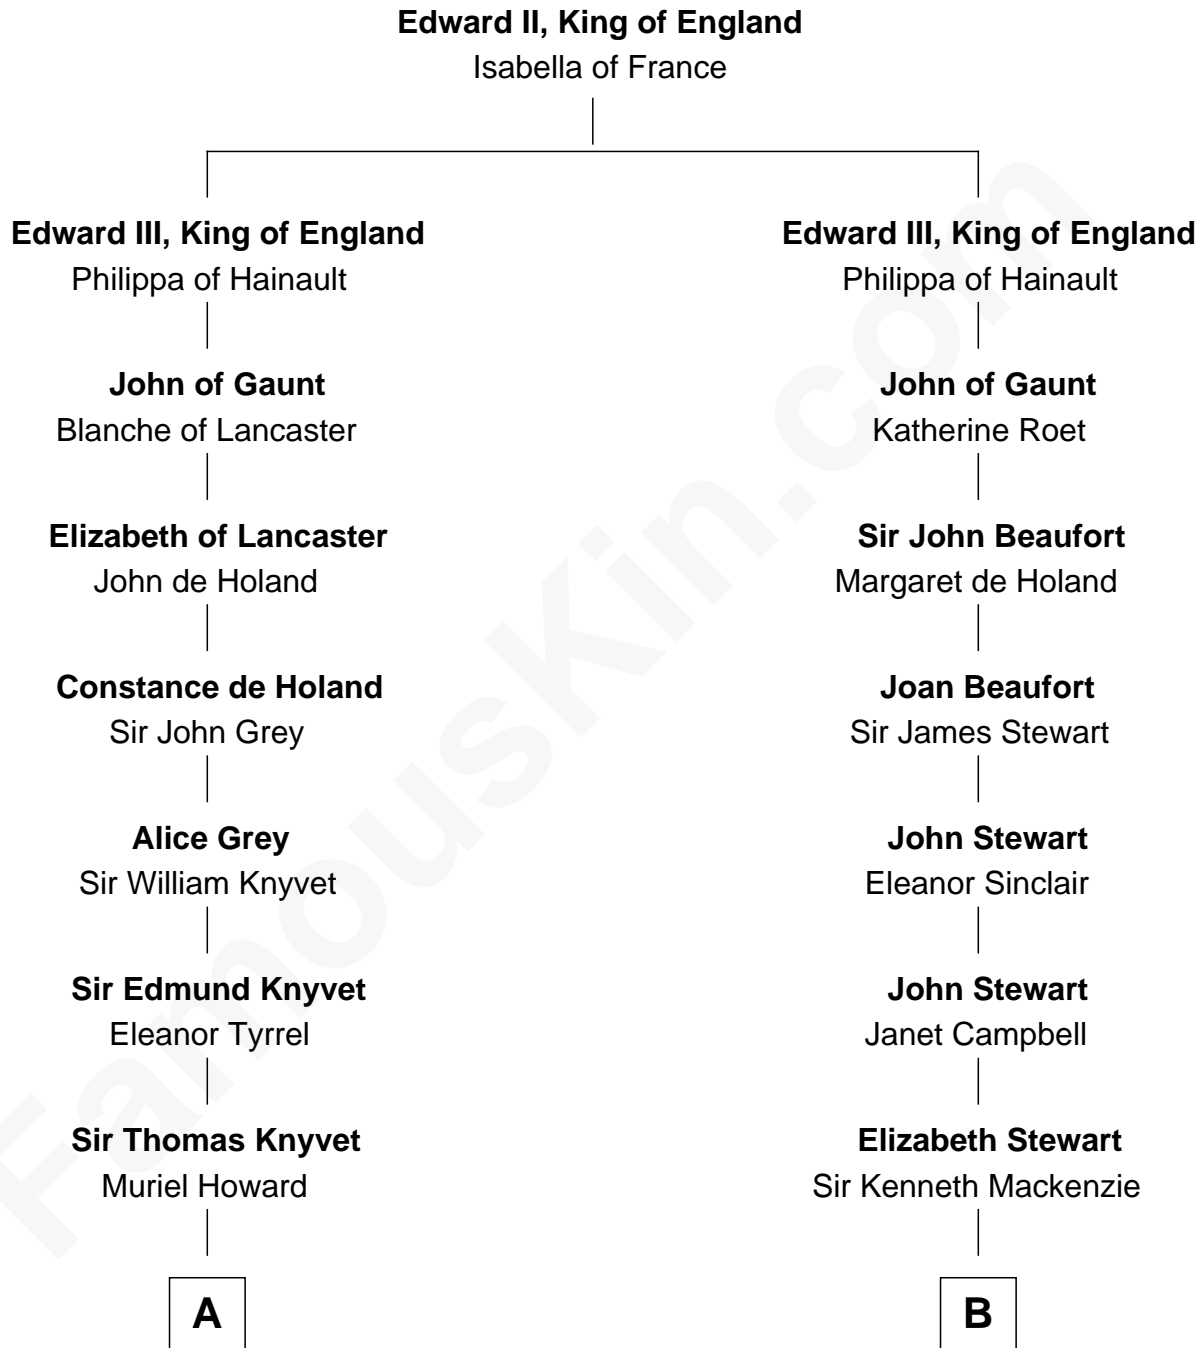

**FamousKin.com**  
**Relationship Chart of**  
**Tilda Swinton**  
*Movie Actress*

18th cousin 2 times removed of

**Eleanor Roosevelt**  
*First Lady of President Franklin D. Roosevelt*

**A**

**Sir Henry Knyvet**  
Anne Pickering