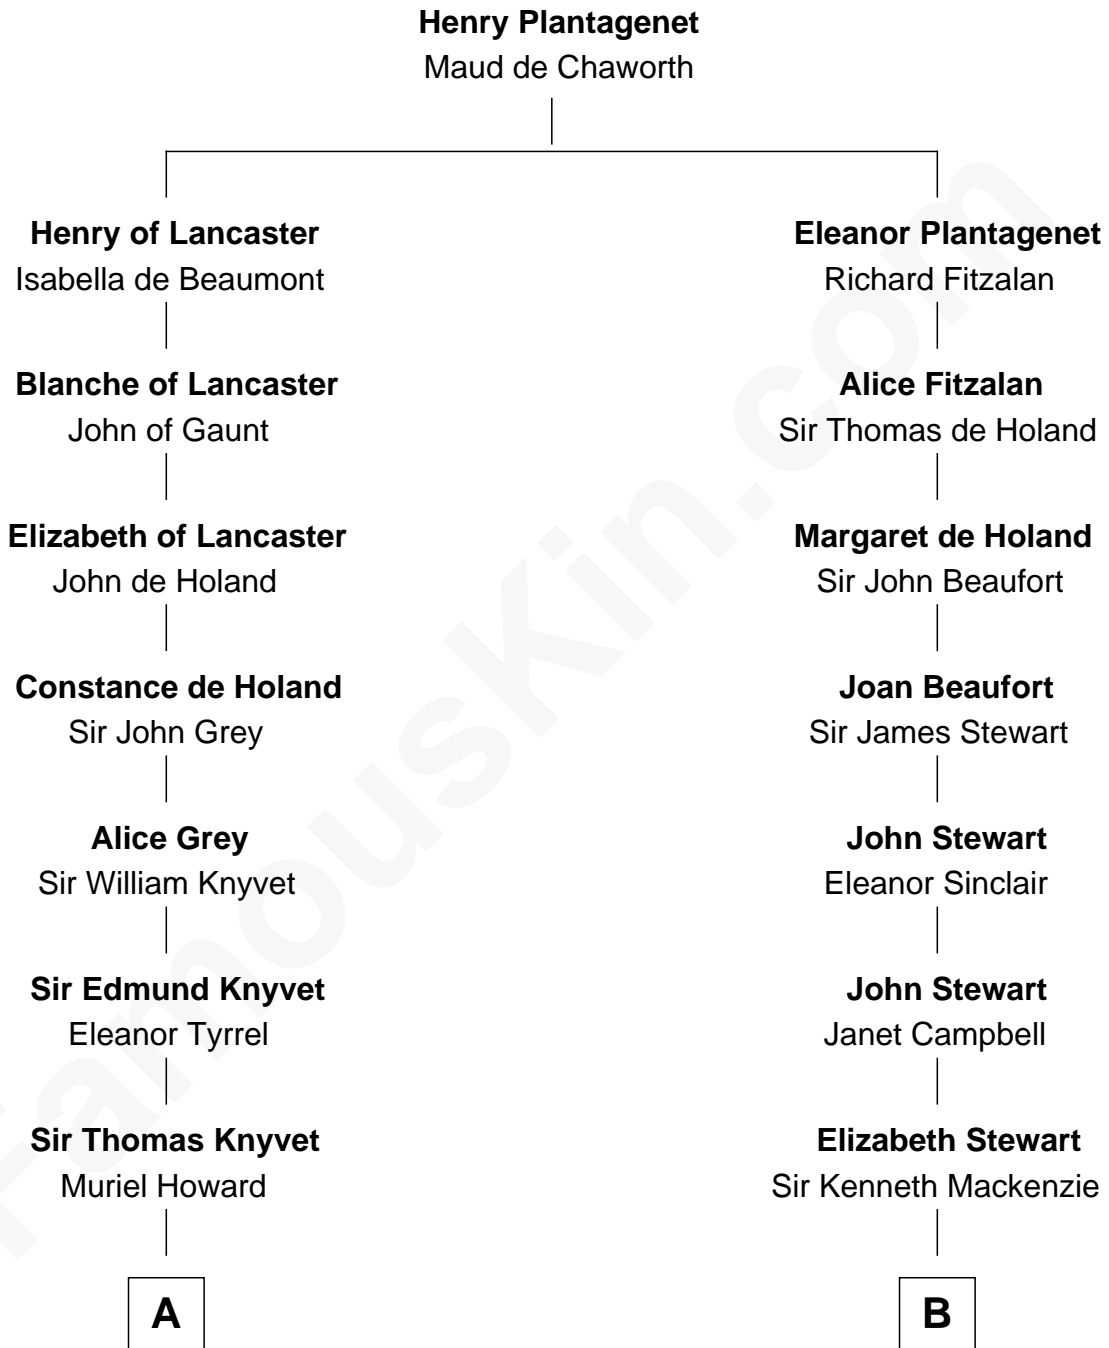

FamousKin.com
Relationship Chart of
Tilda Swinton
Movie Actress

18th cousin 2 times removed of

Eleanor Roosevelt
First Lady of President Franklin D. Roosevelt

A

Sir Henry Knyvet
Anne Pickering

Alice Knyvet
Christopher Dacre