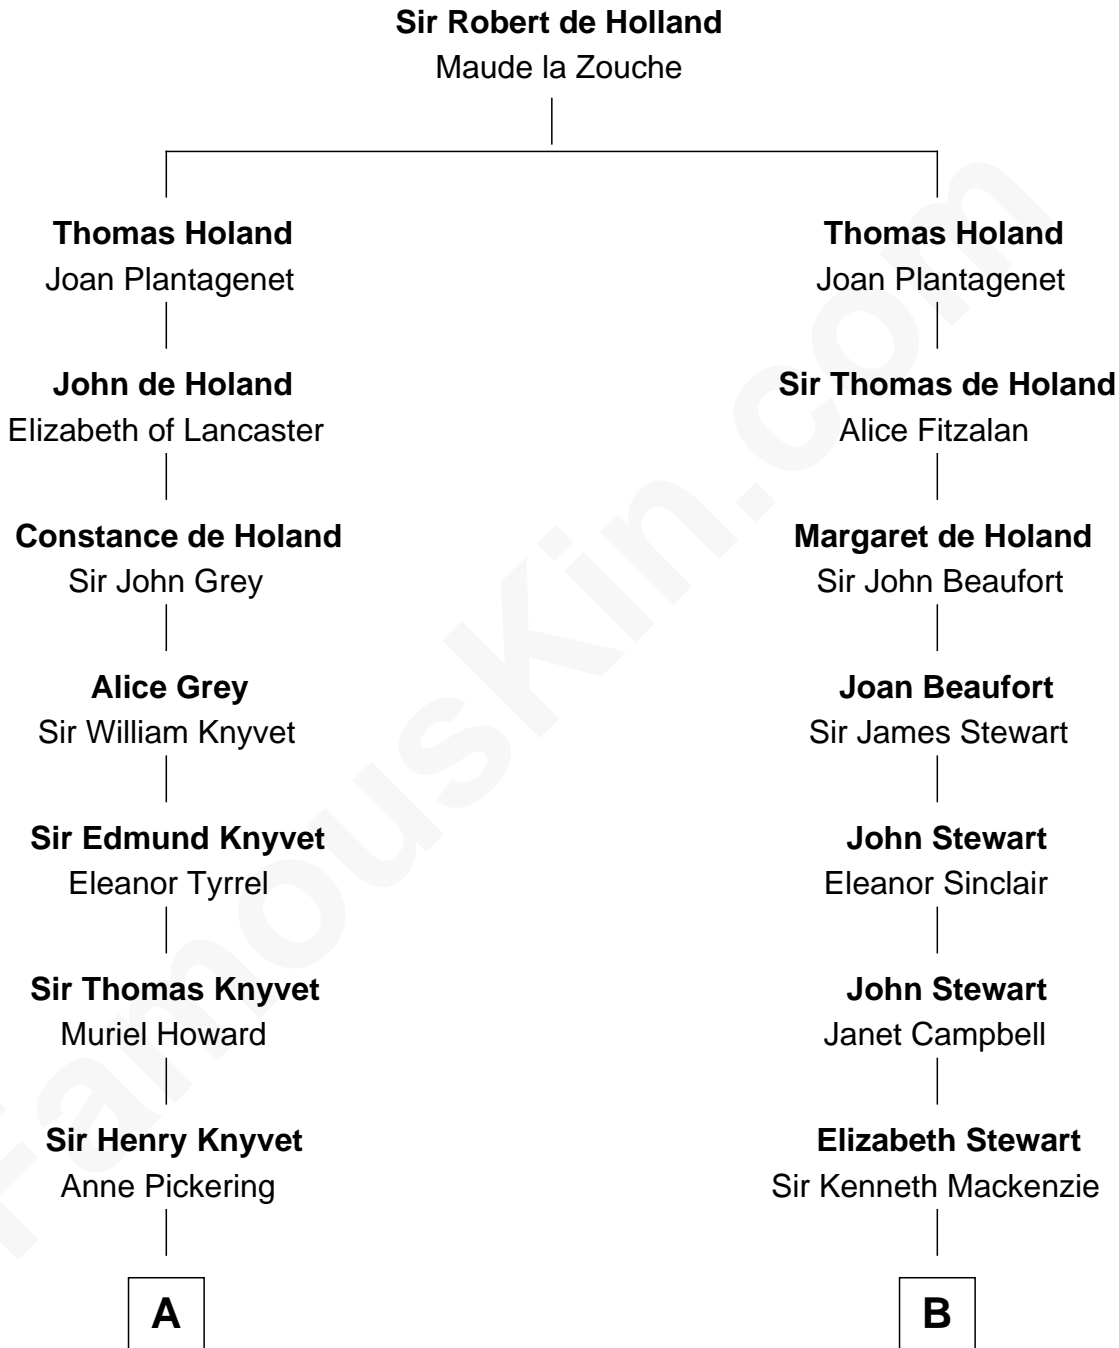

FamousKin.com
Relationship Chart of
Tilda Swinton
Movie Actress

18th cousin 1 time removed of

Eleanor Roosevelt
First Lady of President Franklin D. Roosevelt

A

Alice Knyvet
Christopher Dacre

Henry Dacre
of Corby Salkeld