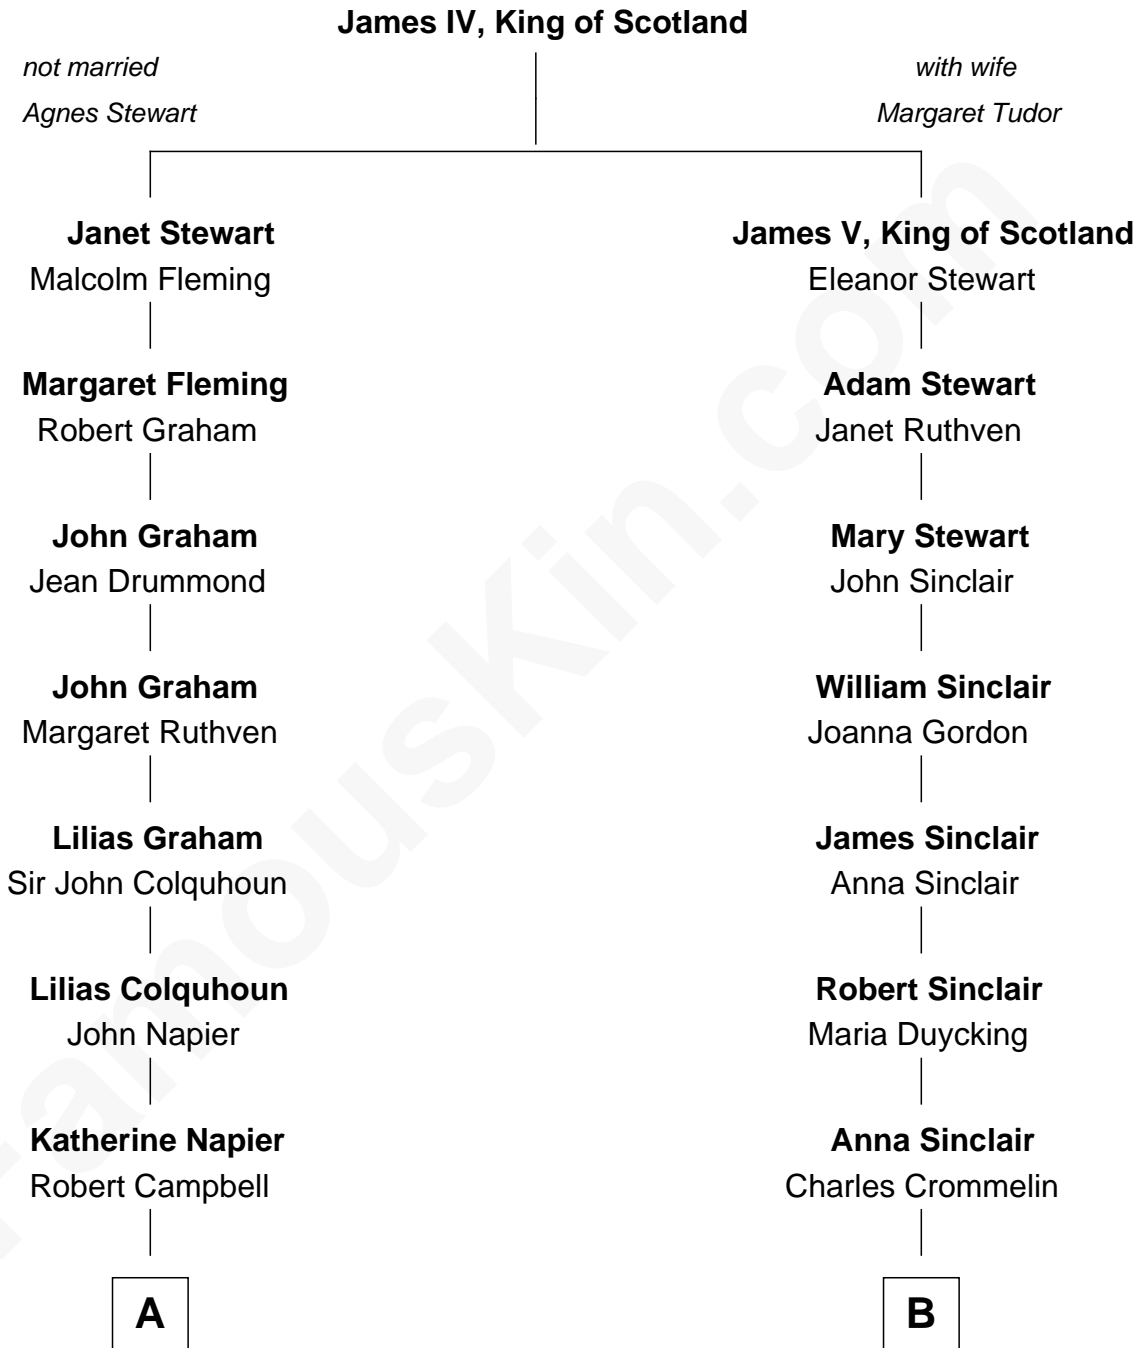

**FamousKin.com**  
**Relationship Chart of**  
**Tilda Swinton**  
*Movie Actress*

13th cousin 3 times removed of

**Eleanor Roosevelt**  
*First Lady of President Franklin D. Roosevelt*

**A**

**Lilias Campbell**

James Dunlop

**James Dunlop**

Henrietta Maxwell

**Henrietta Dunlop**

James Campbell

**Henrietta Campbell**

Archibald Swinton

**John Campbell Swinton**

Catherine Rannie

**Archibald Campbell Swinton**

Georgiana Caroline Sitwell

**George Sitwell Campbell Swinton**

Elizabeth Ebsworth

**Alan Henry Campbell Swinton**

Mariora Beatrice Evelyn Rochfort Alers-Hankey