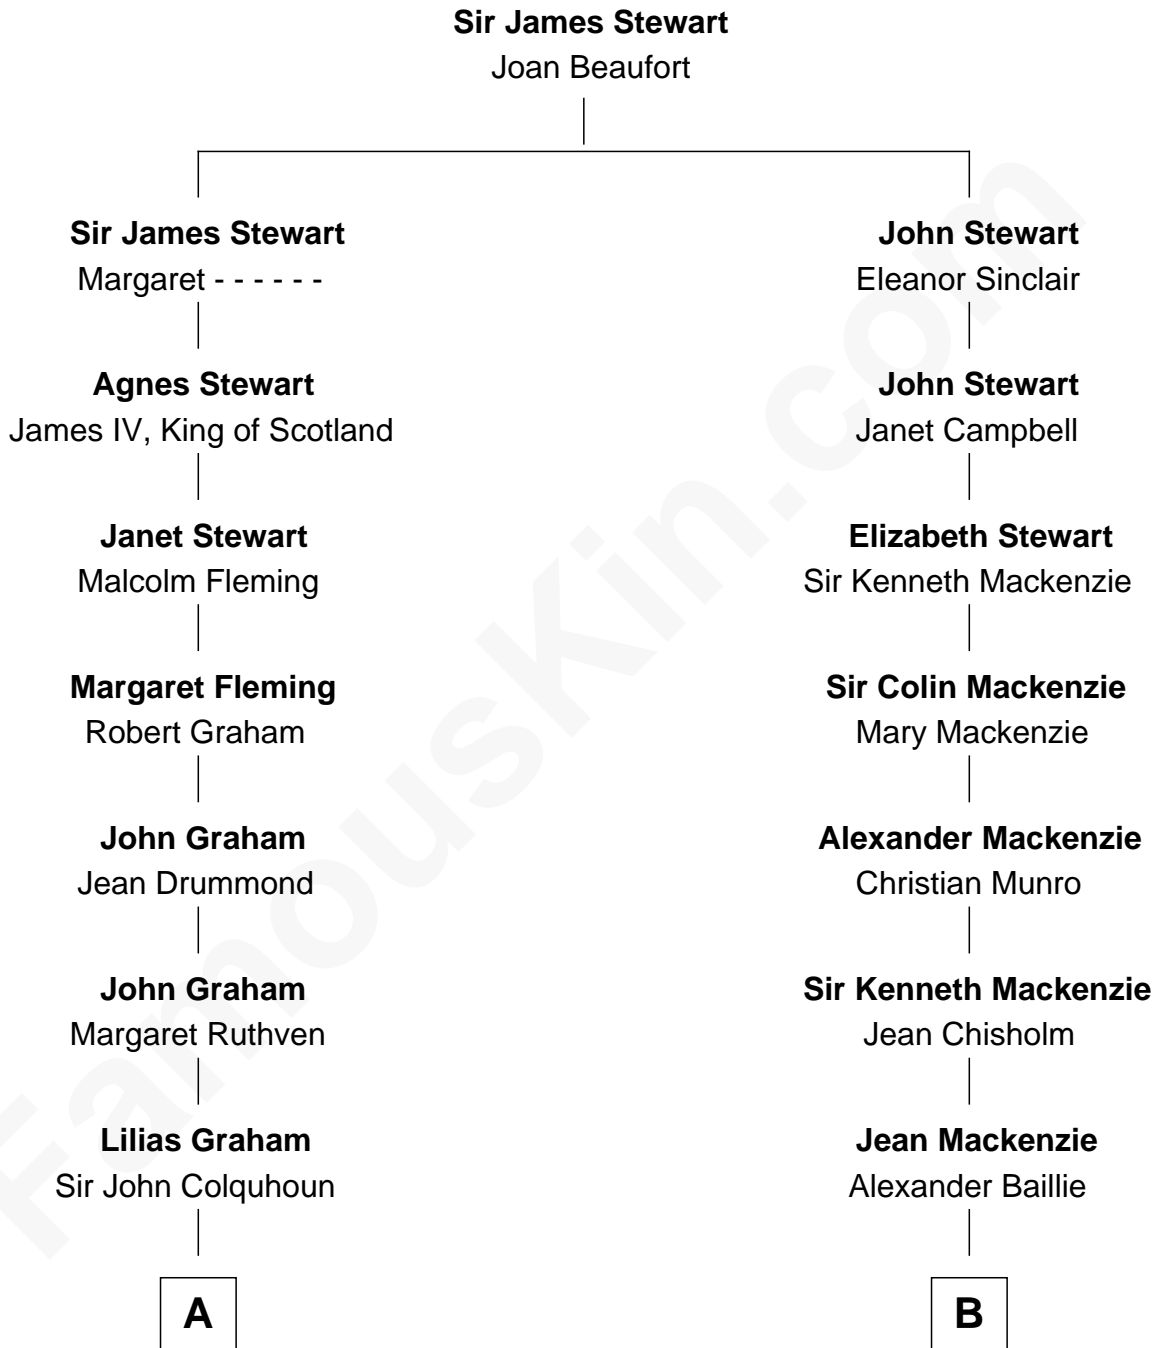

FamousKin.com
Relationship Chart of
Tilda Swinton
Movie Actress

14th cousin 4 times removed of

Eleanor Roosevelt
First Lady of President Franklin D. Roosevelt

A

Lilias Colquhoun

John Napier

Katherine Napier