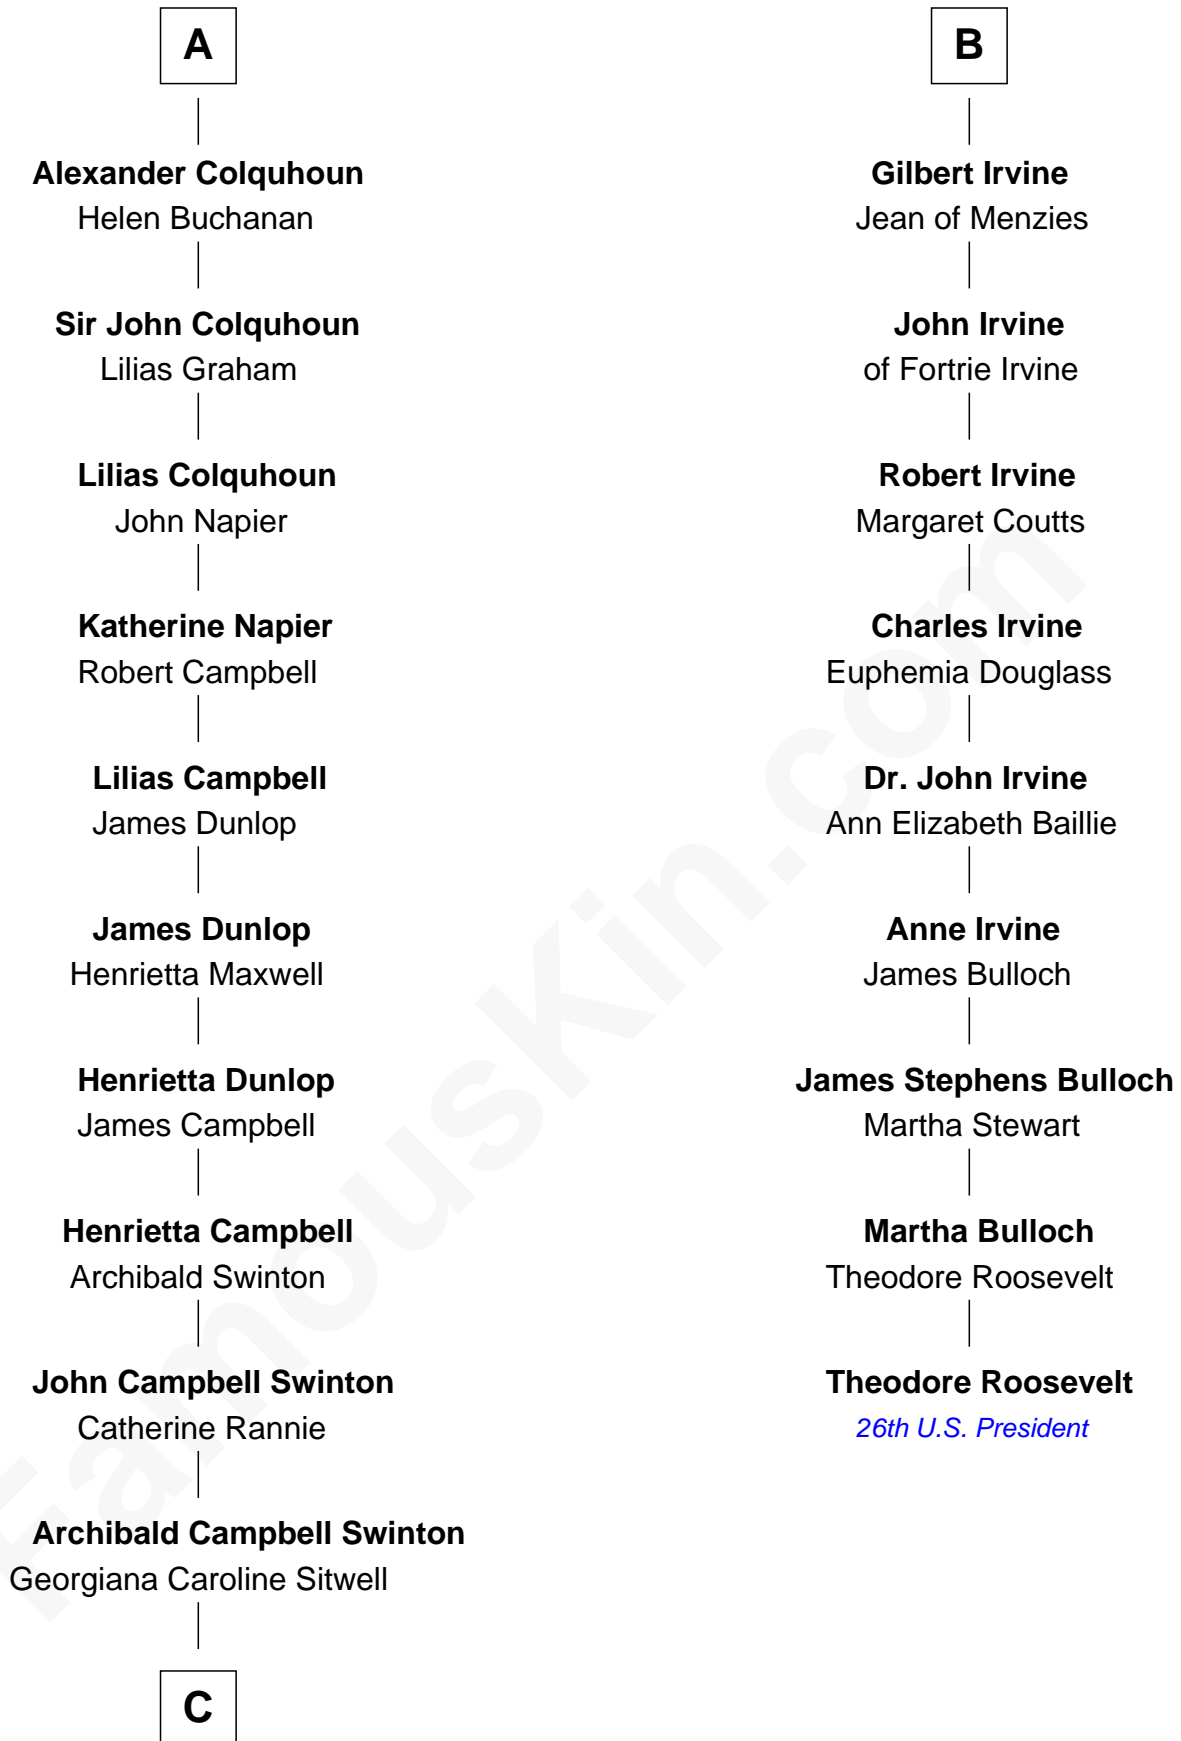

FamousKin.com
Relationship Chart of
Tilda Swinton
Movie Actress

15th cousin 5 times removed of
Theodore Roosevelt
26th U.S. President

C

George Sitwell Campbell Swinton

Elizabeth Ebsworth

Alan Henry Campbell Swinton

Mariora Beatrice Evelyn Rochfort Alers-Hankey

Sir John Swinton

Judith Balfour Killen

Tilda Swinton

Movie Actress

FamousKin.com