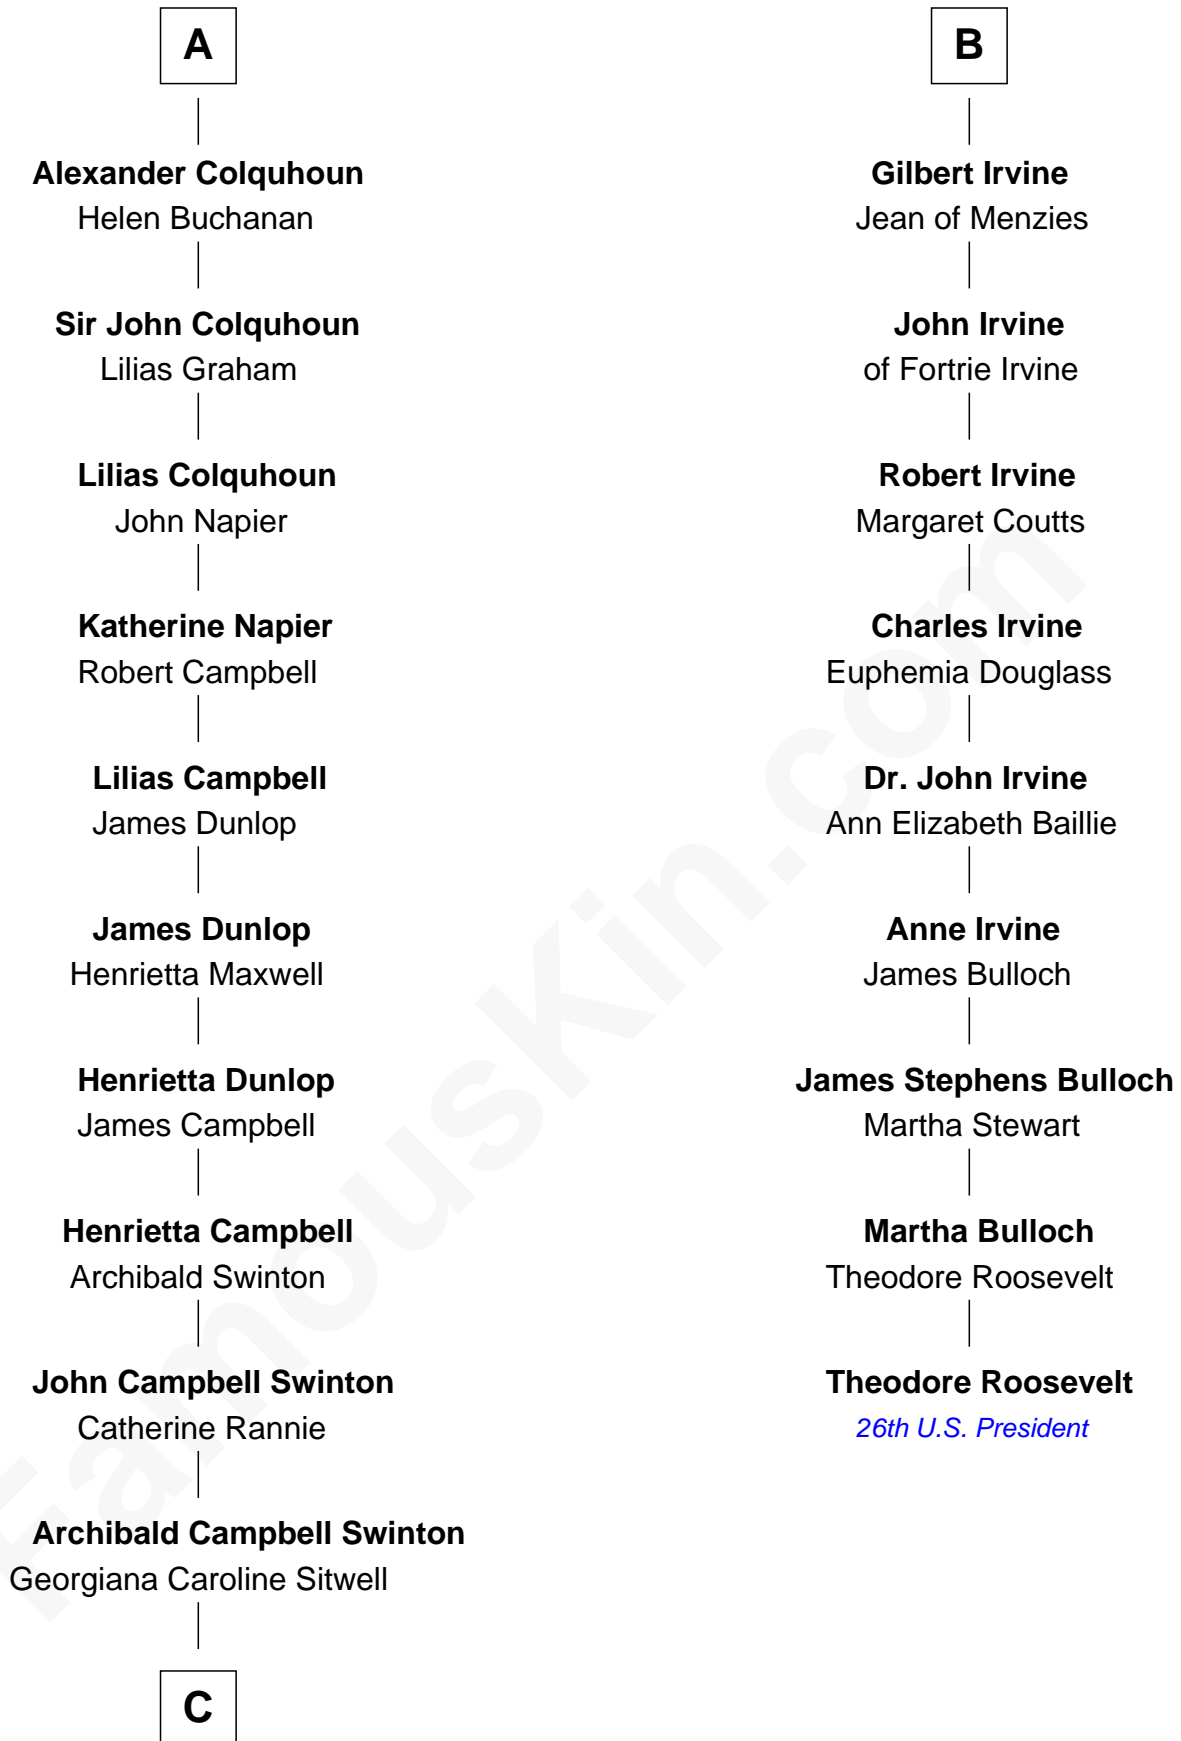

FamousKin.com
Relationship Chart of
Tilda Swinton
Movie Actress

15th cousin 5 times removed of
Theodore Roosevelt
26th U.S. President

Sir Archibald Douglas
 Beatrice de Lindsay

C

George Sitwell Campbell Swinton

Elizabeth Ebsworth

Alan Henry Campbell Swinton

Mariora Beatrice Evelyn Rochfort Alers-Hankey

Sir John Swinton

Judith Balfour Killen

Tilda Swinton

Movie Actress

FamousKin.com