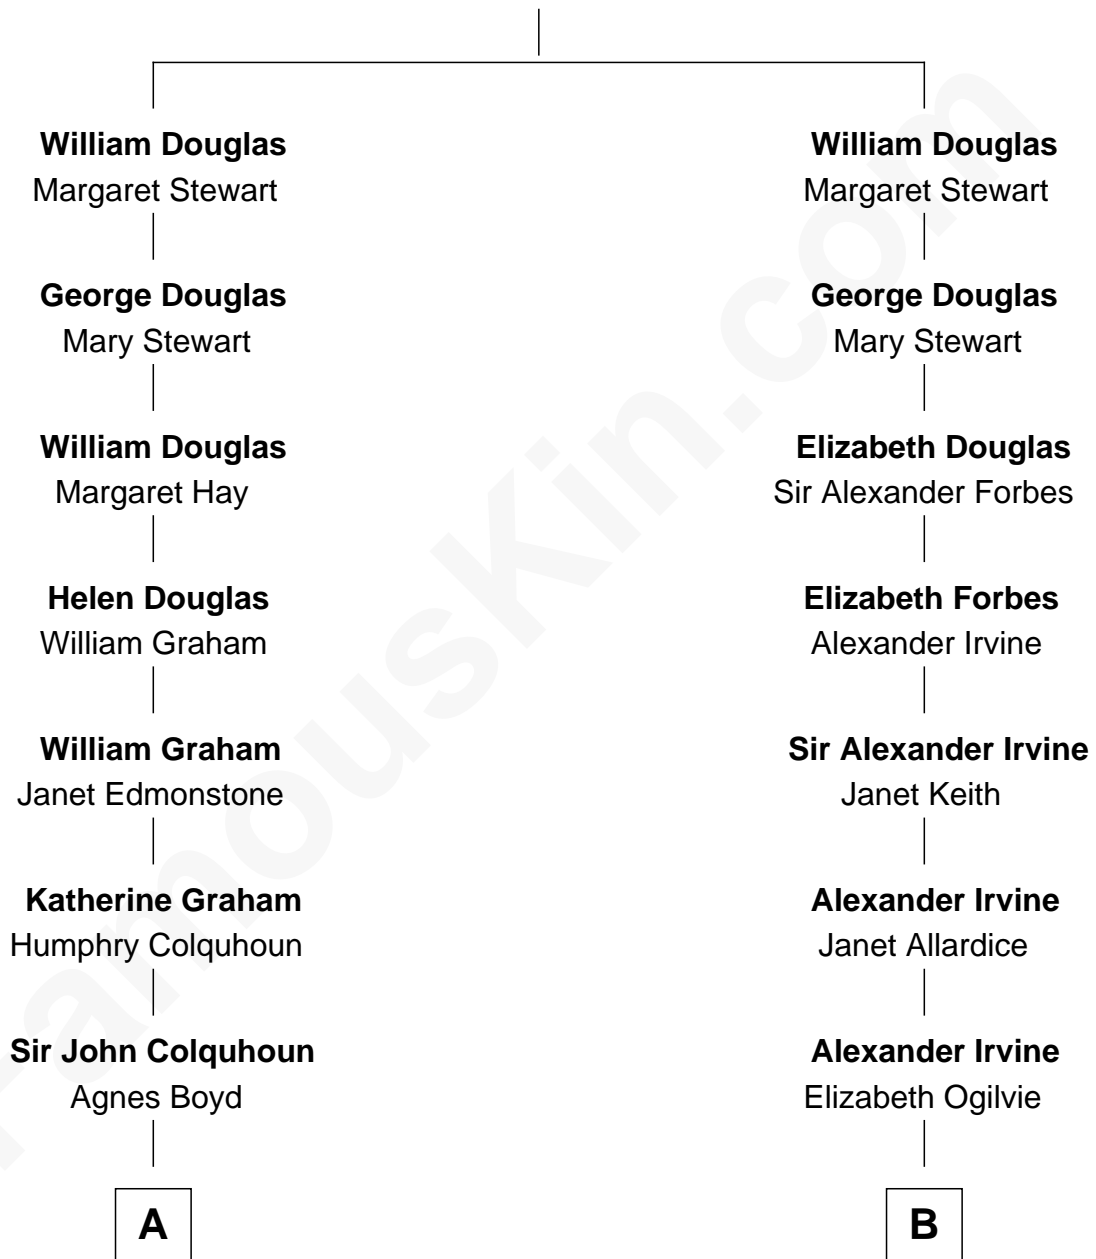

FamousKin.com
Relationship Chart of
Tilda Swinton
Movie Actress

15th cousin 5 times removed of
Theodore Roosevelt
26th U.S. President

Sir Archibald Douglas
 Beatrice de Lindsay

C

George Sitwell Campbell Swinton

Elizabeth Ebsworth

Alan Henry Campbell Swinton

Mariora Beatrice Evelyn Rochfort Alers-Hankey

Sir John Swinton

Judith Balfour Killen

Tilda Swinton

Movie Actress

FamousKin.com