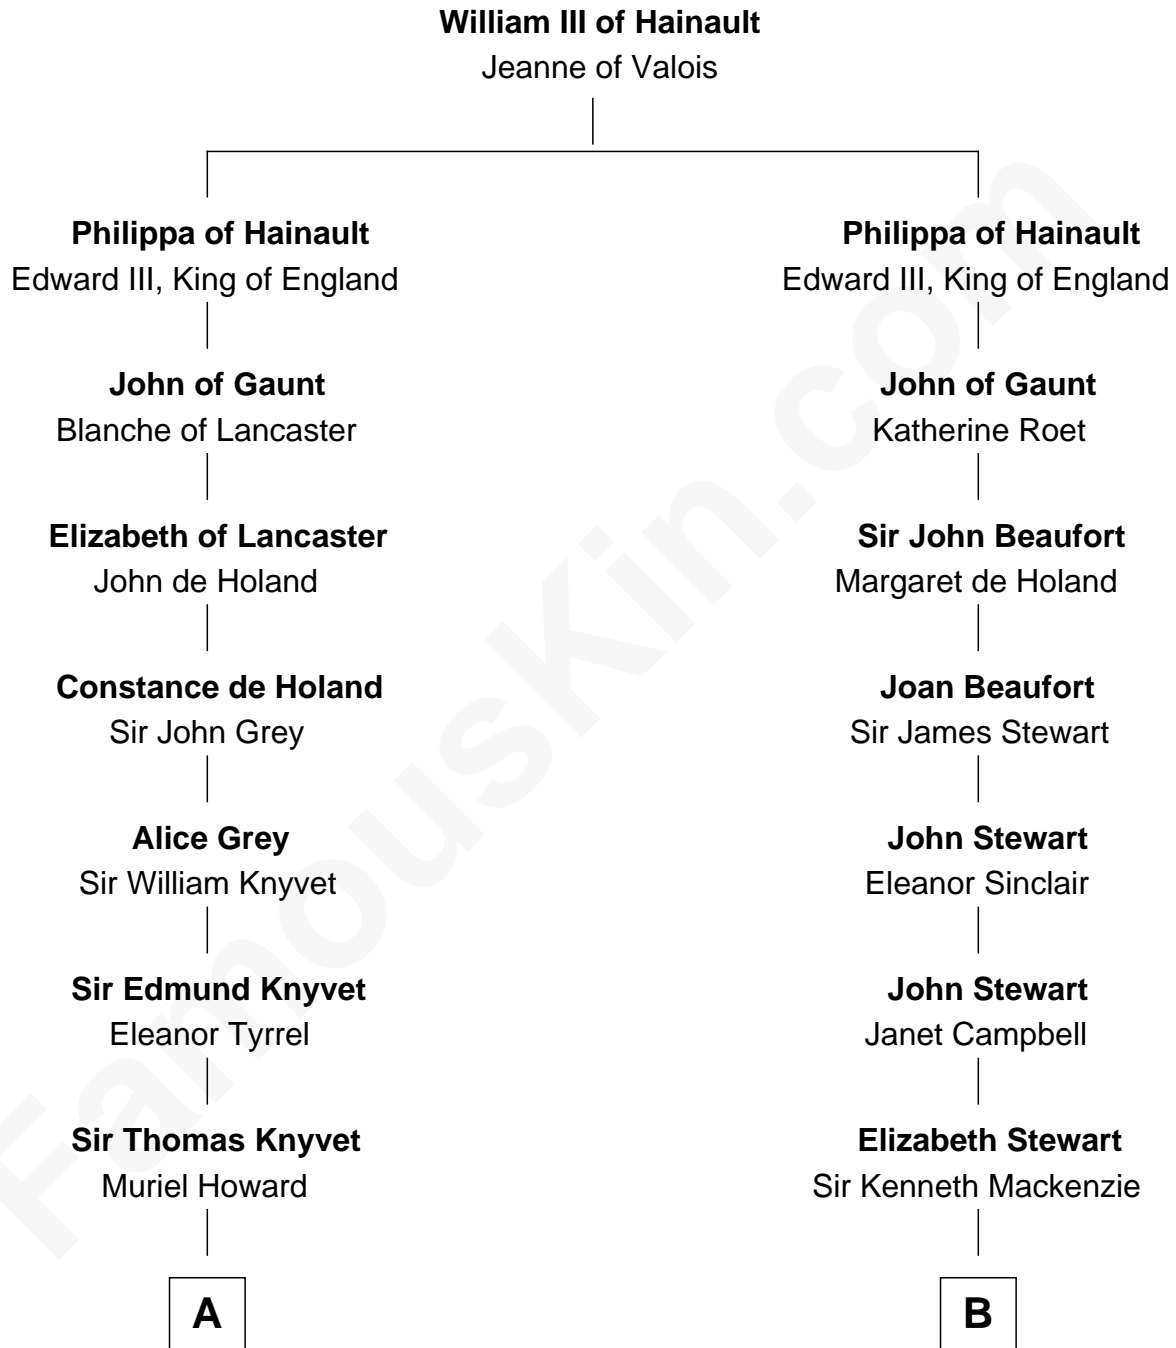

FamousKin.com
Relationship Chart of
Tilda Swinton
Movie Actress

17th cousin 3 times removed of
Theodore Roosevelt
26th U.S. President

A

Sir Henry Knyvet
Anne Pickering

Alice Knyvet
Christopher Dacre

Henry Dacre
of Corby Salkeld