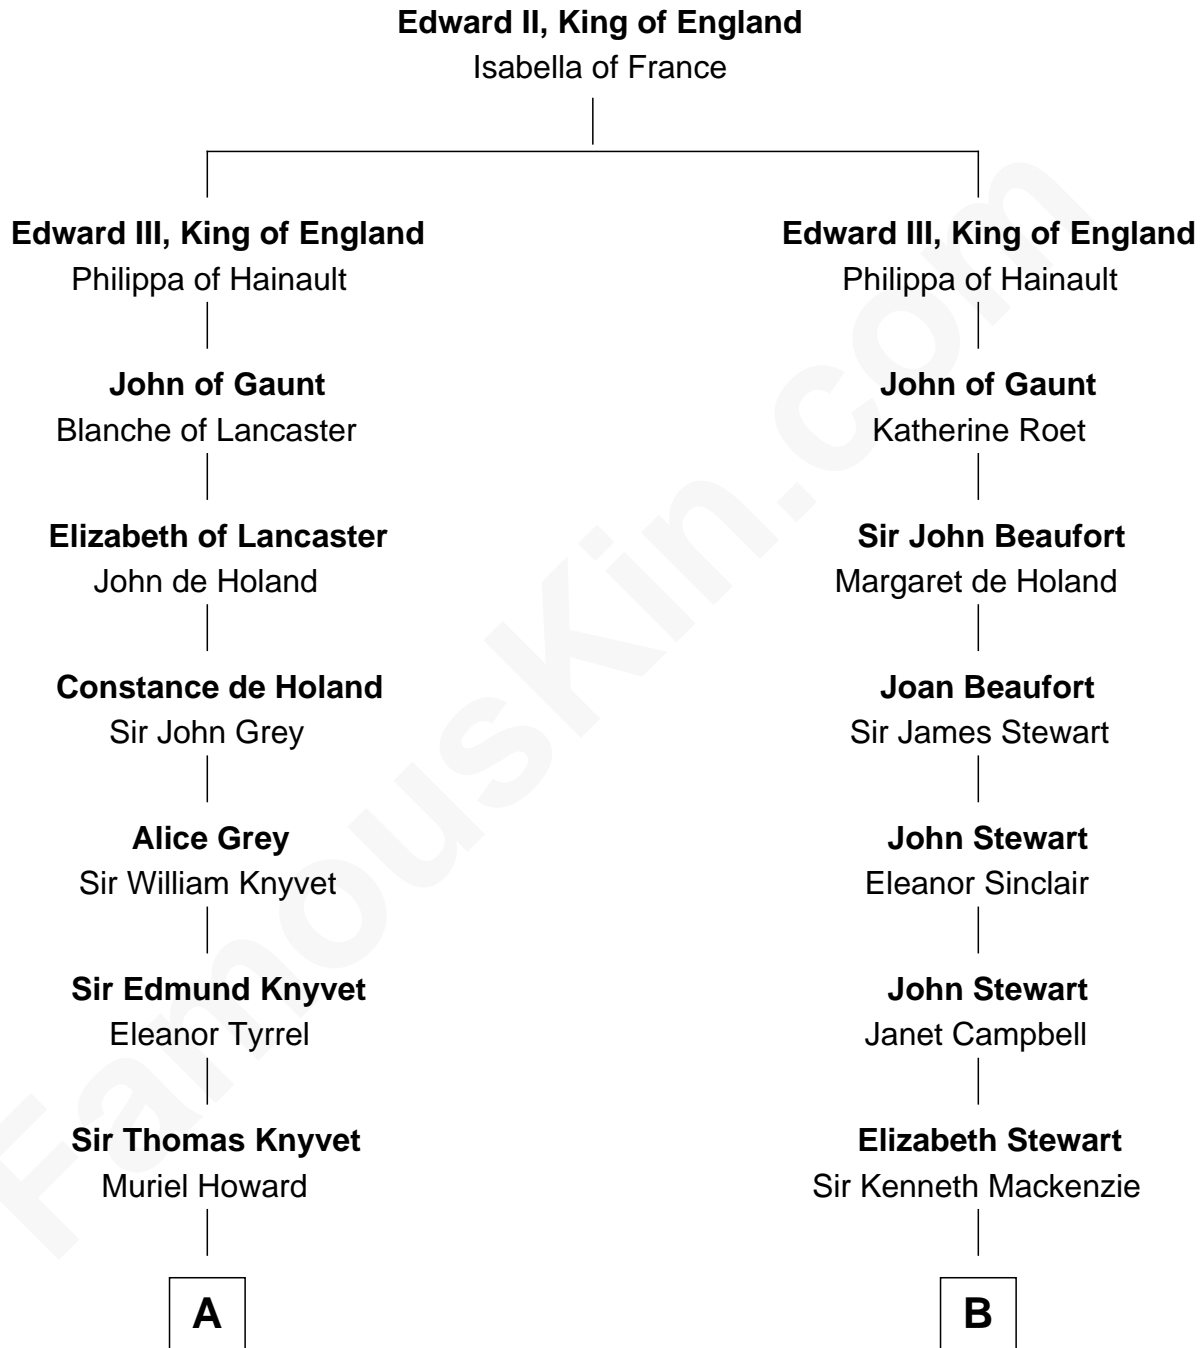

FamousKin.com
Relationship Chart of
Tilda Swinton
Movie Actress

17th cousin 3 times removed of
Theodore Roosevelt
26th U.S. President

C

Gertrude Clare Fetherstonhaugh
Cecil George Herbert Alers-Hankey

Mariora Beatrice Evelyn Rochfort Alers-Hankey
Alan Henry Campbell Swinton

Sir John Swinton
Judith Balfour Killen

Tilda Swinton
Movie Actress

FamousKin.com