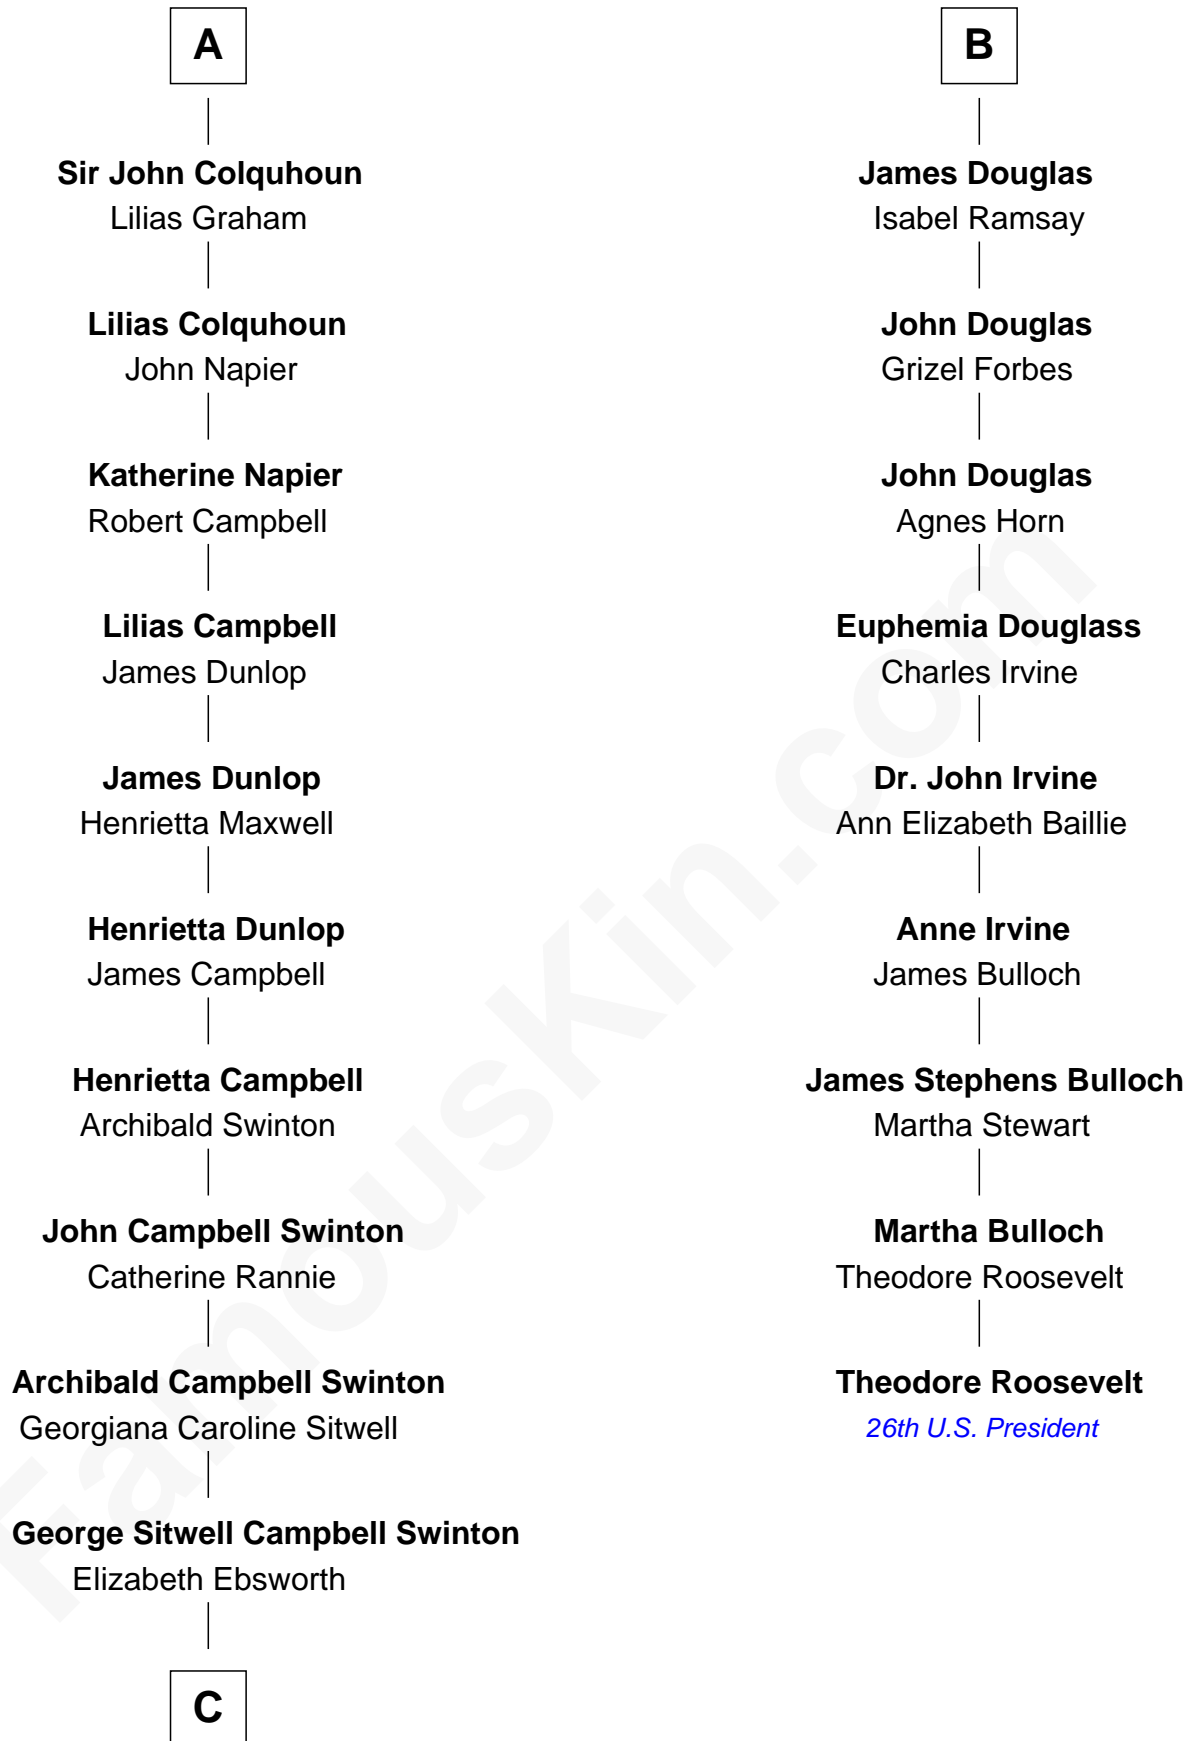

FamousKin.com
Relationship Chart of
Tilda Swinton
Movie Actress

15th cousin 4 times removed of
Theodore Roosevelt
26th U.S. President

Sir David Lindsay
 Elizabeth Stewart

Elizabeth Lindsay
 Sir Robert Erskine

Marjory Lindsay
 Sir William Douglas

Christian Erskine
 Patrick Graham

Sir Henry Douglas
 Elizabeth Erskine

William Graham
 Helen Douglas

David Douglas
 Janet of Fettercairn

William Graham
 Janet Edmonstone

James Douglas

Katherine Graham
 Humphry Colquhoun

Arthur Douglas
 Janet Auchinleck

Sir John Colquhoun
 Agnes Boyd

John Douglas
 Giles Erskine

Alexander Colquhoun
 Helen Buchanan

John Douglas
 Mary Young

A

B

C

—
Alan Henry Campbell Swinton

Mariora Beatrice Evelyn Rochfort Alers-Hankey

—
Sir John Swinton

Judith Balfour Killen

—
Tilda Swinton

Movie Actress