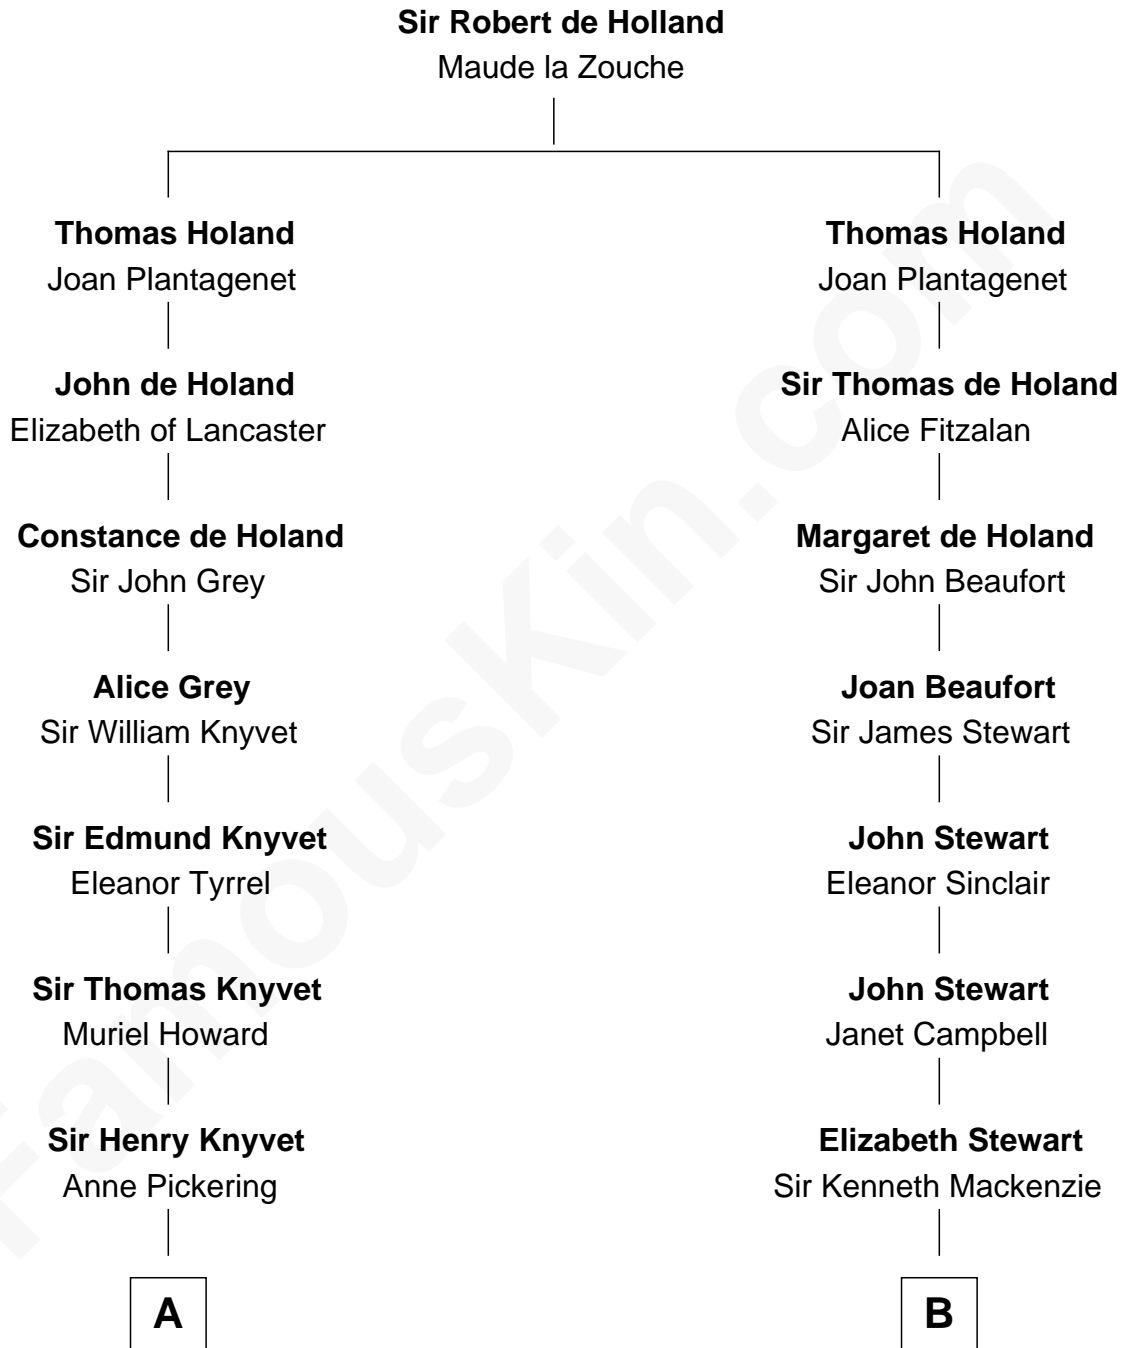

FamousKin.com
Relationship Chart of
Tilda Swinton
Movie Actress

17th cousin 2 times removed of
Theodore Roosevelt
26th U.S. President

A

Alice Knyvet
Christopher Dacre

Henry Dacre
of Corby Salkeld

Mary Dacre
Thomas Fetherstonhaugh