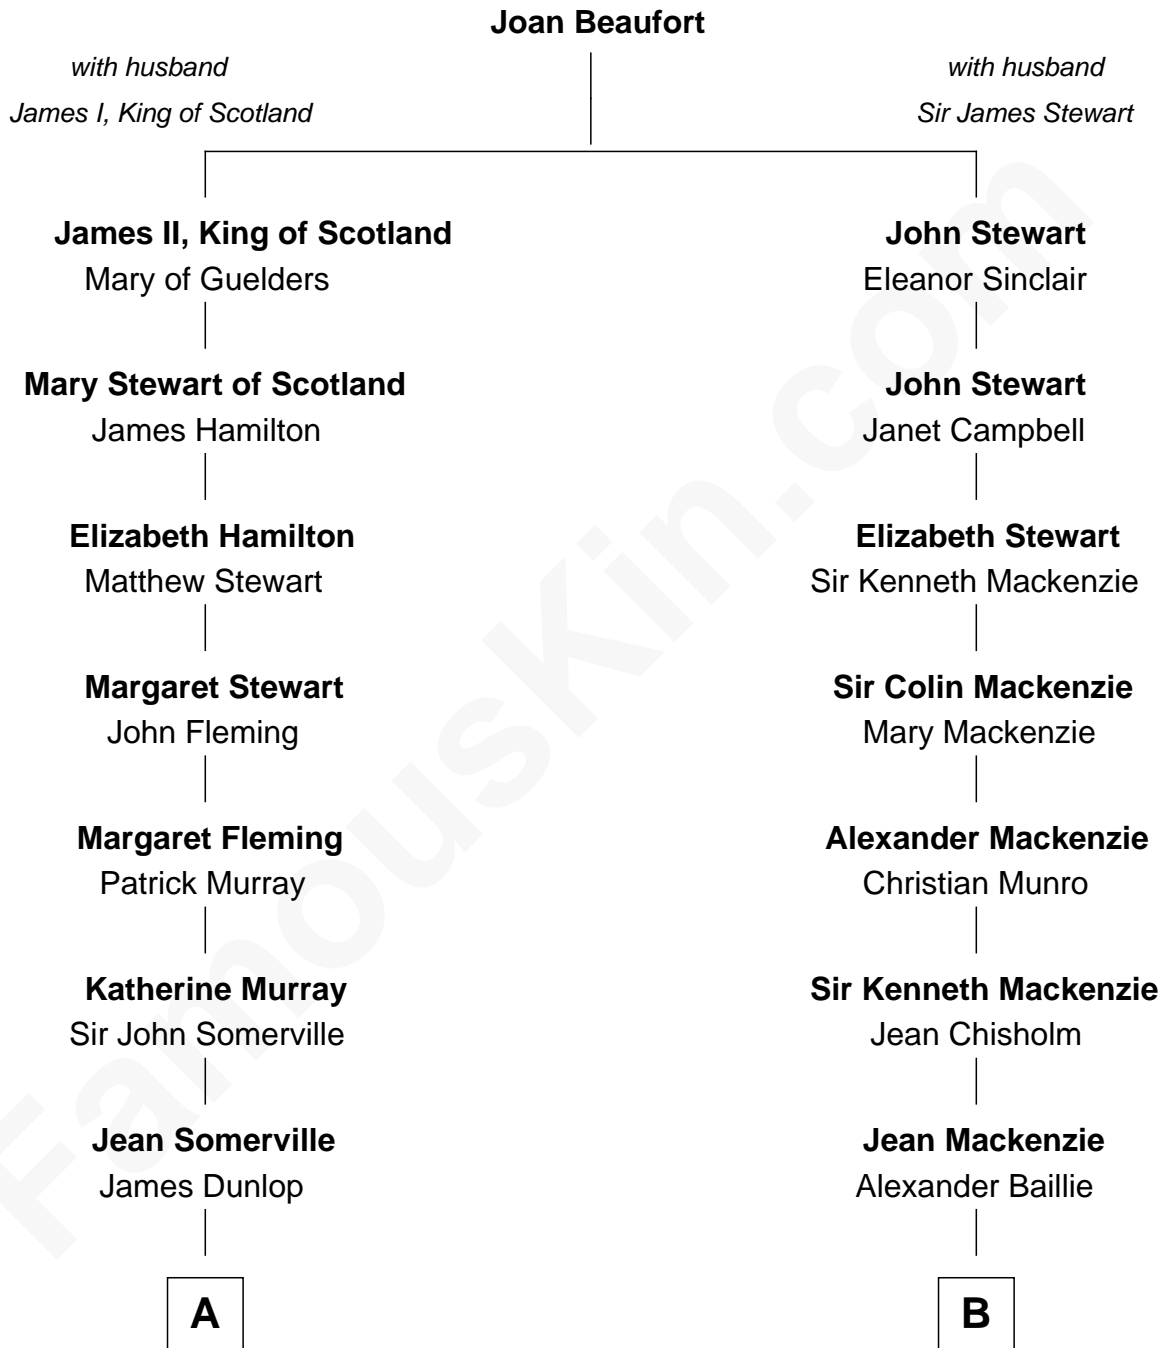

FamousKin.com
Relationship Chart of
Tilda Swinton
Movie Actress

13th cousin 5 times removed of
Theodore Roosevelt
26th U.S. President

C

—
Sir John Swinton
Judith Balfour Killen

—
Tilda Swinton
Movie Actress

FamousKin.com

Tilda Swinton photo by [Nicolas Genin](#) (CC BY-SA 2.0)