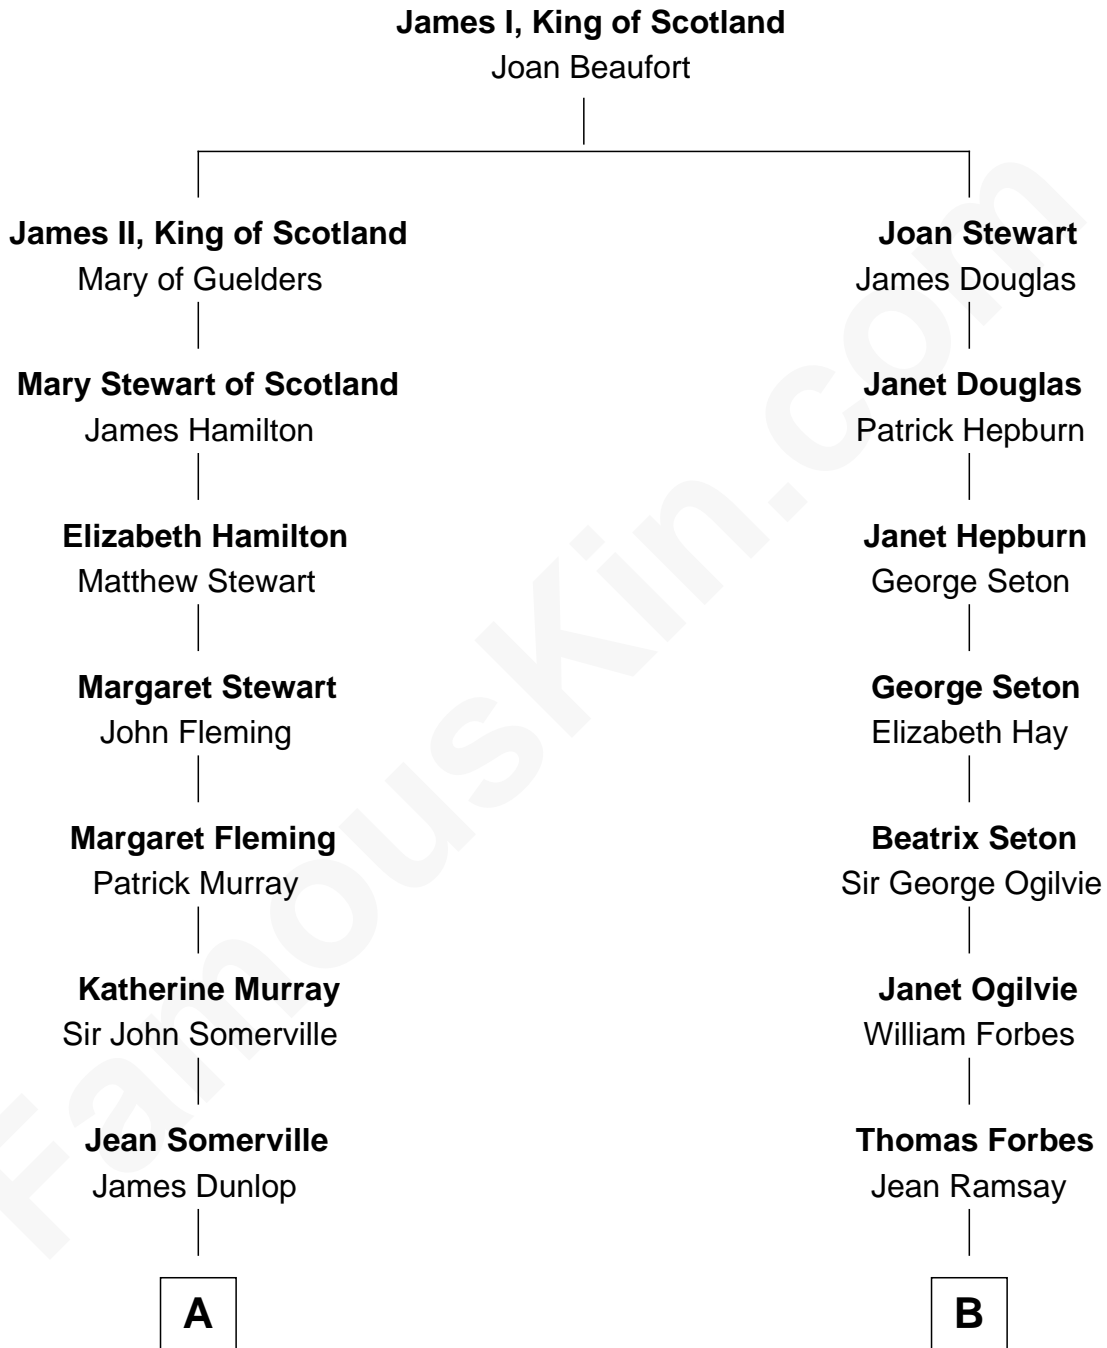

FamousKin.com
Relationship Chart of
Tilda Swinton
Movie Actress

14th cousin 4 times removed of
Theodore Roosevelt
26th U.S. President

A

James Dunlop
Bessie - - - - -

James Dunlop
Elizabeth Robertson

James Dunlop
Lilias Campbell

James Dunlop
Henrietta Maxwell

Henrietta Dunlop
James Campbell

Henrietta Campbell
Archibald Swinton

John Campbell Swinton
Catherine Rannie

Archibald Campbell Swinton
Georgiana Caroline Sitwell

George Sitwell Campbell Swinton
Elizabeth Ebsworth

James Stephens Bulloch
Martha Stewart

Martha Bulloch
Theodore Roosevelt

Theodore Roosevelt
26th U.S. President

C

—
Sir John Swinton
Judith Balfour Killen

—
Tilda Swinton
Movie Actress

FamousKin.com

Tilda Swinton photo by [Nicolas Genin](#) (CC BY-SA 2.0)