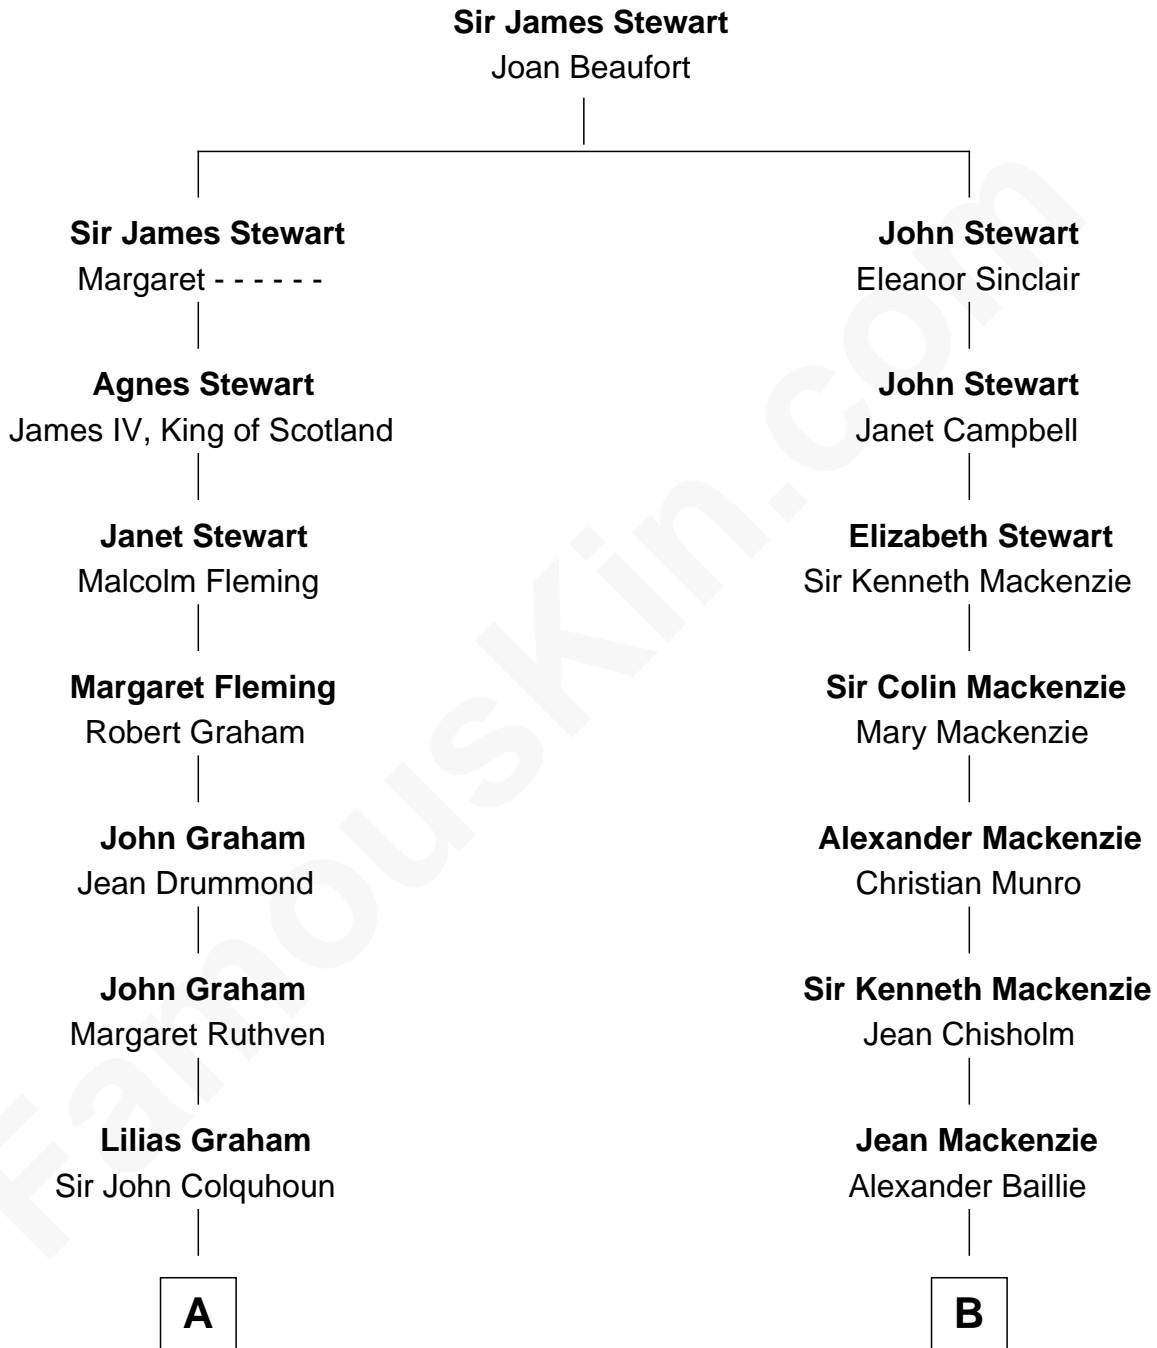

FamousKin.com
Relationship Chart of
Tilda Swinton
Movie Actress

13th cousin 5 times removed of
Theodore Roosevelt
26th U.S. President

A

Lilias Colquhoun

John Napier

Katherine Napier

Robert Campbell

Lilias Campbell

James Dunlop

James Dunlop

Henrietta Maxwell

Henrietta Dunlop

James Campbell

Henrietta Campbell

Archibald Swinton

John Campbell Swinton