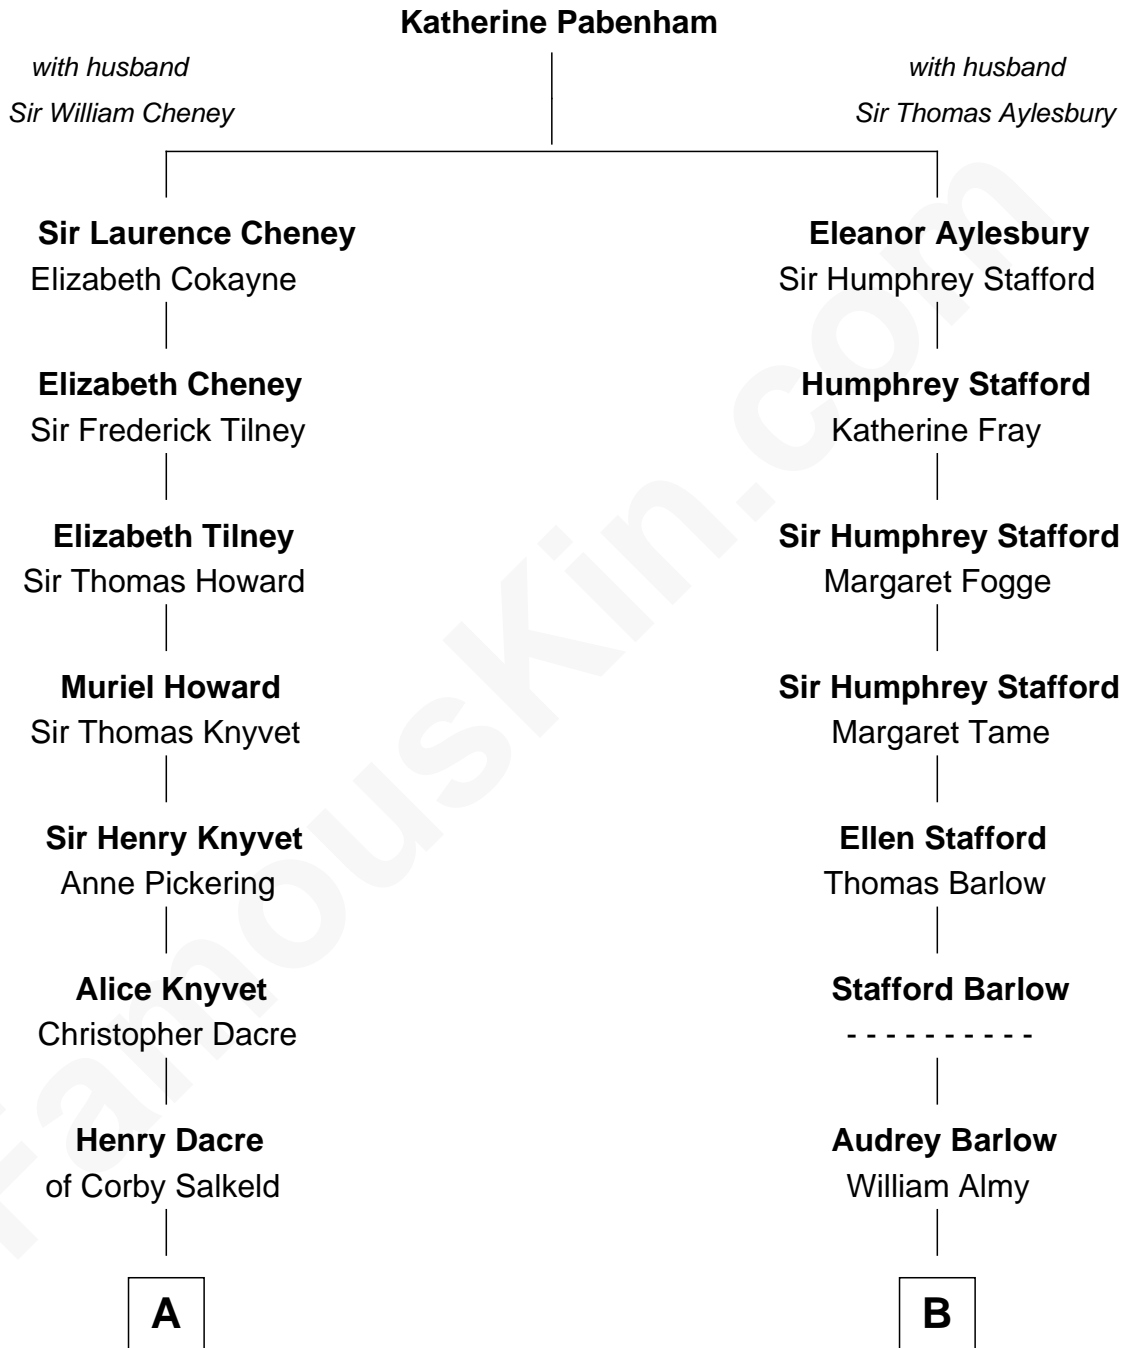

FamousKin.com
Relationship Chart of
Tilda Swinton
Movie Actress

15th cousin 2 times removed of

Alice (Lee) Roosevelt
First Wife of President Theodore Roosevelt

Tilda Swinton photo by [Nicolas Genin](#) (CC BY-SA 2.0)