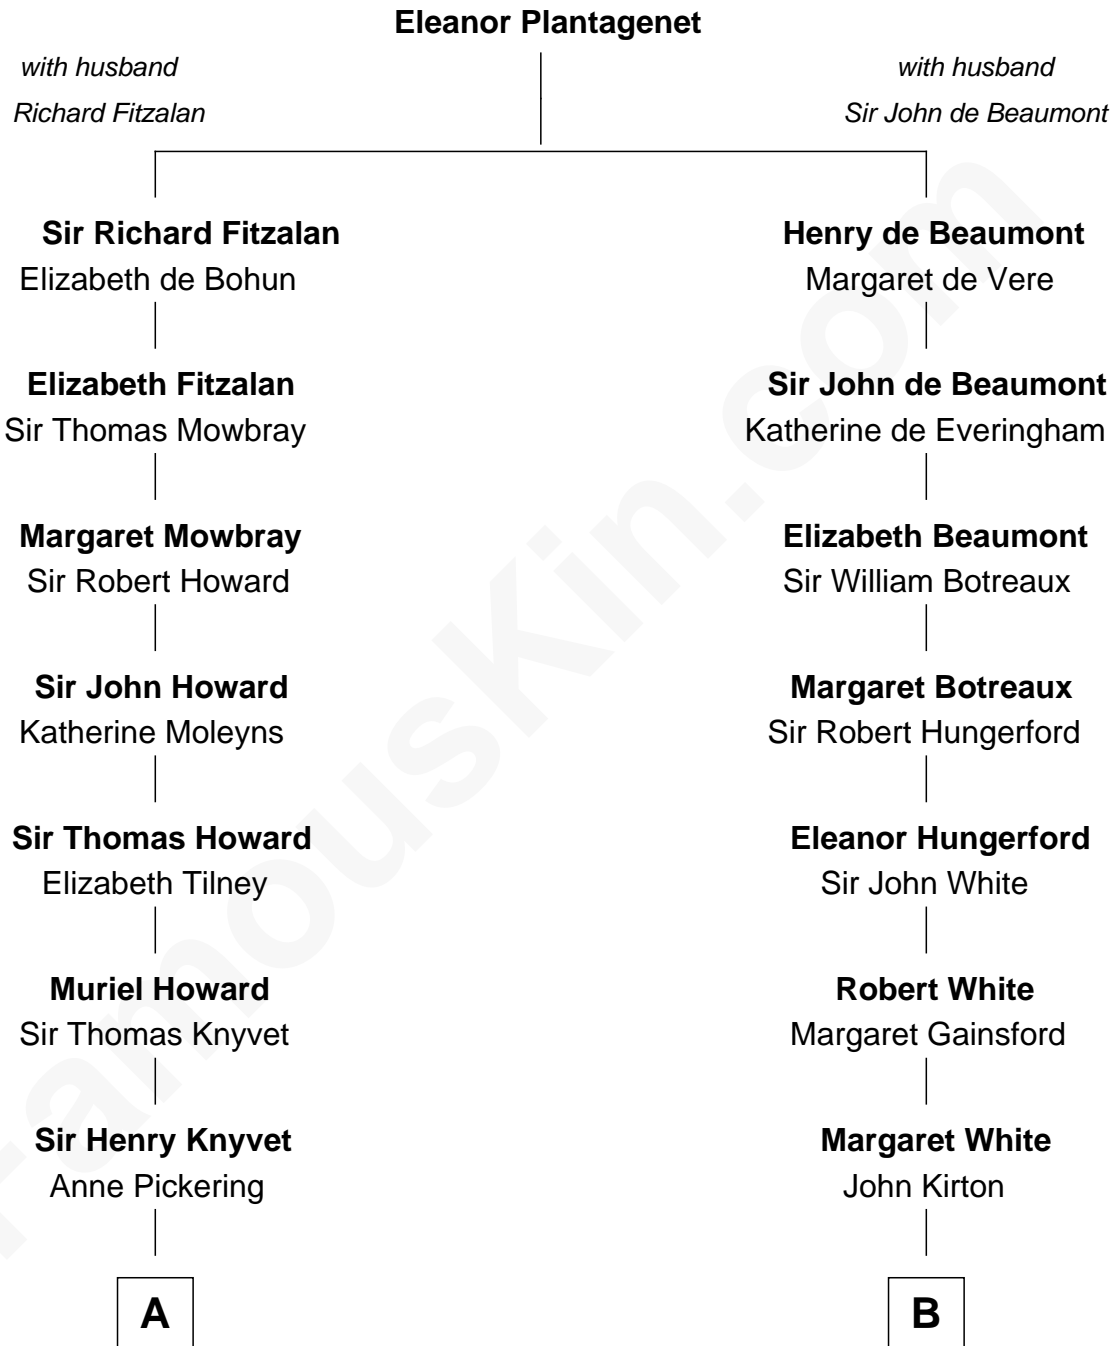

FamousKin.com Relationship Chart of

Tilda Swinton

Movie Actress

19th cousin of

Alice (Lee) Roosevelt

First Wife of President Theodore Roosevelt

A

Alice Knyvet
Christopher Dacre