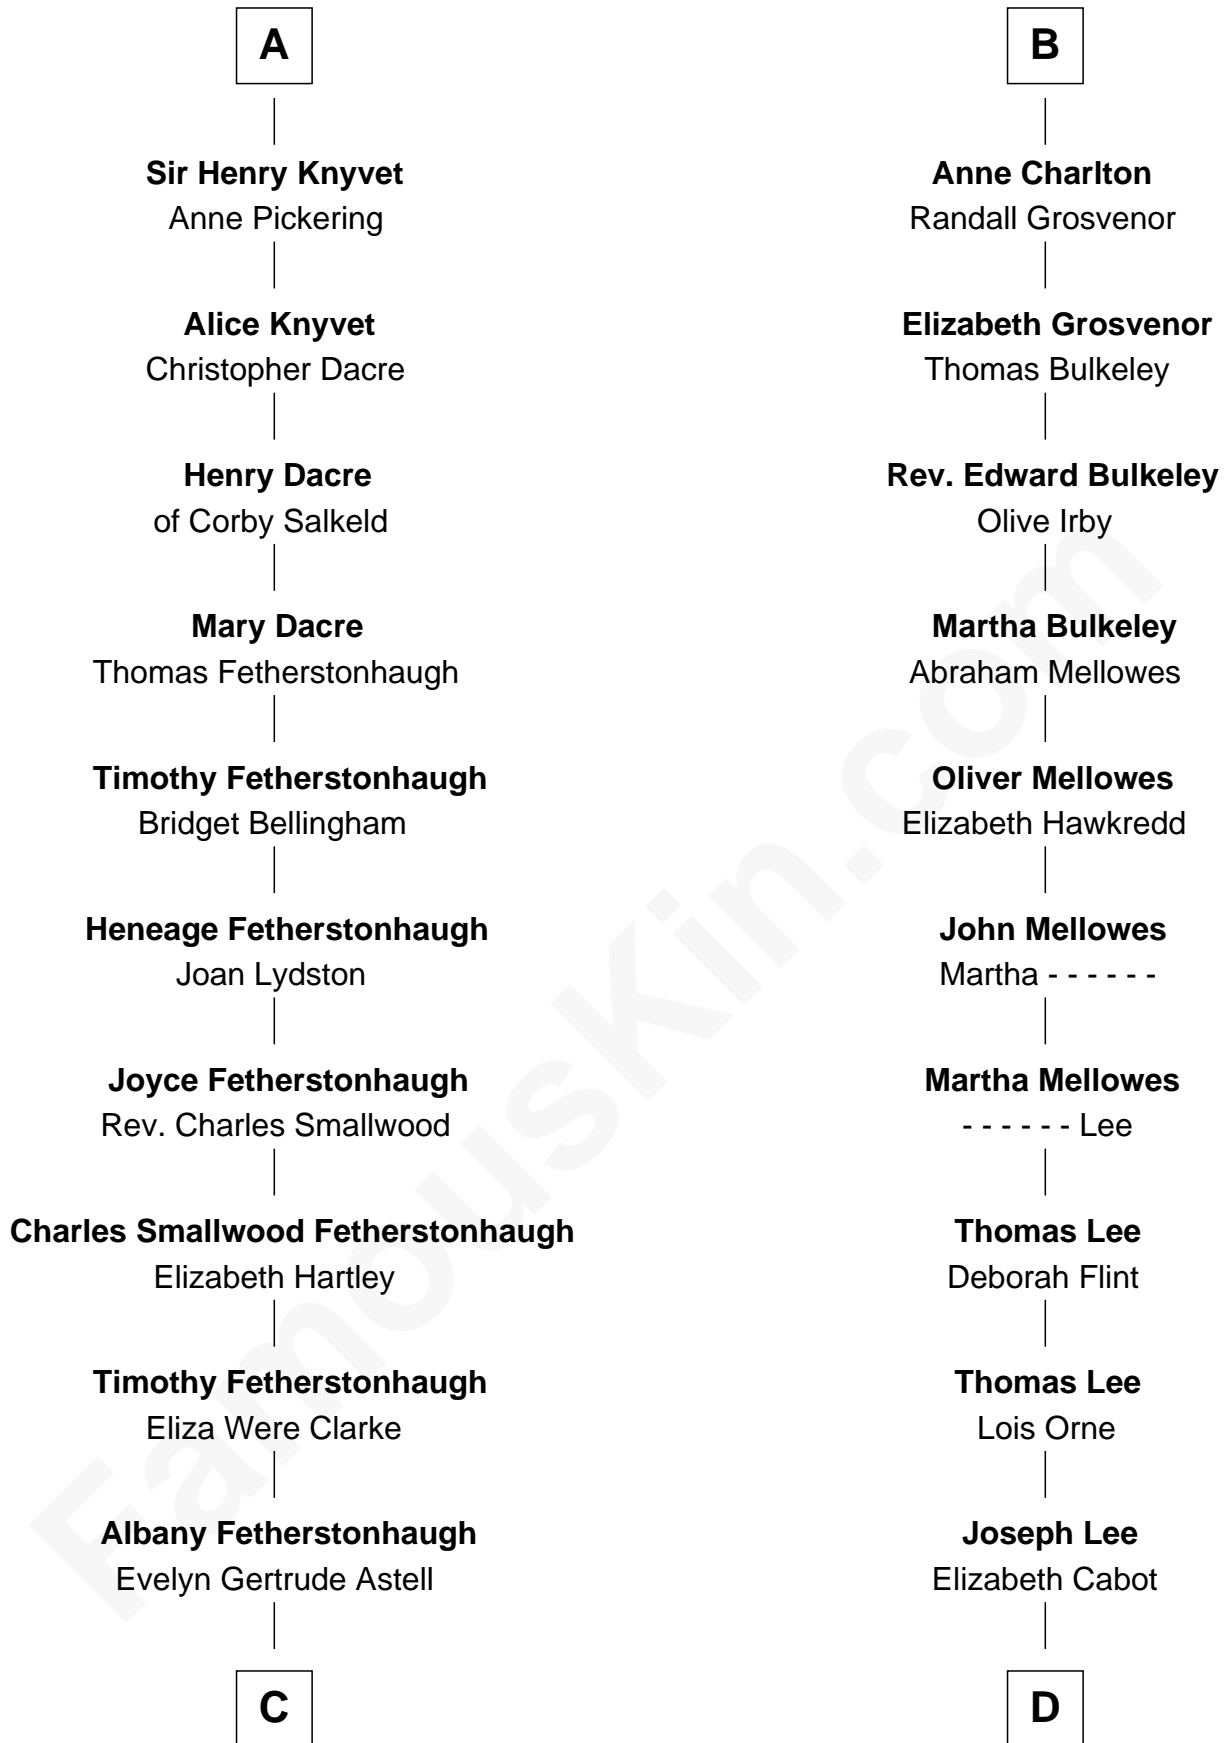

FamousKin.com Relationship Chart of

Tilda Swinton

Movie Actress

20th cousin of

Alice (Lee) Roosevelt

First Wife of President Theodore Roosevelt

C

Gertrude Clare Fetherstonhaugh
Cecil George Herbert Alers-Hankey

Matoria Beatrice Evelyn Rochfort Alers-Hankey
Alan Henry Campbell Swinton

Sir John Swinton
Judith Balfour Killen

Tilda Swinton
Movie Actress

D

Nathaniel Cabot Lee
Mary Ann Cabot

John Clarke Lee
Harriet Paine Rose

George Cabot Lee
Caroline Watts Haskell

Alice (Lee) Roosevelt
Wife of President Theodore Roosevelt