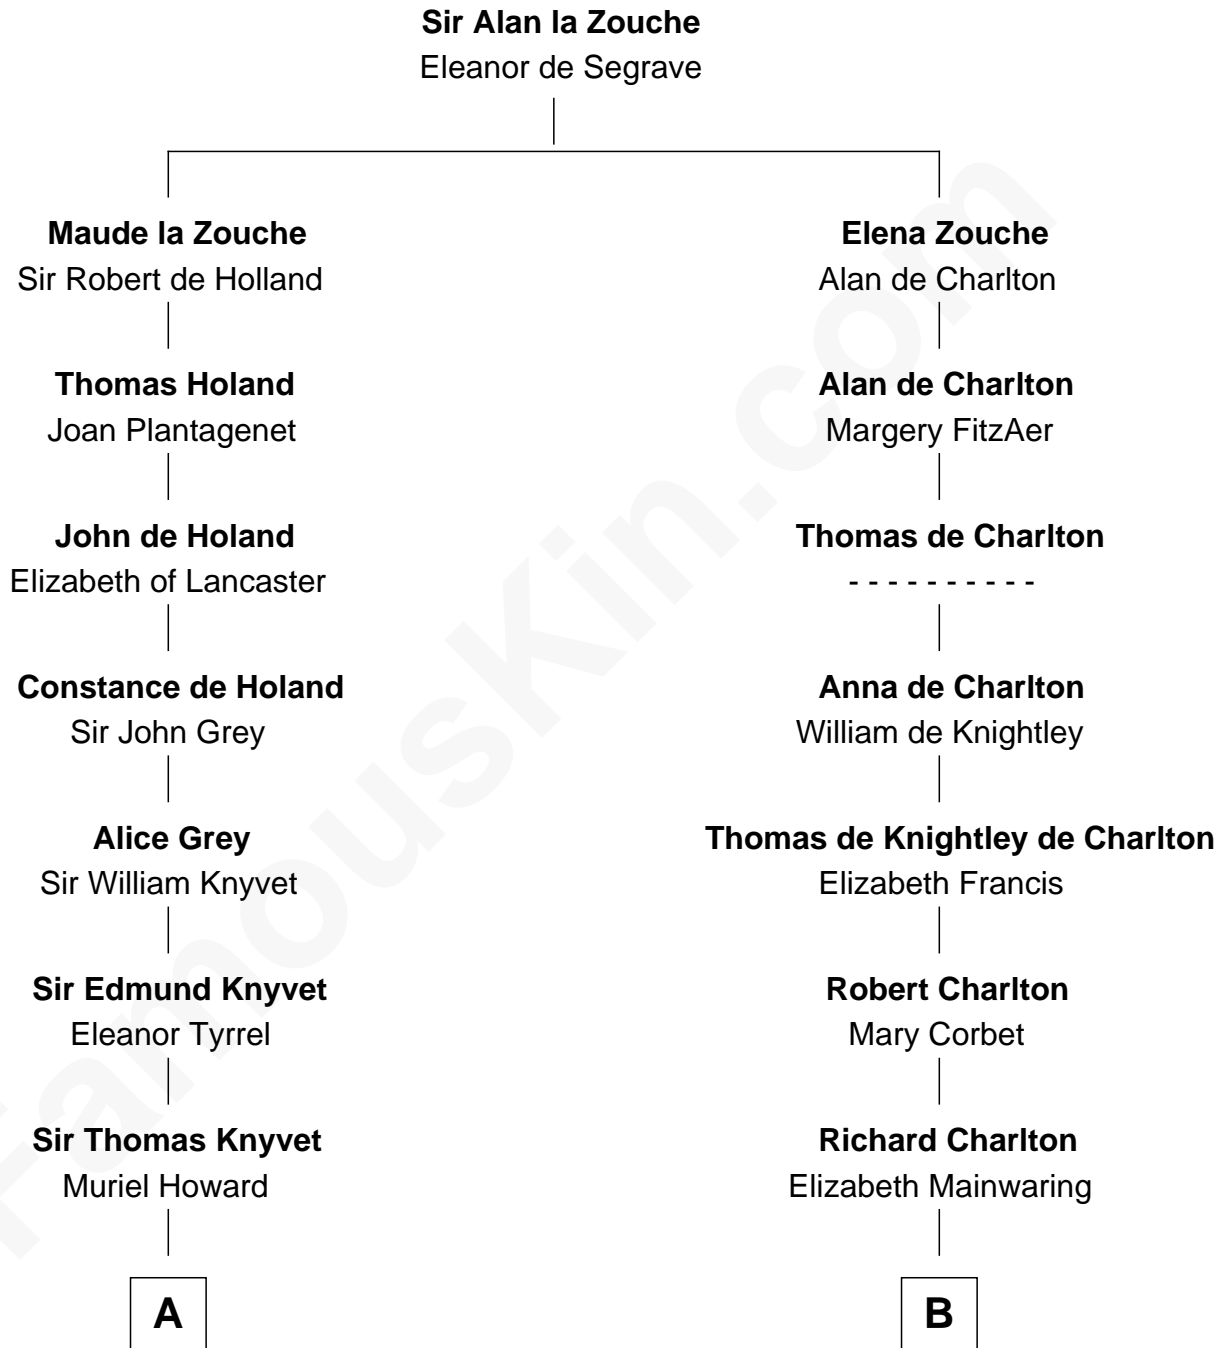

FamousKin.com Relationship Chart of

Tilda Swinton

Movie Actress

20th cousin of

Alice (Lee) Roosevelt

First Wife of President Theodore Roosevelt

C

Gertrude Clare Fetherstonhaugh
Cecil George Herbert Alers-Hankey

Matoria Beatrice Evelyn Rochfort Alers-Hankey
Alan Henry Campbell Swinton

Sir John Swinton
Judith Balfour Killen

Tilda Swinton
Movie Actress

D

Nathaniel Cabot Lee
Mary Ann Cabot

John Clarke Lee
Harriet Paine Rose

George Cabot Lee
Caroline Watts Haskell

Alice (Lee) Roosevelt
Wife of President Theodore Roosevelt