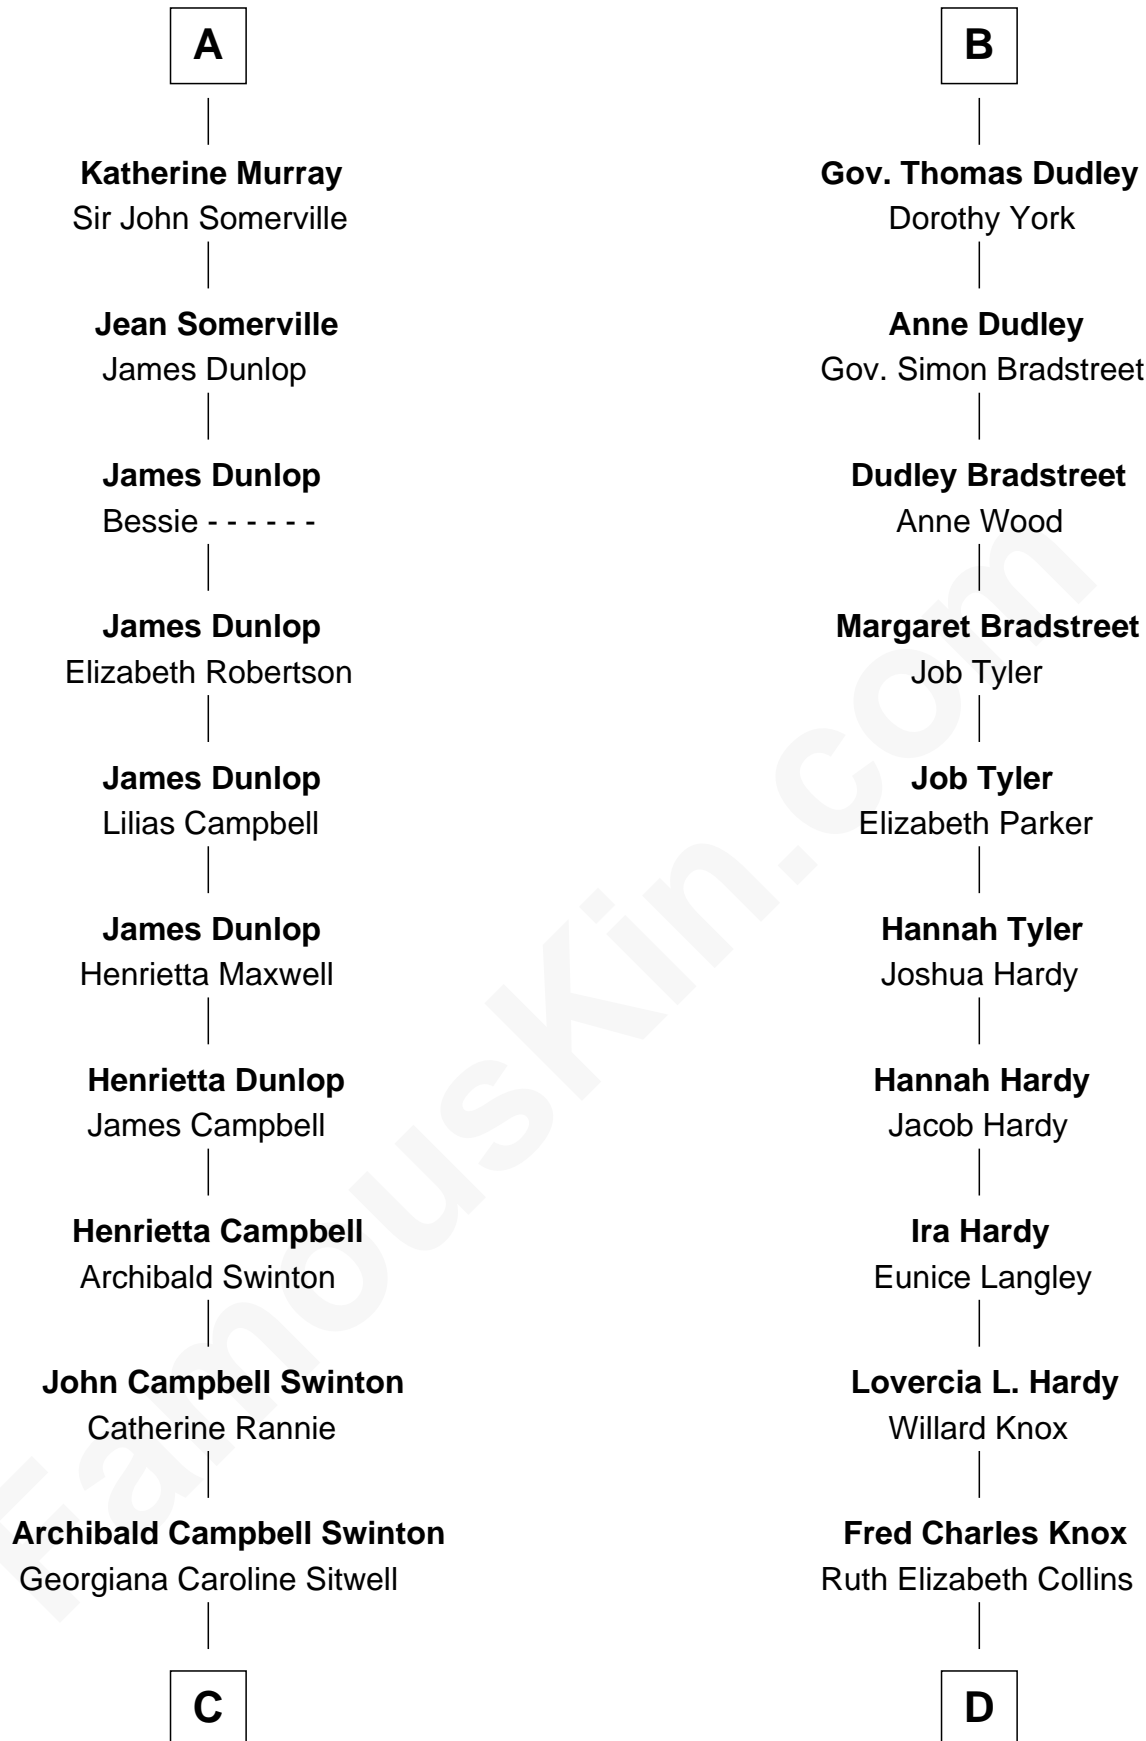

FamousKin.com Relationship Chart of

Tilda Swinton

Movie Actress

19th cousin 1 time removed of

James Taylor

Singer-Songwriter

Katherine Roet

John of Gaunt

C

George Sitwell Campbell Swinton

Elizabeth Ebsworth

Alan Henry Campbell Swinton

Mariora Beatrice Evelyn Rochfort Alers-Hankey

Sir John Swinton

Judith Balfour Killen

Tilda Swinton

Movie Actress

D

Ella Angelique Knox

Henry Herman Woodard

Gertrude Arline Woodard

Dr. Isaac Montrose Taylor

James Taylor

Singer-Songwriter