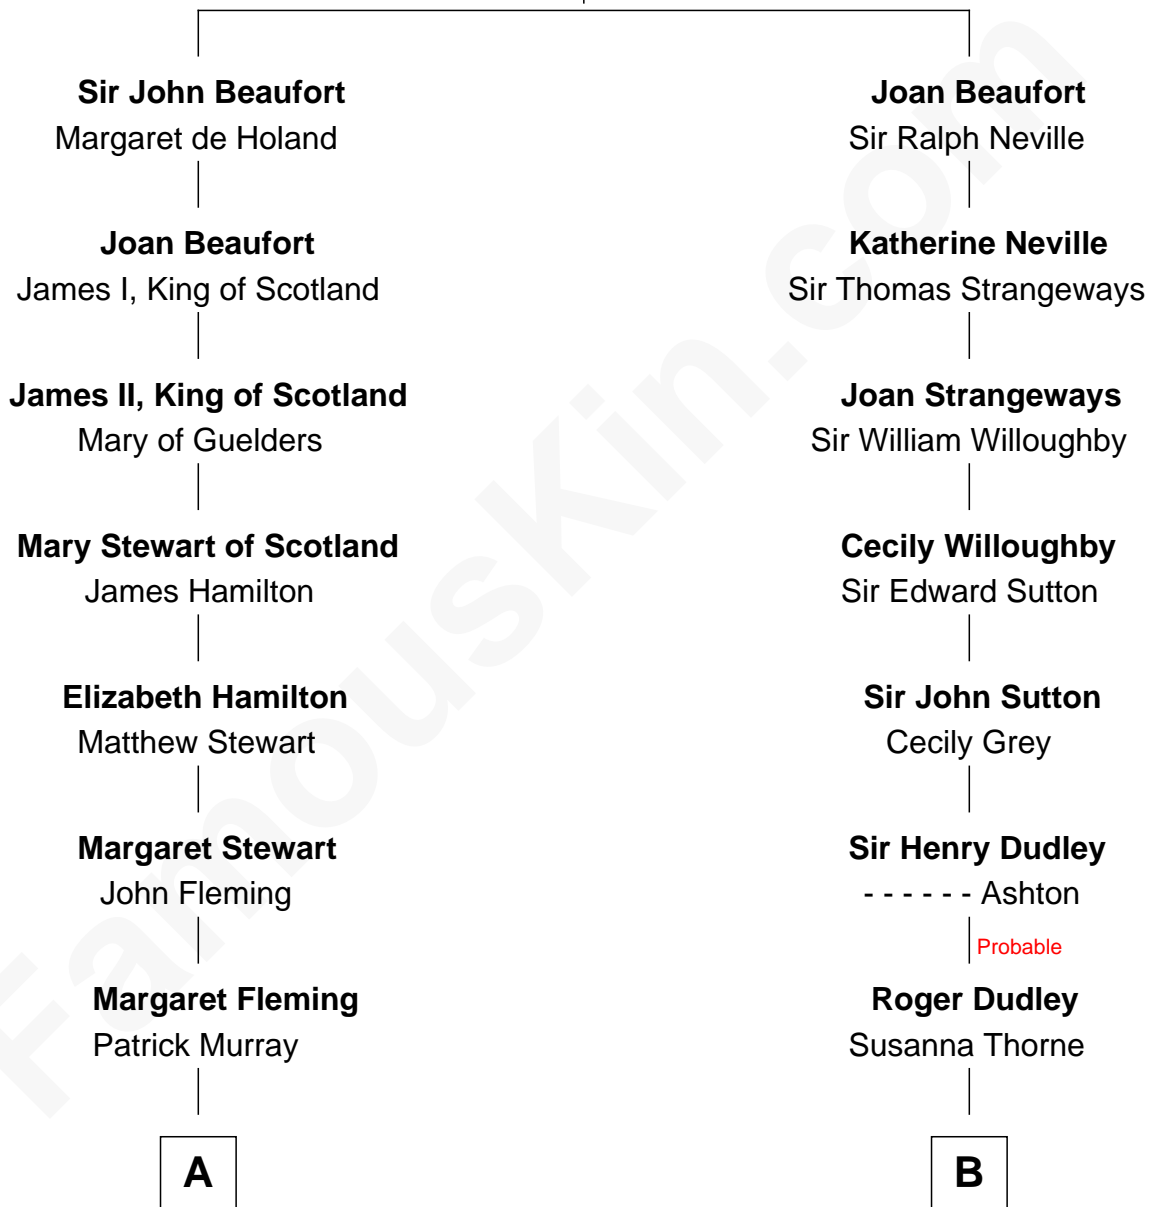

FamousKin.com Relationship Chart of

Tilda Swinton

Movie Actress

19th cousin 1 time removed of

James Taylor

Singer-Songwriter

Katherine Roet

John of Gaunt

C

George Sitwell Campbell Swinton

Elizabeth Ebsworth

Alan Henry Campbell Swinton

Mariora Beatrice Evelyn Rochfort Alers-Hankey

Sir John Swinton

Judith Balfour Killen

Tilda Swinton

Movie Actress

D

Ella Angelique Knox

Henry Herman Woodard

Gertrude Arline Woodard

Dr. Isaac Montrose Taylor

James Taylor

Singer-Songwriter