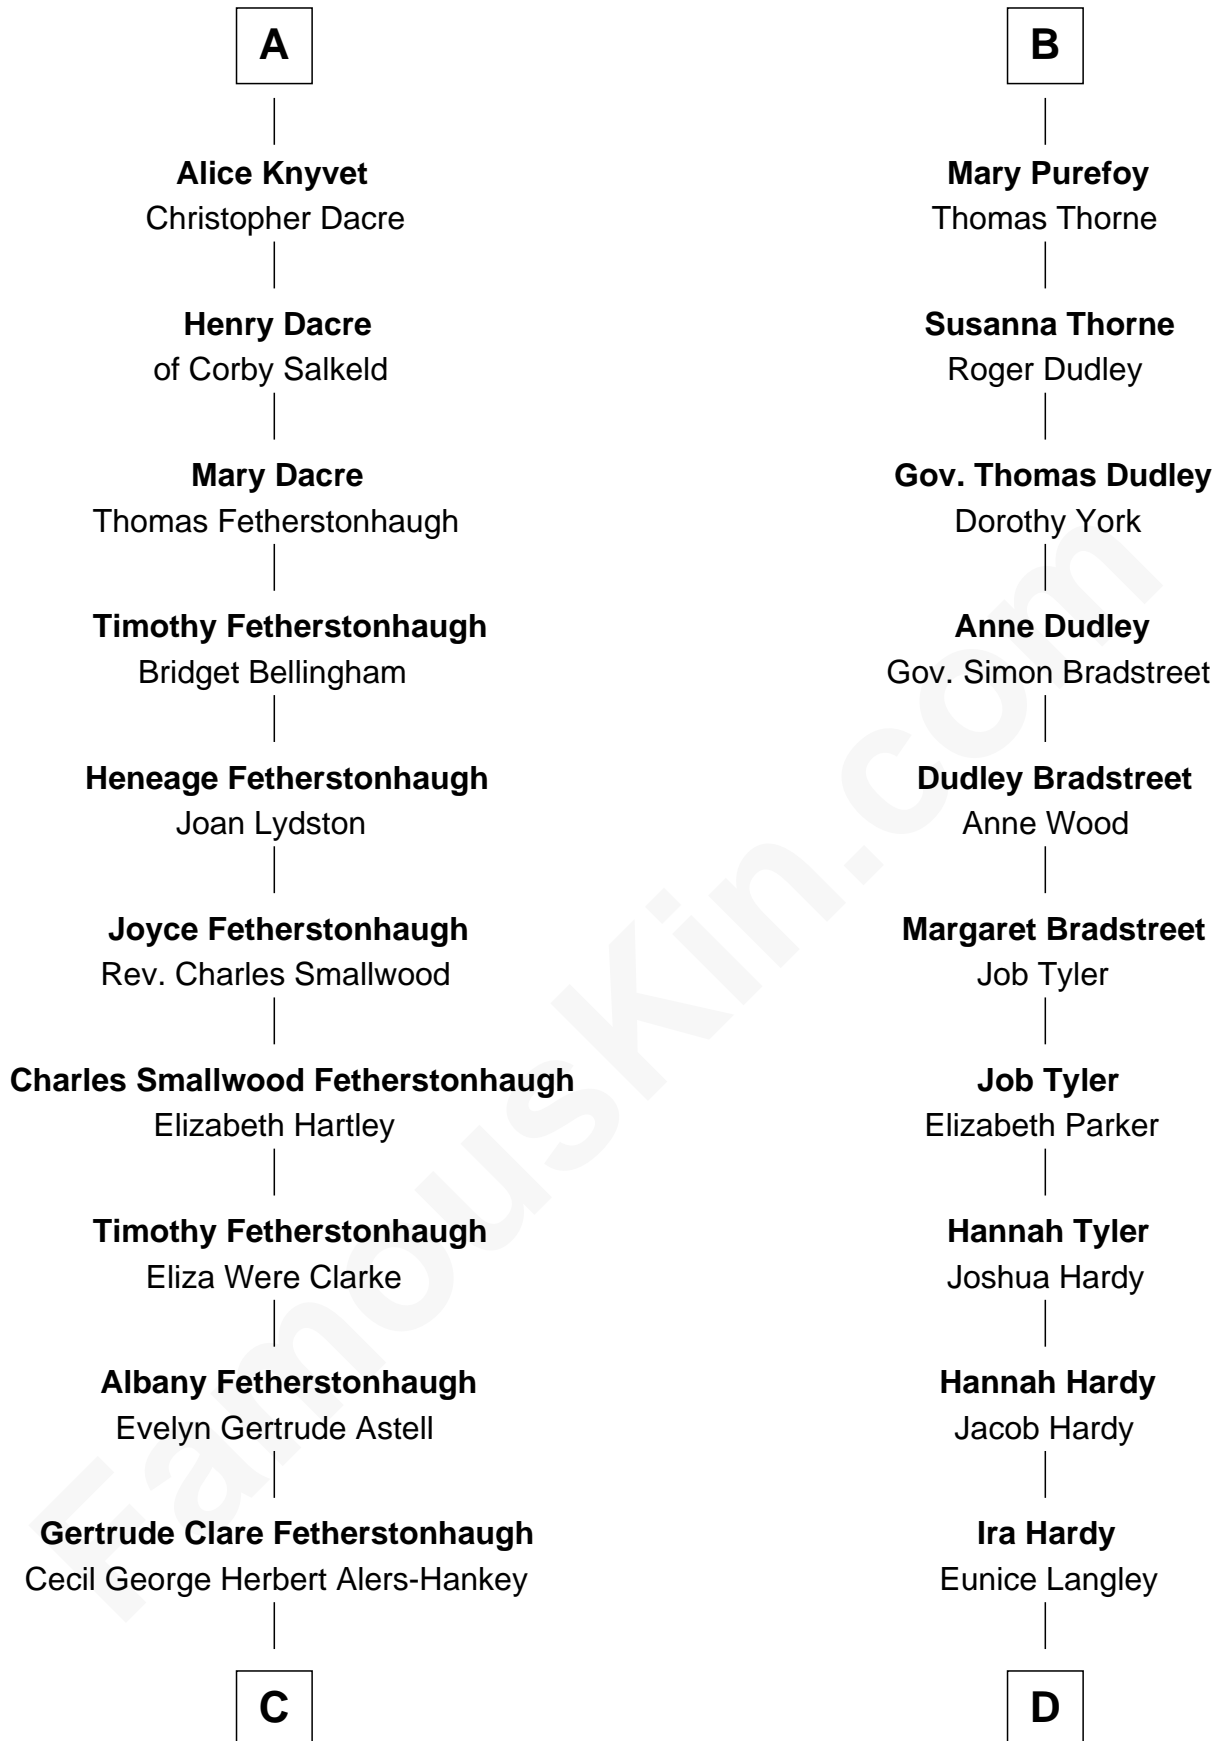

# FamousKin.com Relationship Chart of

**Tilda Swinton**

*Movie Actress*

19th cousin 2 times removed of

**James Taylor**

*Singer-Songwriter*

**Sir John Howard**

Alice de Bois

Sir Peter de Brewes

**Beatrice Brewes**

Sir Hugh Shirley

**Sir Ralph Shirley**

Joan Basset

**Beatrice Shirley**

John Brome

**Isabel Brome**

John Denton

**Alice Denton**

Nicholas Purefoy

**Edward Purefoy**

Anne Fettiplace

**B**

**C**

**Mariora Beatrice Evelyn Rochfort Alers-Hankey**

Alan Henry Campbell Swinton

**Sir John Swinton**

Judith Balfour Killen

**Tilda Swinton**

*Movie Actress*

**D**

**Lovercia L. Hardy**

Willard Knox