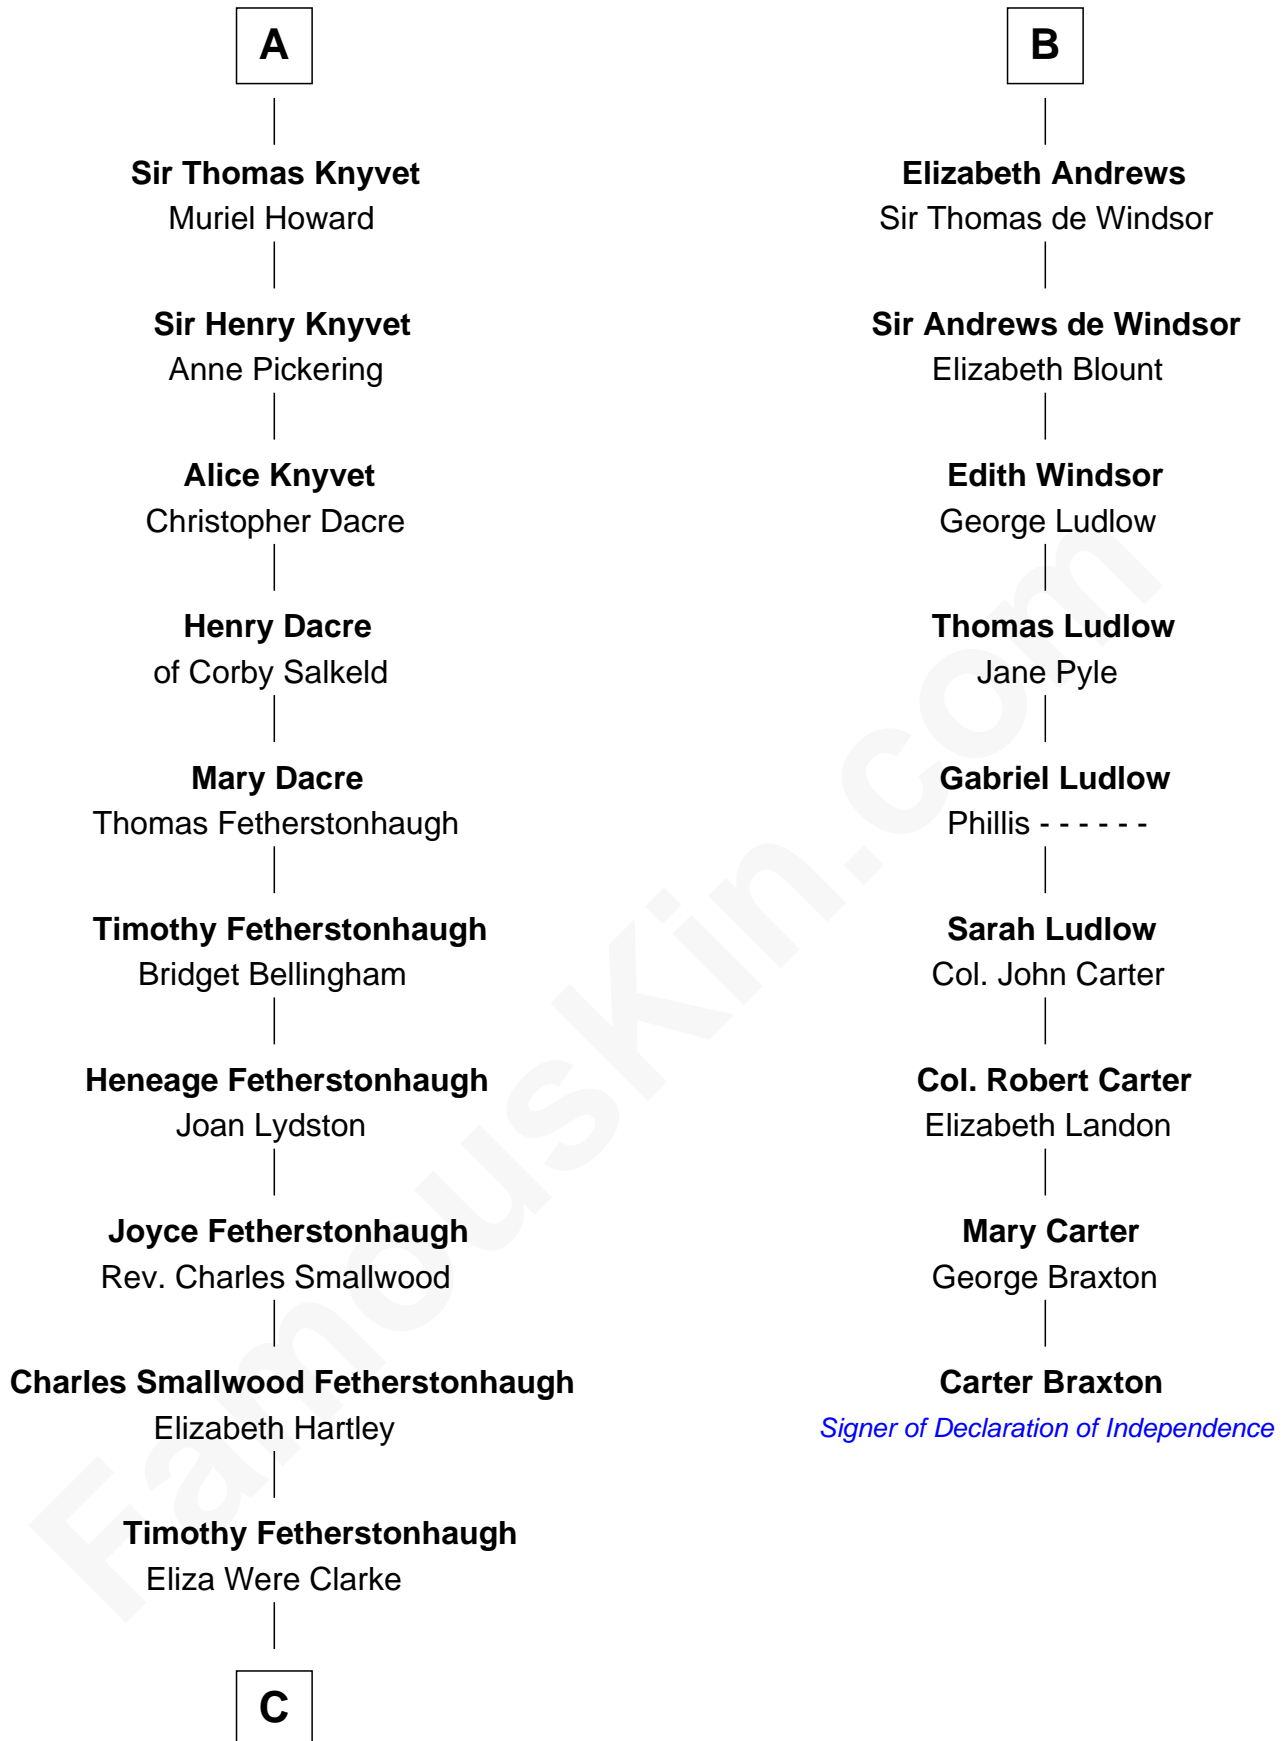

FamousKin.com Relationship Chart of

Tilda Swinton

Movie Actress

15th cousin 6 times removed of

Carter Braxton

Signer of the Declaration of Independence

C

Albany Fetherstonhaugh

Evelyn Gertrude Astell

Gertrude Clare Fetherstonhaugh

Cecil George Herbert Alers-Hankey

Mariora Beatrice Evelyn Rochfort Alers-Hankey

Alan Henry Campbell Swinton

Sir John Swinton

Judith Balfour Killen

Tilda Swinton