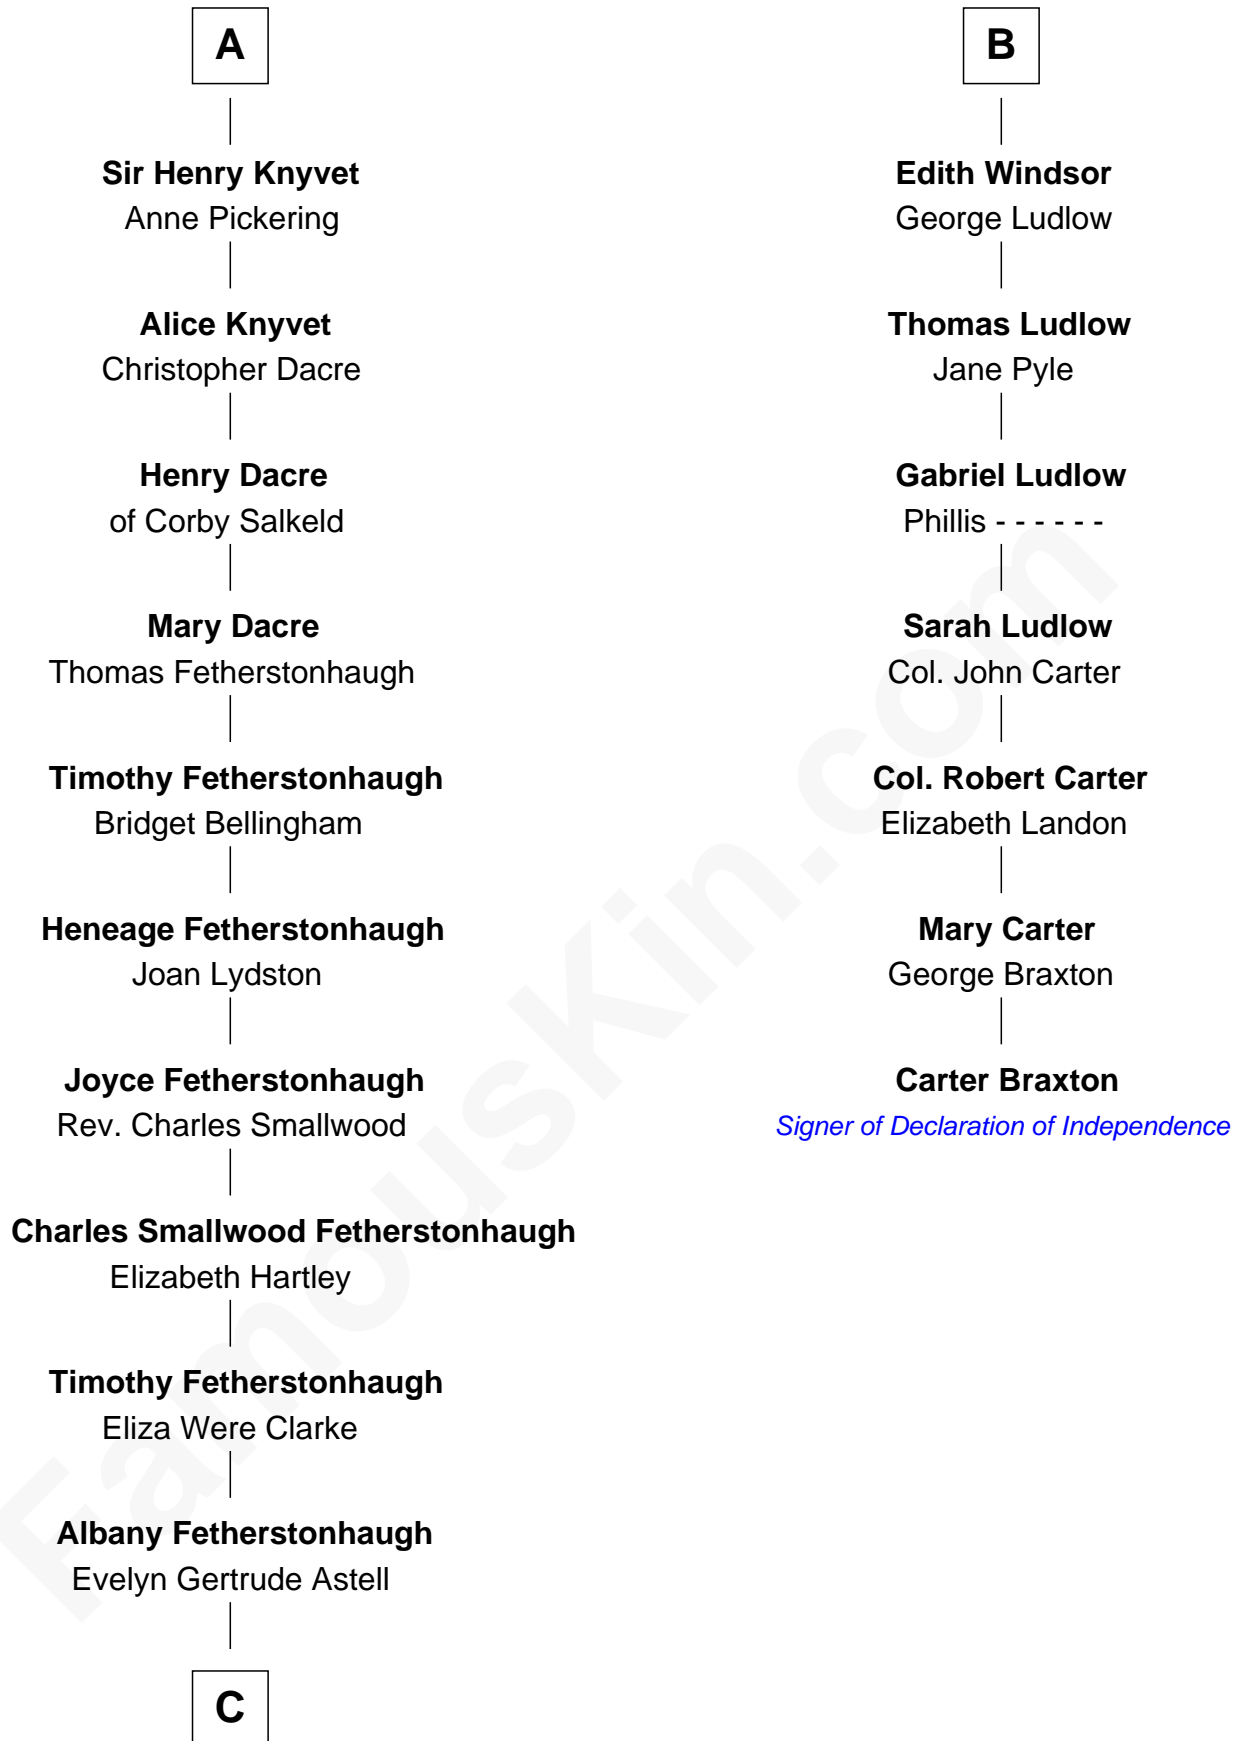

# FamousKin.com Relationship Chart of

**Tilda Swinton**

*Movie Actress*

13th cousin 7 times removed of

**Carter Braxton**

*Signer of the Declaration of Independence*

**Humphrey de Bohun**

Elizabeth Plantagenet

**Sir William de Bohun**  
Elizabeth de Badlesmere

**Elizabeth de Bohun**  
Sir Richard Fitzalan

**Elizabeth Fitzalan**  
Sir Thomas Mowbray

**Margaret Mowbray**  
Sir Robert Howard

**Sir John Howard**  
Katherine Moleyns

**Sir Thomas Howard**  
Elizabeth Tilney

**Muriel Howard**  
Sir Thomas Knyvet

**A**

**Margaret de Bohun**  
Sir Hugh de Courtnay

**Elizabeth de Courtnay**  
Sir Andrew Luttrell

**Sir Hugh Luttrell**  
Catherine de Beaumont

**Elizabeth Luttrell**  
John Stratton

**Elizabeth Stratton**  
John Andrews

**Elizabeth Andrews**  
Sir Thomas de Windsor

**Sir Andrews de Windsor**  
Elizabeth Blount

**B**

**C**

**Gertrude Clare Fetherstonhaugh**  
Cecil George Herbert Alers-Hankey