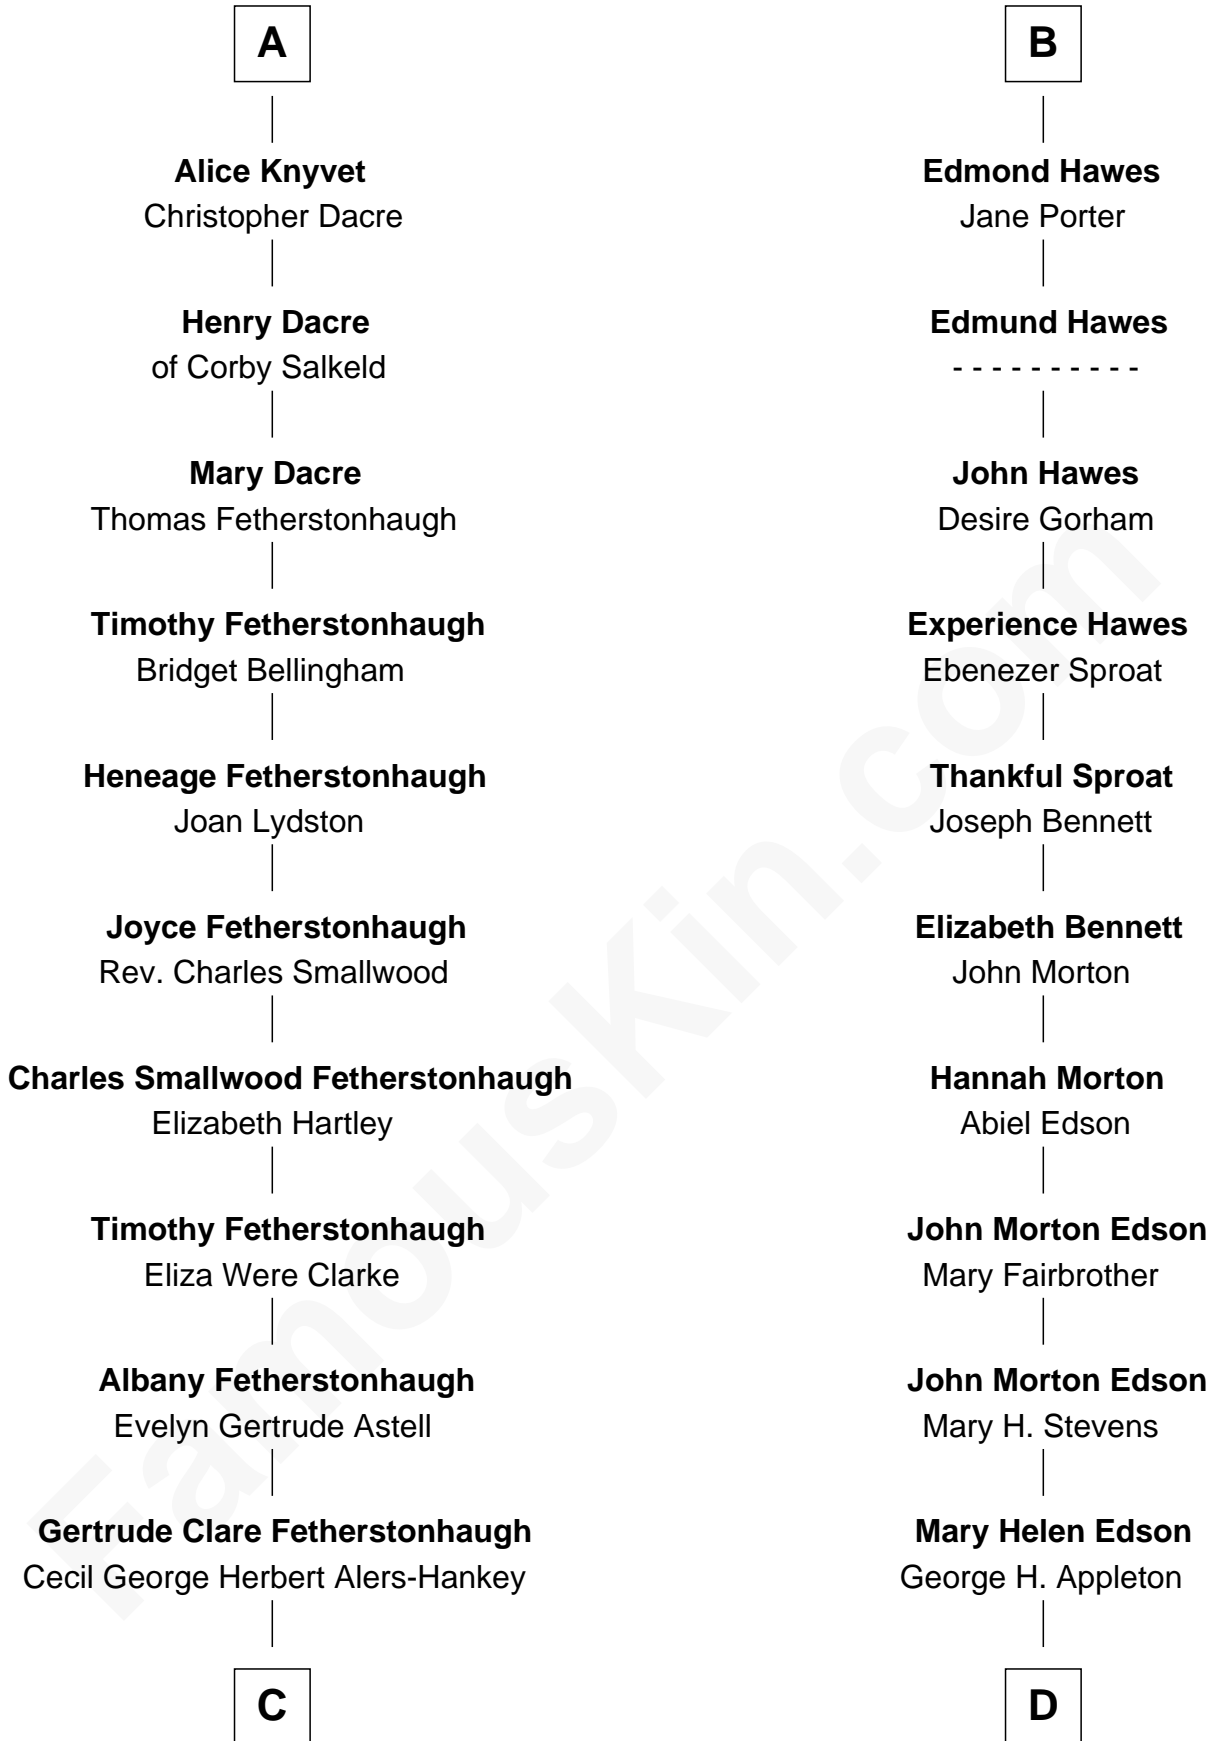

FamousKin.com
Relationship Chart of
Tilda Swinton
Movie Actress

19th cousin 1 time removed of
Marie-Chantal Miller
Crown Princess of Greece

C

Mariora Beatrice Evelyn Rochfort Alers-Hankey

Alan Henry Campbell Swinton