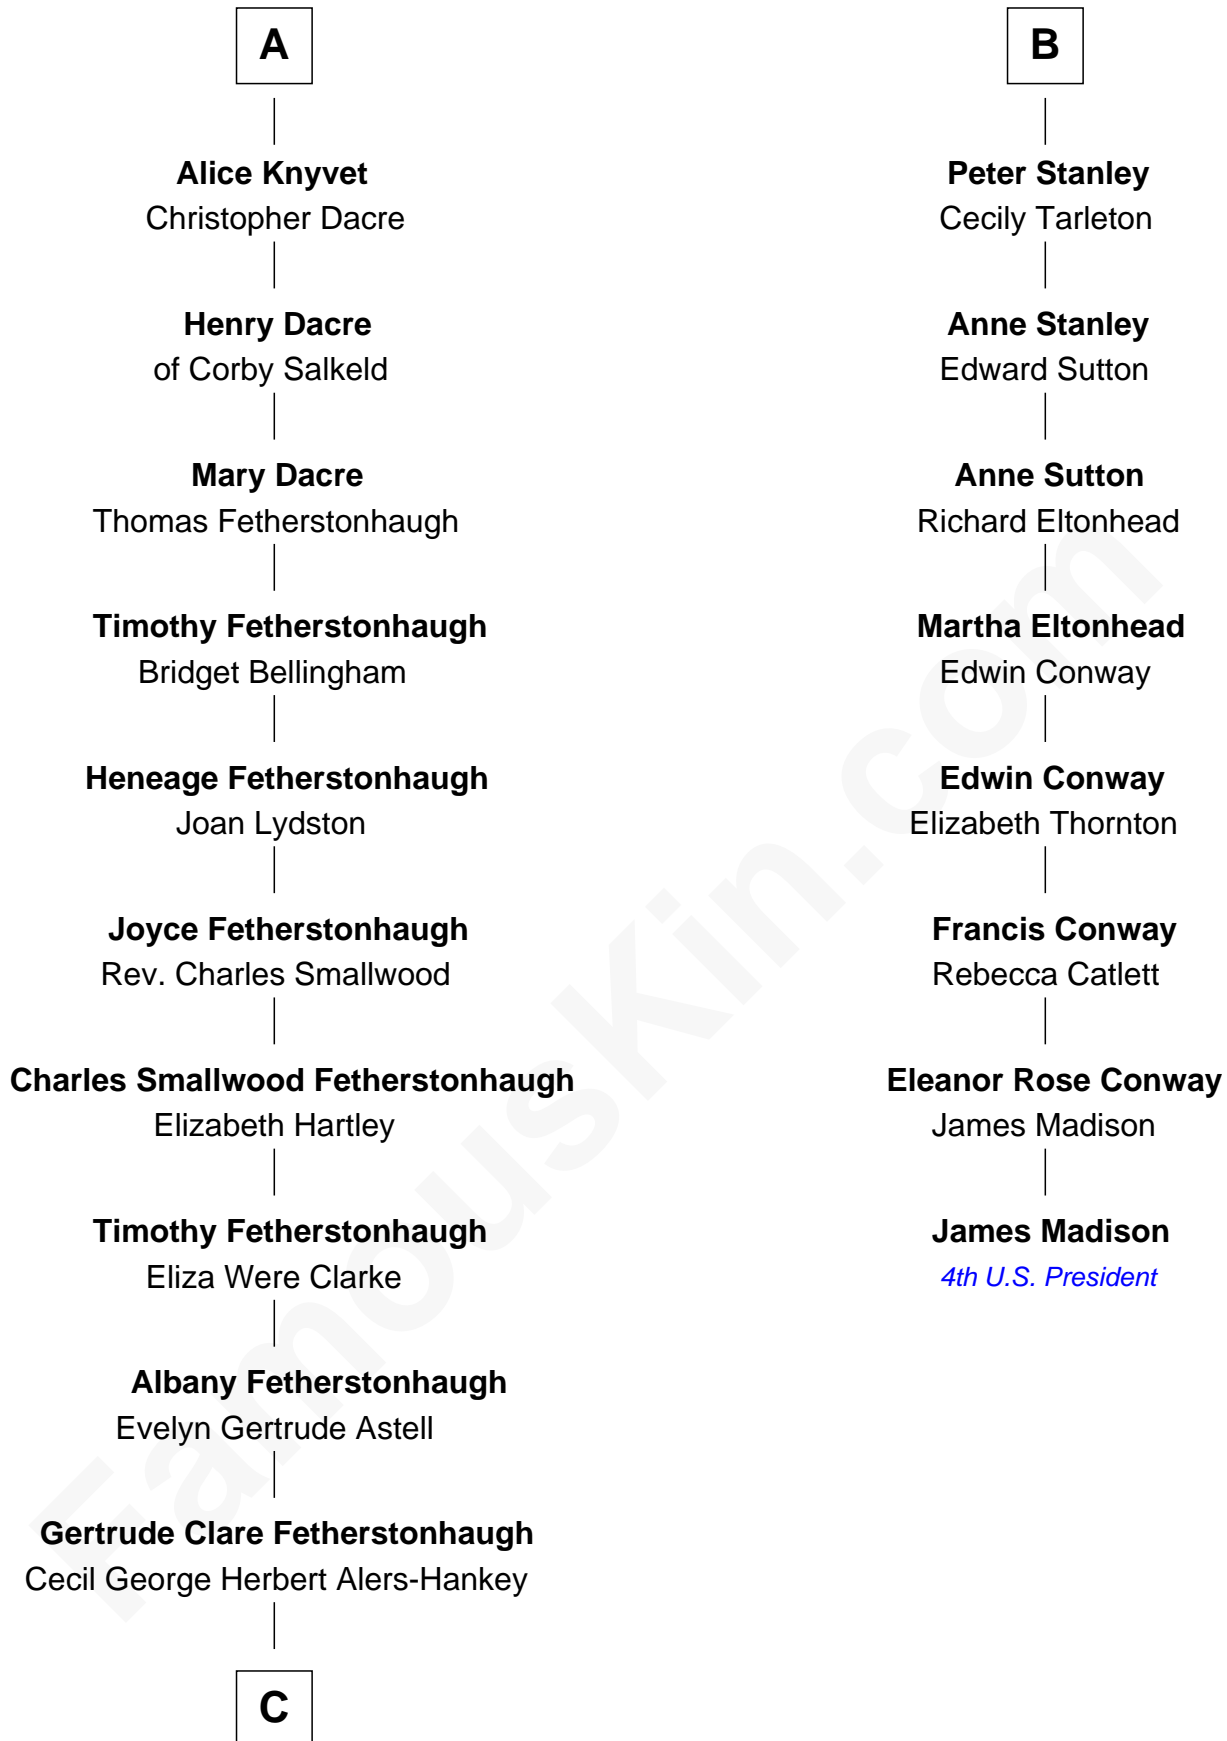

# FamousKin.com Relationship Chart of

**Tilda Swinton**

*Movie Actress*

14th cousin 5 times removed of

**James Madison**

*4th U.S. President*

**Sir Robert de Holland**

Maude la Zouche

**C**

**Mariora Beatrice Evelyn Rochfort Alers-Hankey**

Alan Henry Campbell Swinton

**Sir John Swinton**

Judith Balfour Killen

**Tilda Swinton**

*Movie Actress*

FamousKin.com

Tilda Swinton photo by [Nicolas Genin](#) (CC BY-SA 2.0)