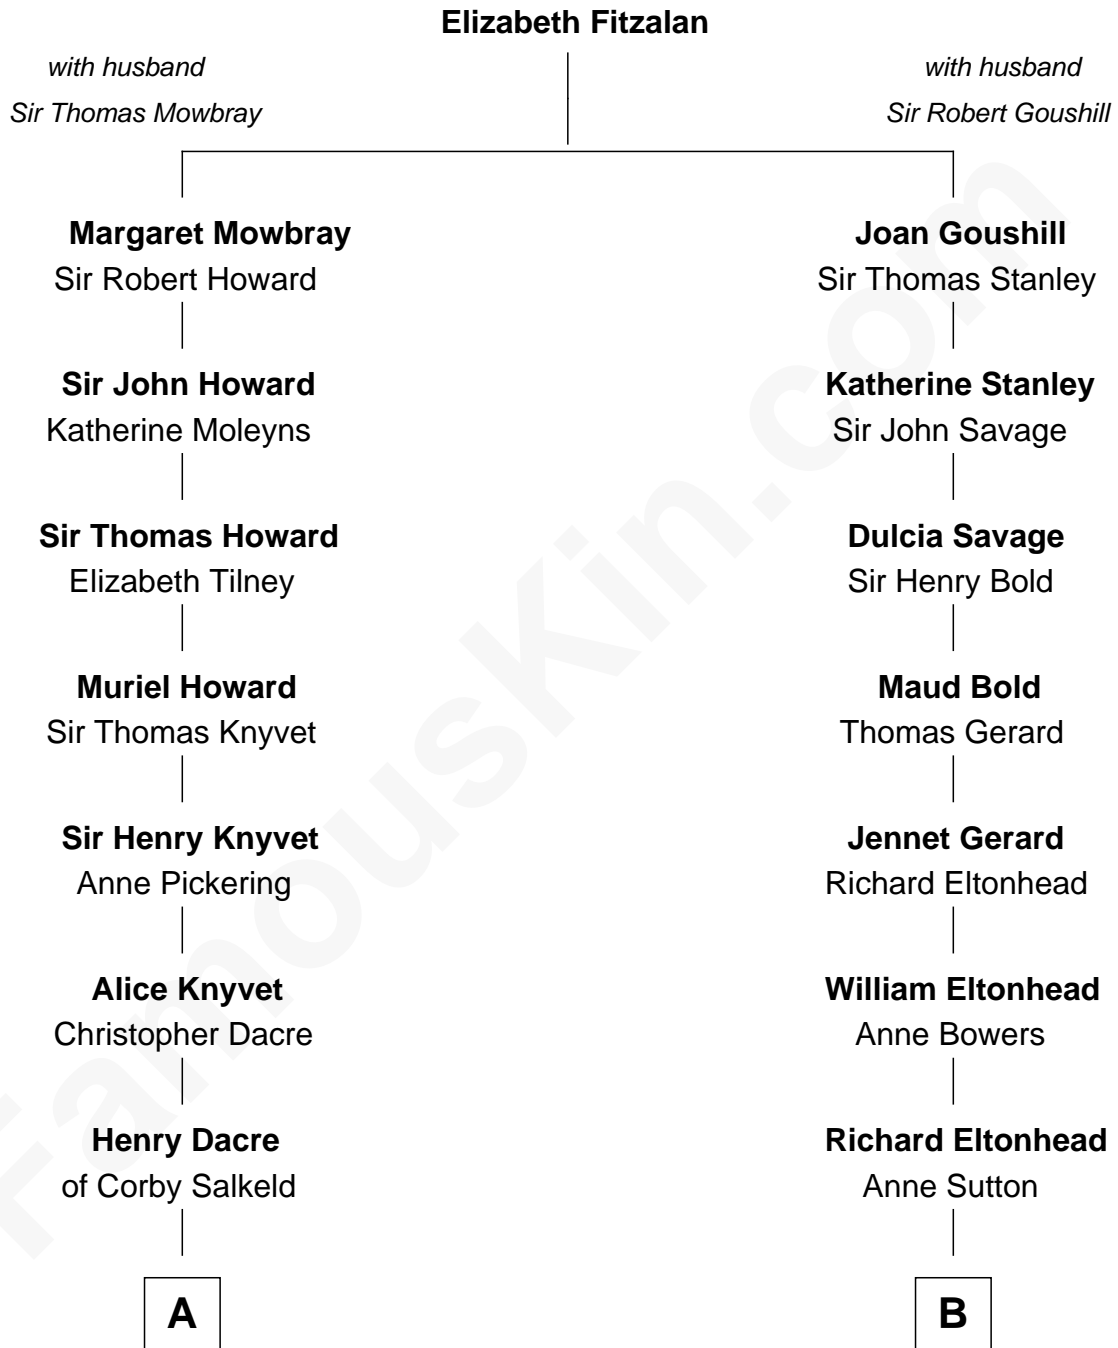

FamousKin.com
Relationship Chart of
Tilda Swinton
Movie Actress

11th cousin 6 times removed of
James Madison
4th U.S. President

A

Mary Dacre

Thomas Fetherstonhaugh

Timothy Fetherstonhaugh

Bridget Bellingham