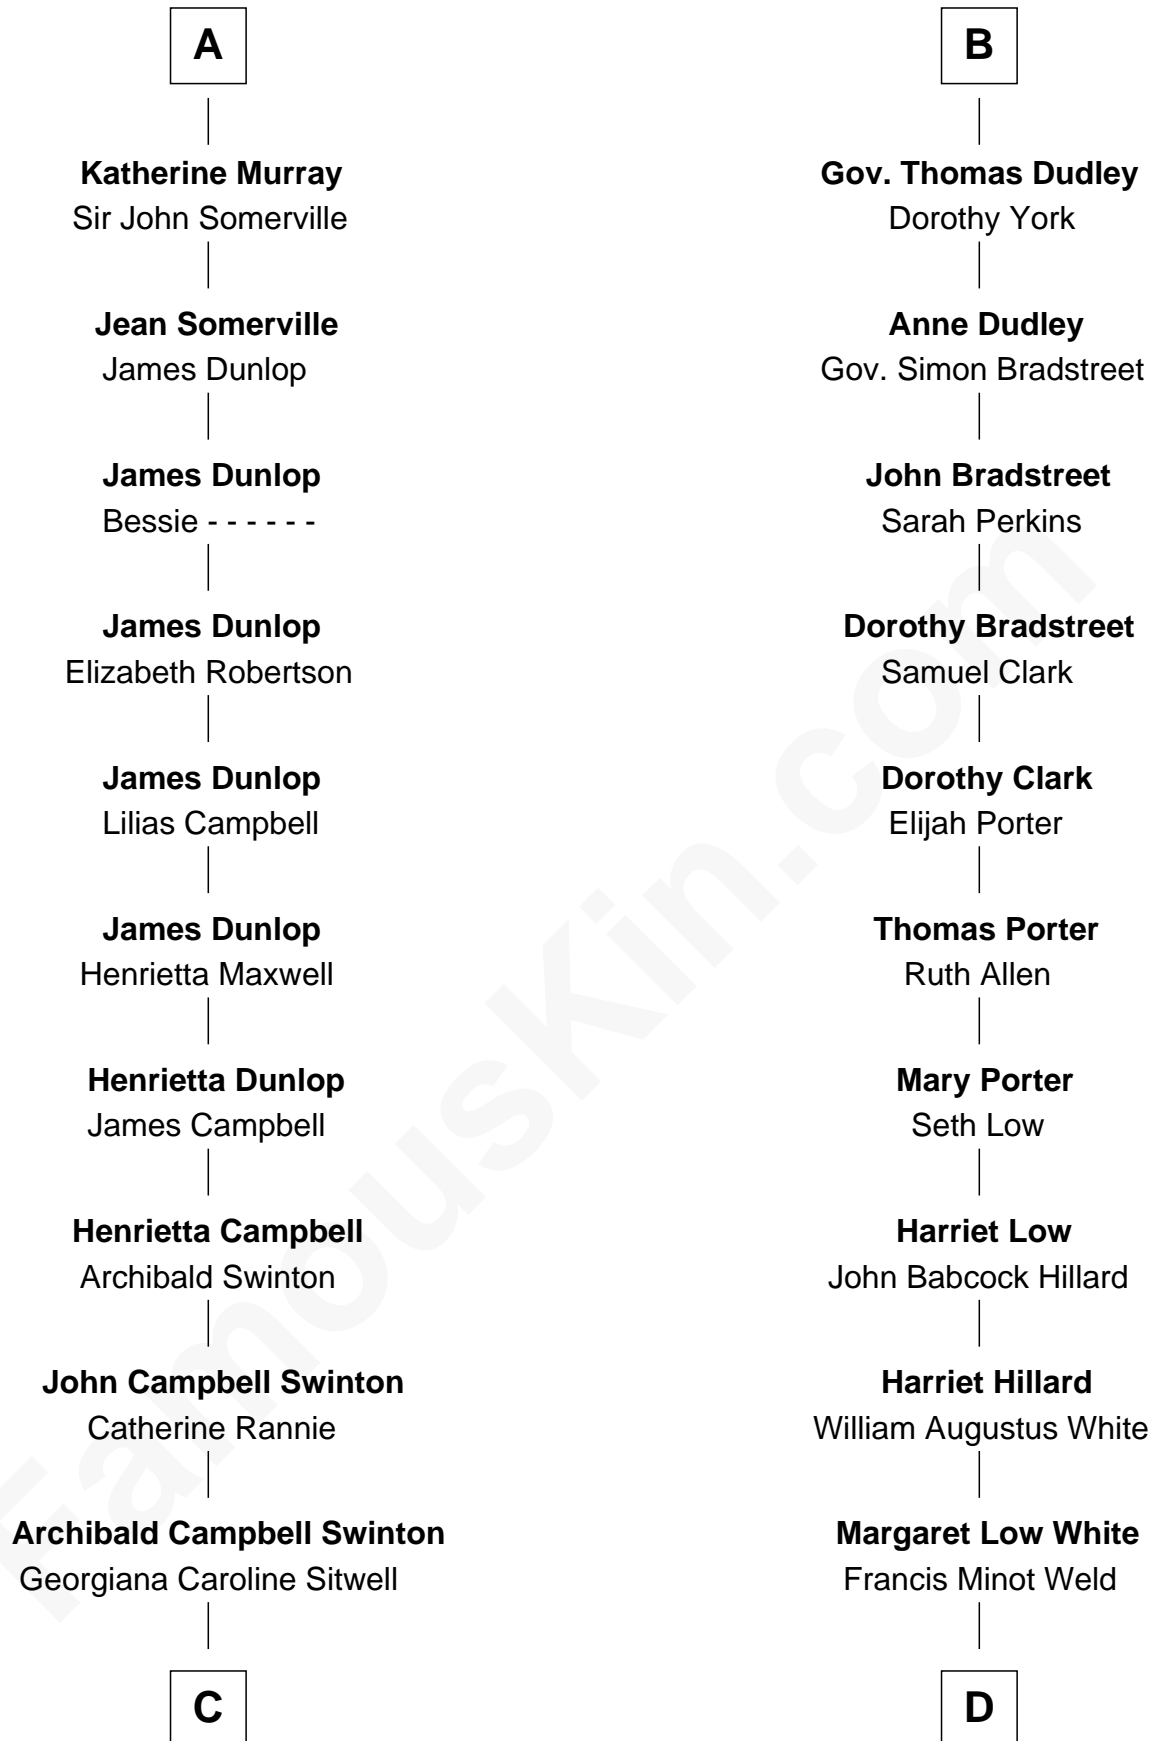

FamousKin.com
Relationship Chart of
Tilda Swinton
Movie Actress

18th cousin 2 times removed of
Bill Weld
68th Governor of Massachusetts

C

George Sitwell Campbell Swinton

Elizabeth Ebsworth

Alan Henry Campbell Swinton

Mariora Beatrice Evelyn Rochfort Alers-Hankey

Sir John Swinton

Judith Balfour Killen

Tilda Swinton

Movie Actress

D

David Weld

Mary Blake Nichols