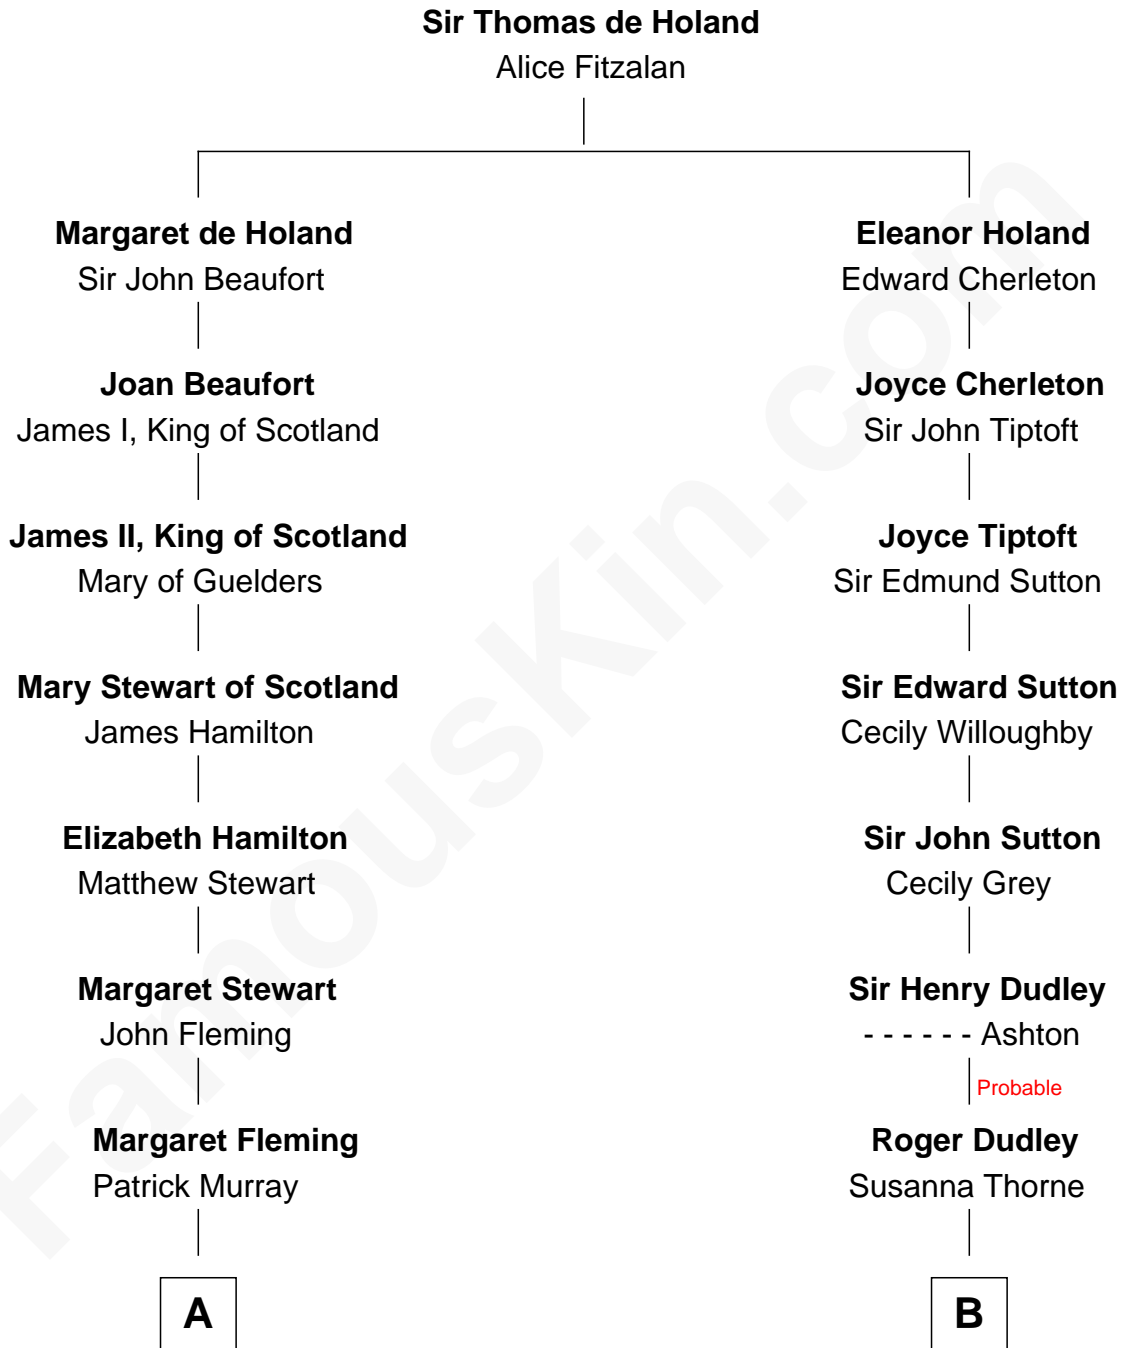

FamousKin.com
Relationship Chart of
Tilda Swinton
Movie Actress

18th cousin 2 times removed of
Bill Weld
68th Governor of Massachusetts

C

George Sitwell Campbell Swinton

Elizabeth Ebsworth

Alan Henry Campbell Swinton

Mariora Beatrice Evelyn Rochfort Alers-Hankey

Sir John Swinton

Judith Balfour Killen

Tilda Swinton

Movie Actress

D

David Weld

Mary Blake Nichols