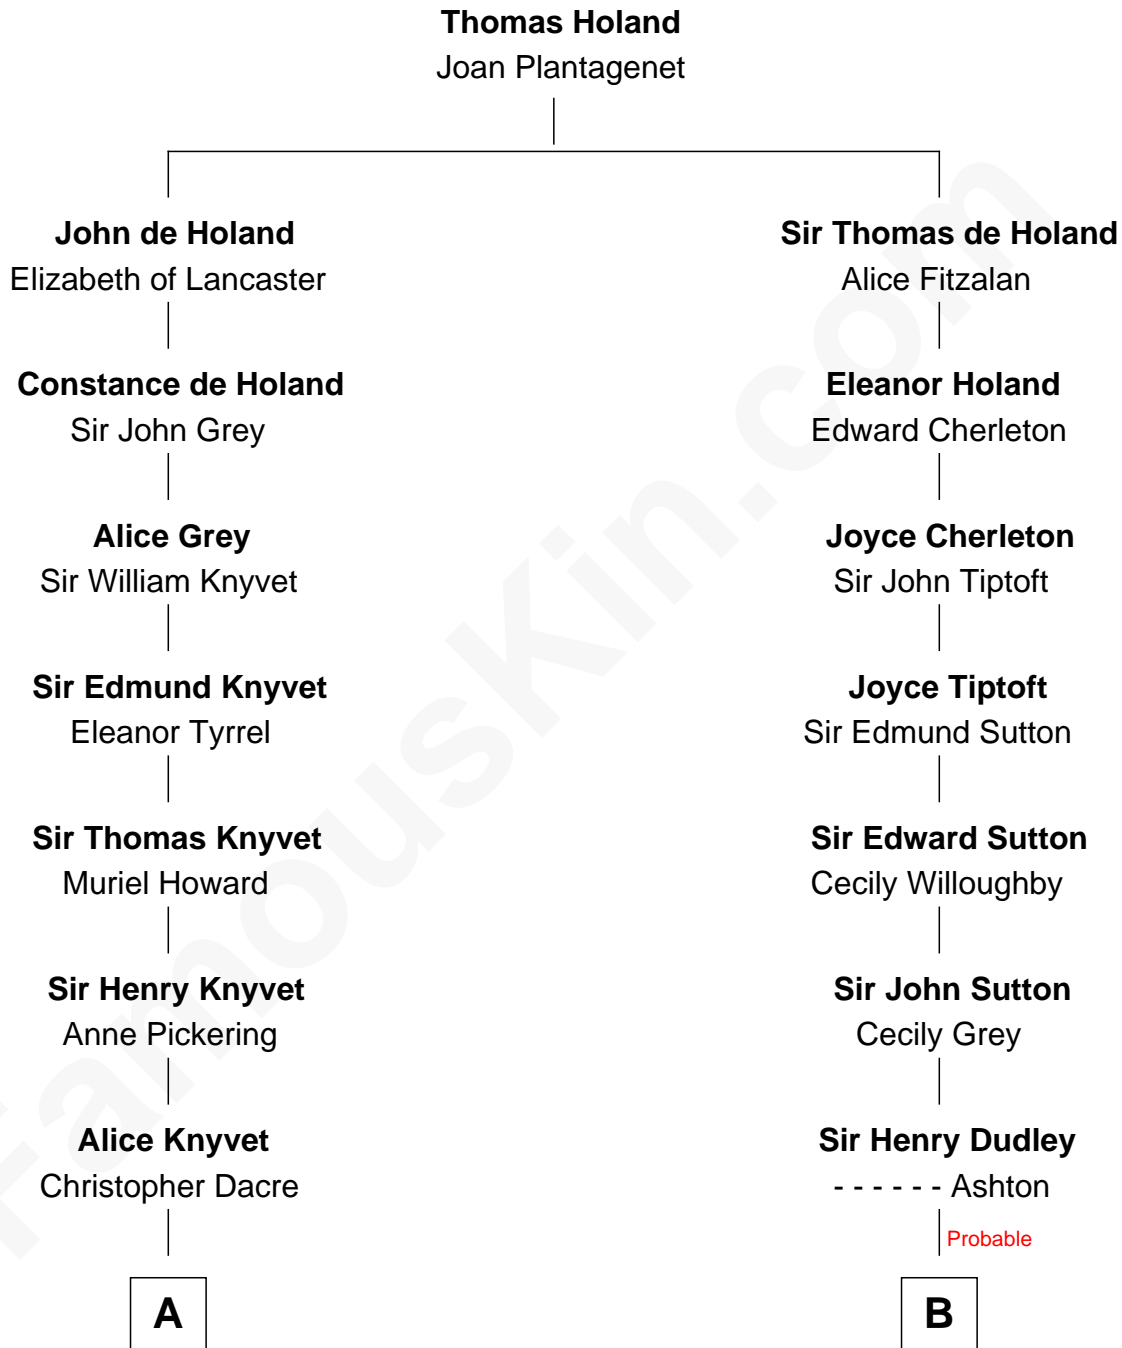

FamousKin.com
Relationship Chart of
Tilda Swinton
Movie Actress

18th cousin 1 time removed of
Bill Weld
68th Governor of Massachusetts

C

Sir John Swinton
Judith Balfour Killen

Tilda Swinton
Movie Actress

D

Margaret Low White
Francis Minot Weld

David Weld
Mary Blake Nichols

Bill Weld
68th Governor of Massachusetts

FamousKin.com