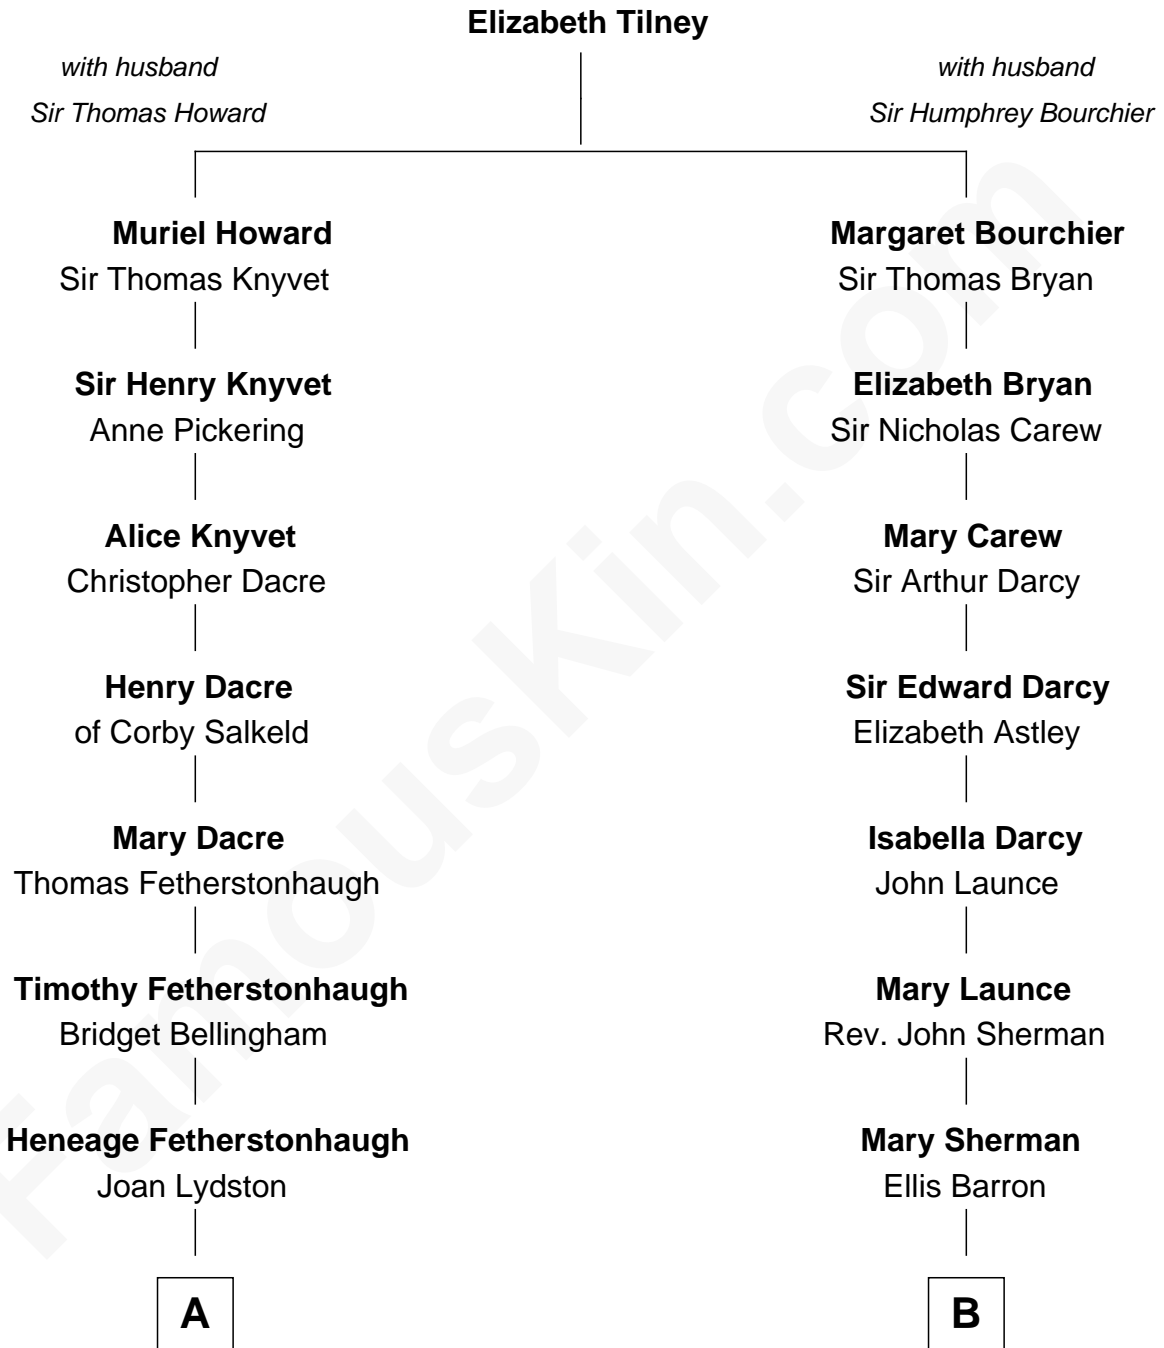

**FamousKin.com**  
**Relationship Chart of**  
**Tilda Swinton**  
*Movie Actress*

**14th cousin 1 time removed of**  
**Bill Weld**  
*68th Governor of Massachusetts*

**A**

**Joyce Fetherstonhaugh**  
Rev. Charles Smallwood

**Charles Smallwood Fetherstonhaugh**  
Elizabeth Hartley

**Timothy Fetherstonhaugh**  
Eliza Were Clarke

**Albany Fetherstonhaugh**  
Evelyn Gertrude Astell

**Gertrude Clare Fetherstonhaugh**  
Cecil George Herbert Alers-Hankey

**Mariora Beatrice Evelyn Rochfort Alers-Hankey**  
Alan Henry Campbell Swinton

**Sir John Swinton**  
Judith Balfour Killen

**Tilda Swinton**  
*Movie Actress*

**B**

**Grace Barron**  
Daniel Fowler

**Timothy Fowler**  
Ann Collins

**Lois Fowler**  
Abraham Fowler

**Abraham S. Fowler**  
Fanny Griswold

**Fanny Griswold Fowler**  
George Medad Bartholomew

**Fanny Elizabeth Bartholomew**  
Dr. Francis Minot Weld

**Francis Minot Weld**  
Margaret Low White