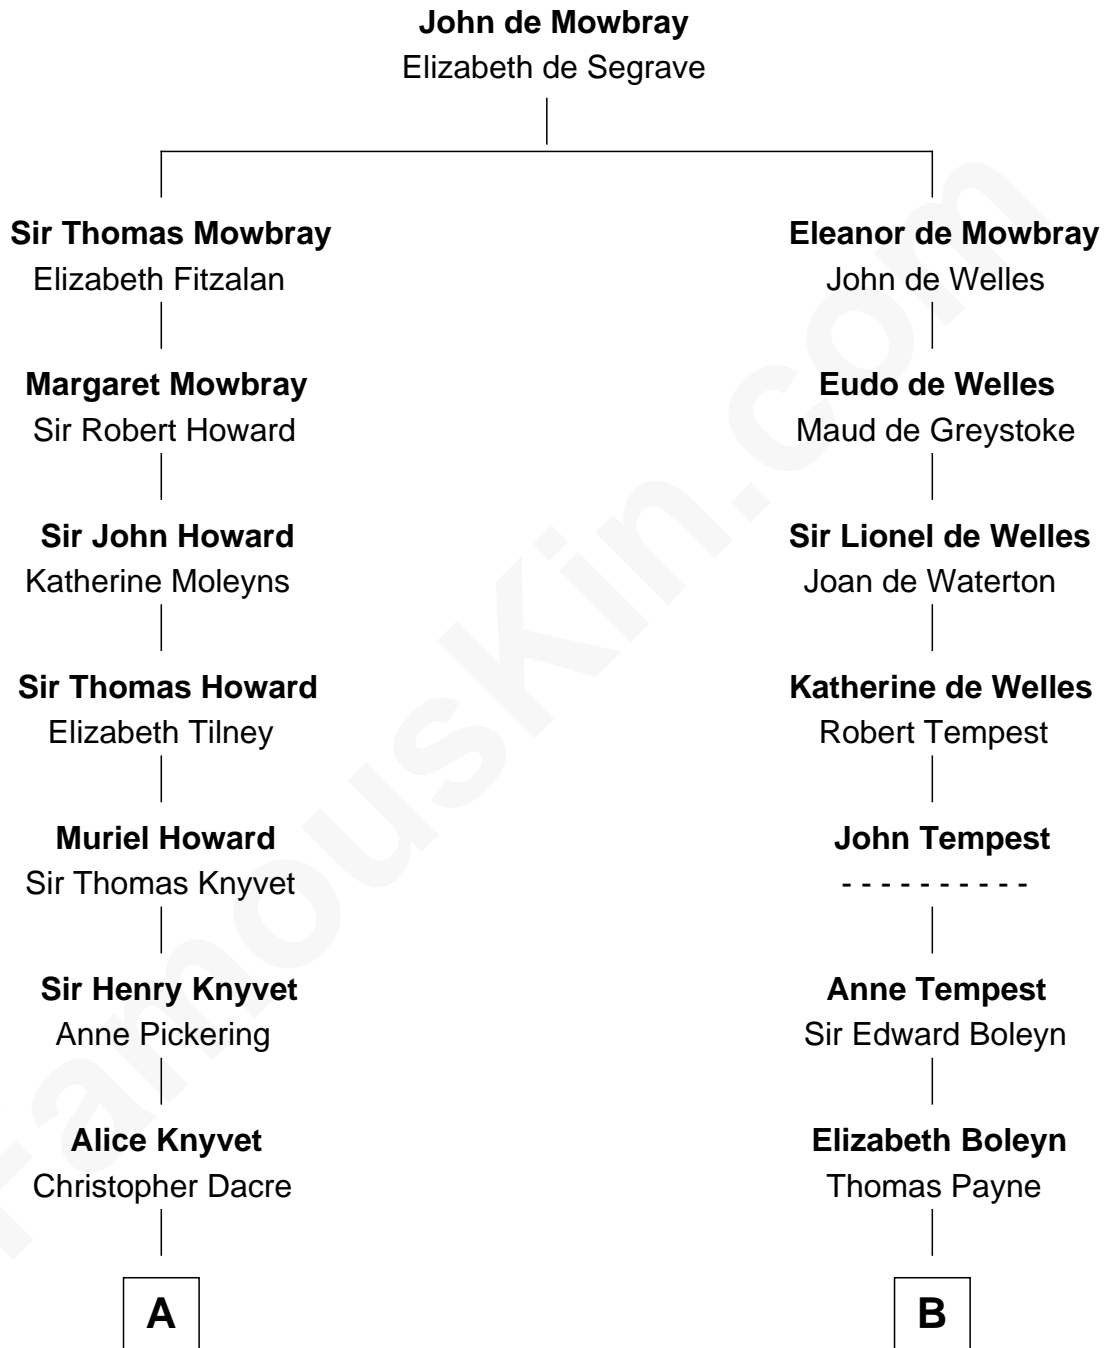

# FamousKin.com Relationship Chart of

**Tilda Swinton**

*Movie Actress*

18th cousin 2 times removed of

**Bill Weld**

*68th Governor of Massachusetts*

**C**

**Sir John Swinton**  
Judith Balfour Killen

**Tilda Swinton**  
*Movie Actress*

**D**

**John Gelston Floyd**  
Julia Floyd DuBois

**Cornelia DuBois Floyd**  
John Treadwell Nichols

**Mary Blake Nichols**  
David Weld

**Bill Weld**  
*68th Governor of Massachusetts*