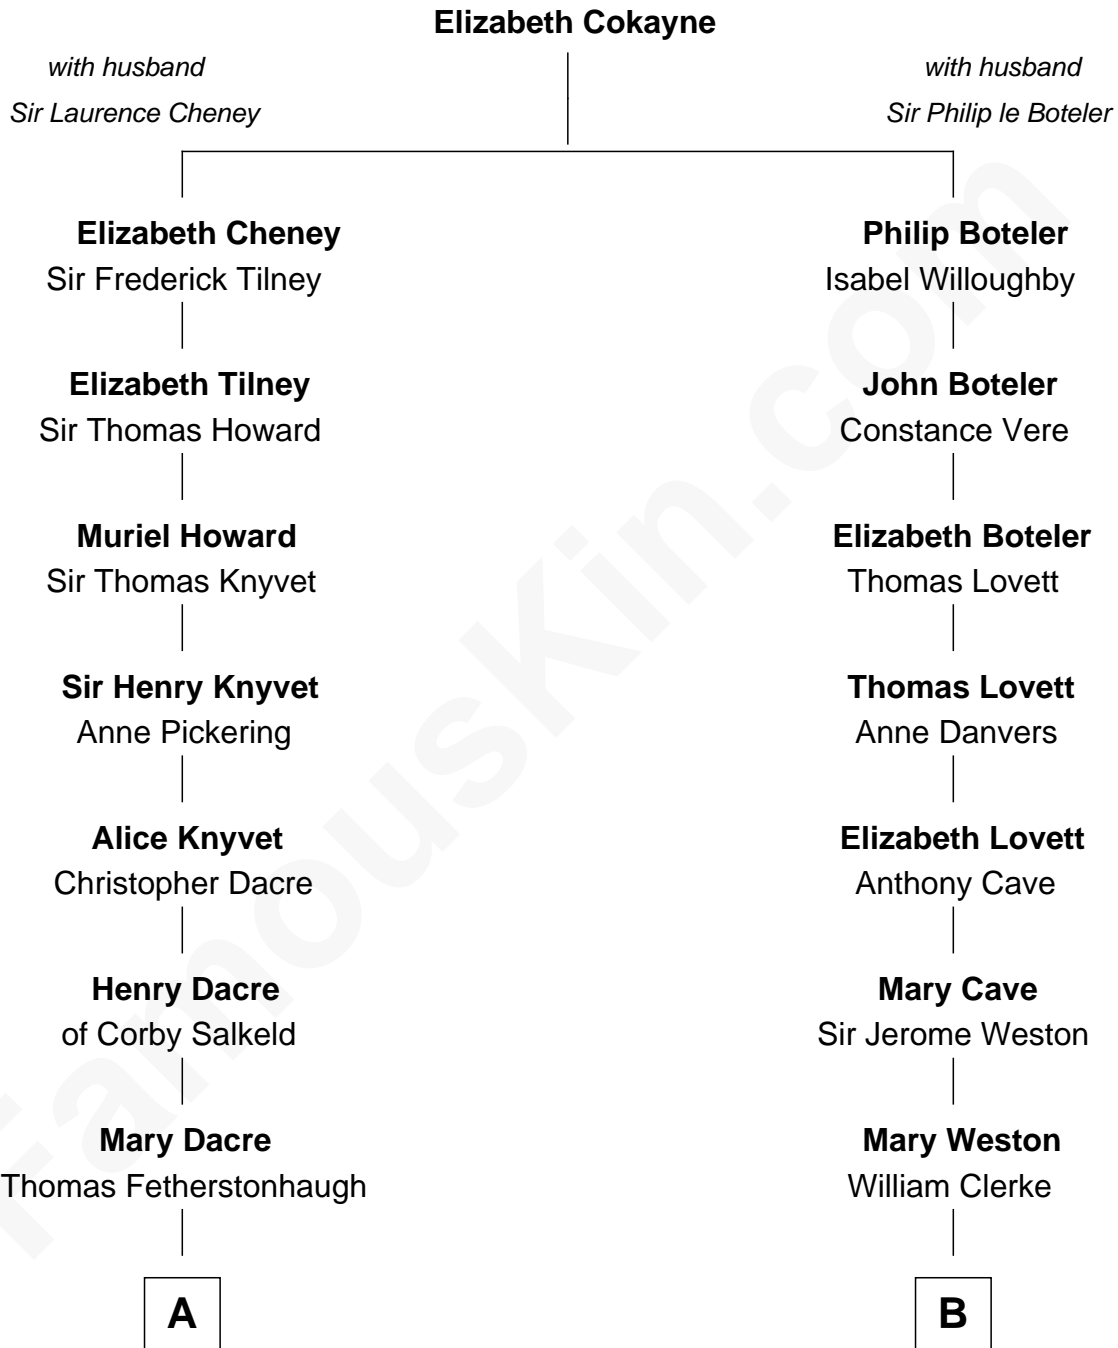

FamousKin.com
Relationship Chart of
Tilda Swinton
Movie Actress

16th cousin 2 times removed of
Tuesday Weld
TV and Movie Actress

A

Timothy Fetherstonhaugh

Bridget Bellingham

Heneage Fetherstonhaugh

Joan Lydston