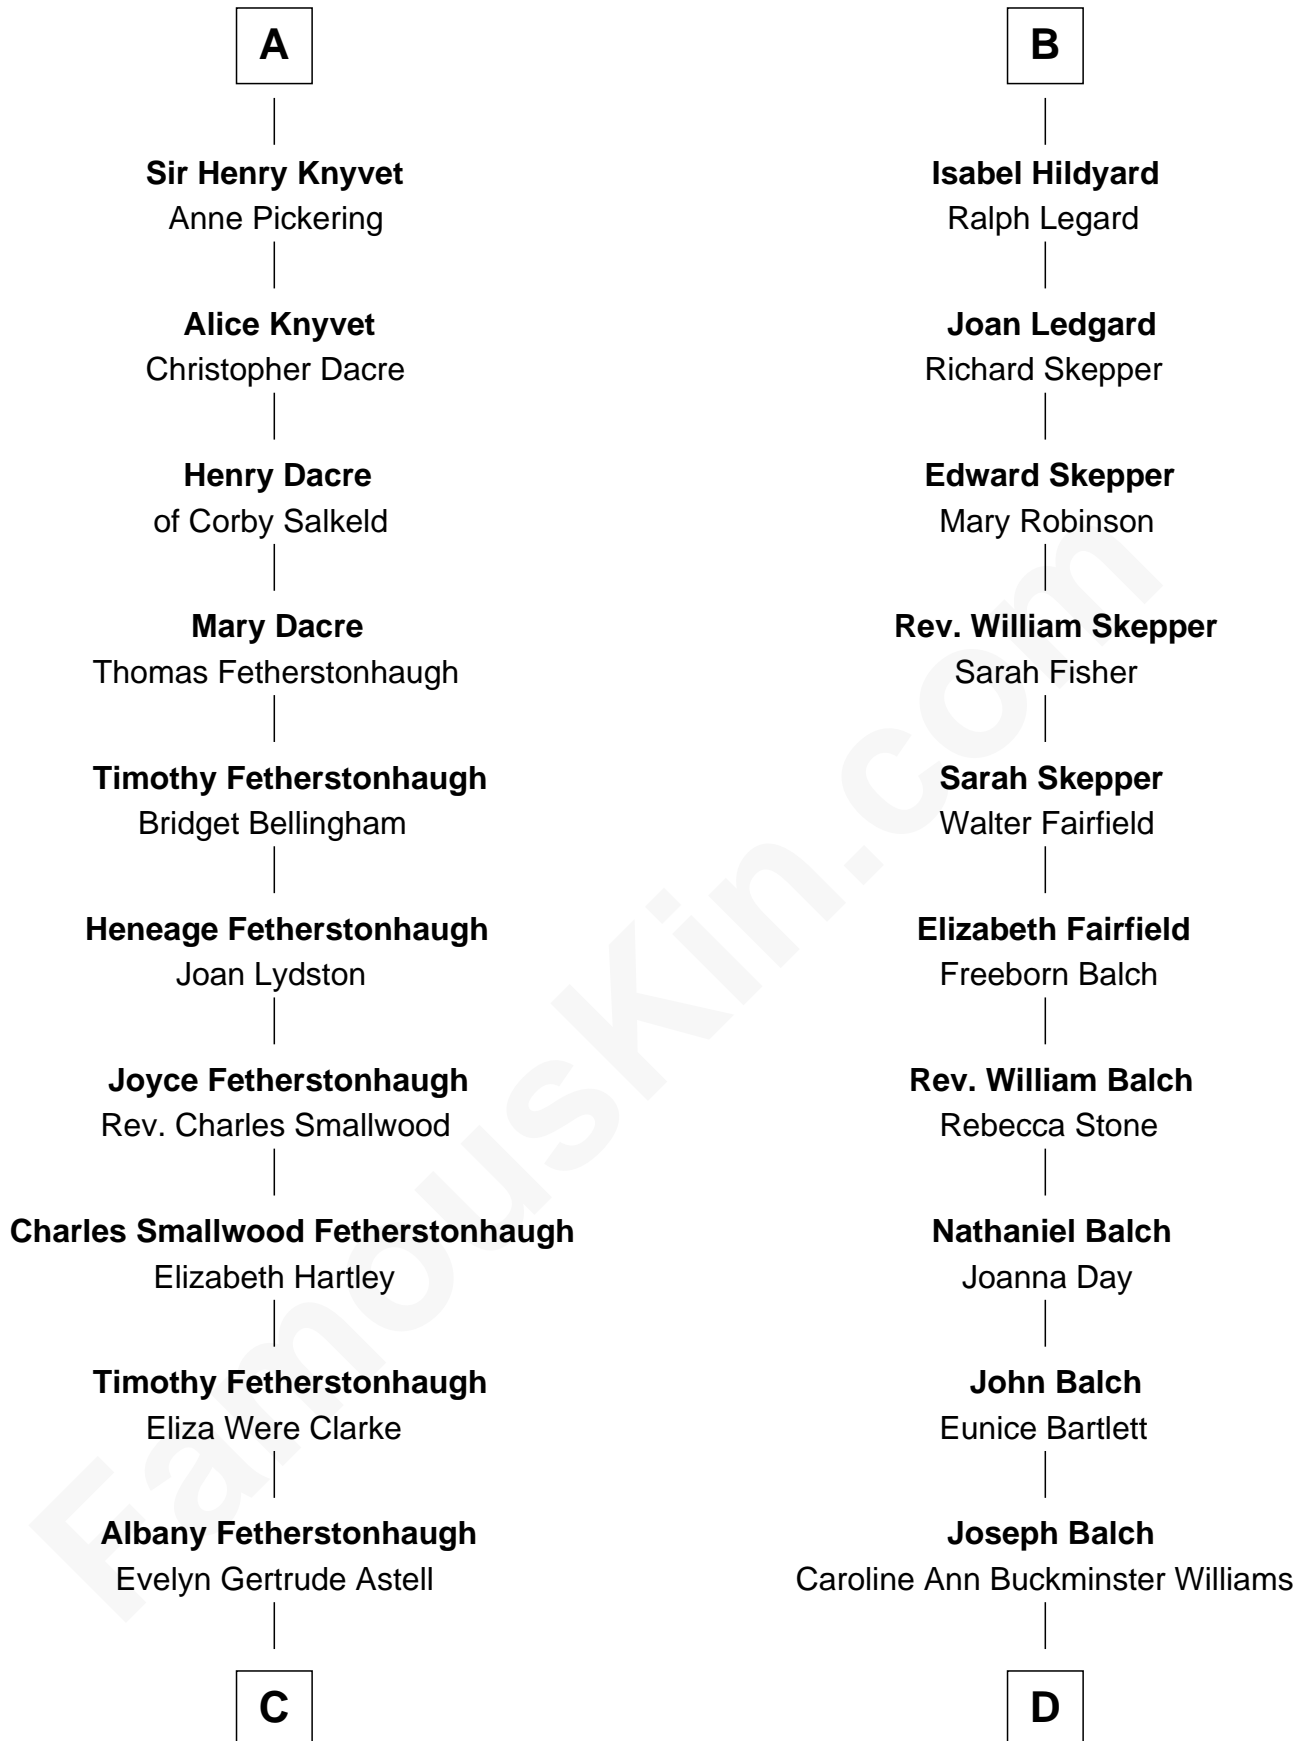

FamousKin.com
Relationship Chart of
Tilda Swinton
Movie Actress

20th cousin 1 time removed of
Tuesday Weld
TV and Movie Actress

C

Gertrude Clare Fetherstonhaugh
Cecil George Herbert Alers-Hankey

Mariora Beatrice Evelyn Rochfort Alers-Hankey
Alan Henry Campbell Swinton

Sir John Swinton
Judith Balfour Killen

Tilda Swinton
Movie Actress

D

Sarah Bartlett Balch
Stephen Minot Weld

Stephen Minot Weld
Eloise Rodman

Edward Motley Weld
Sarah Lothrop King

Lothrop Motley Weld
Yosene Balfour Ker