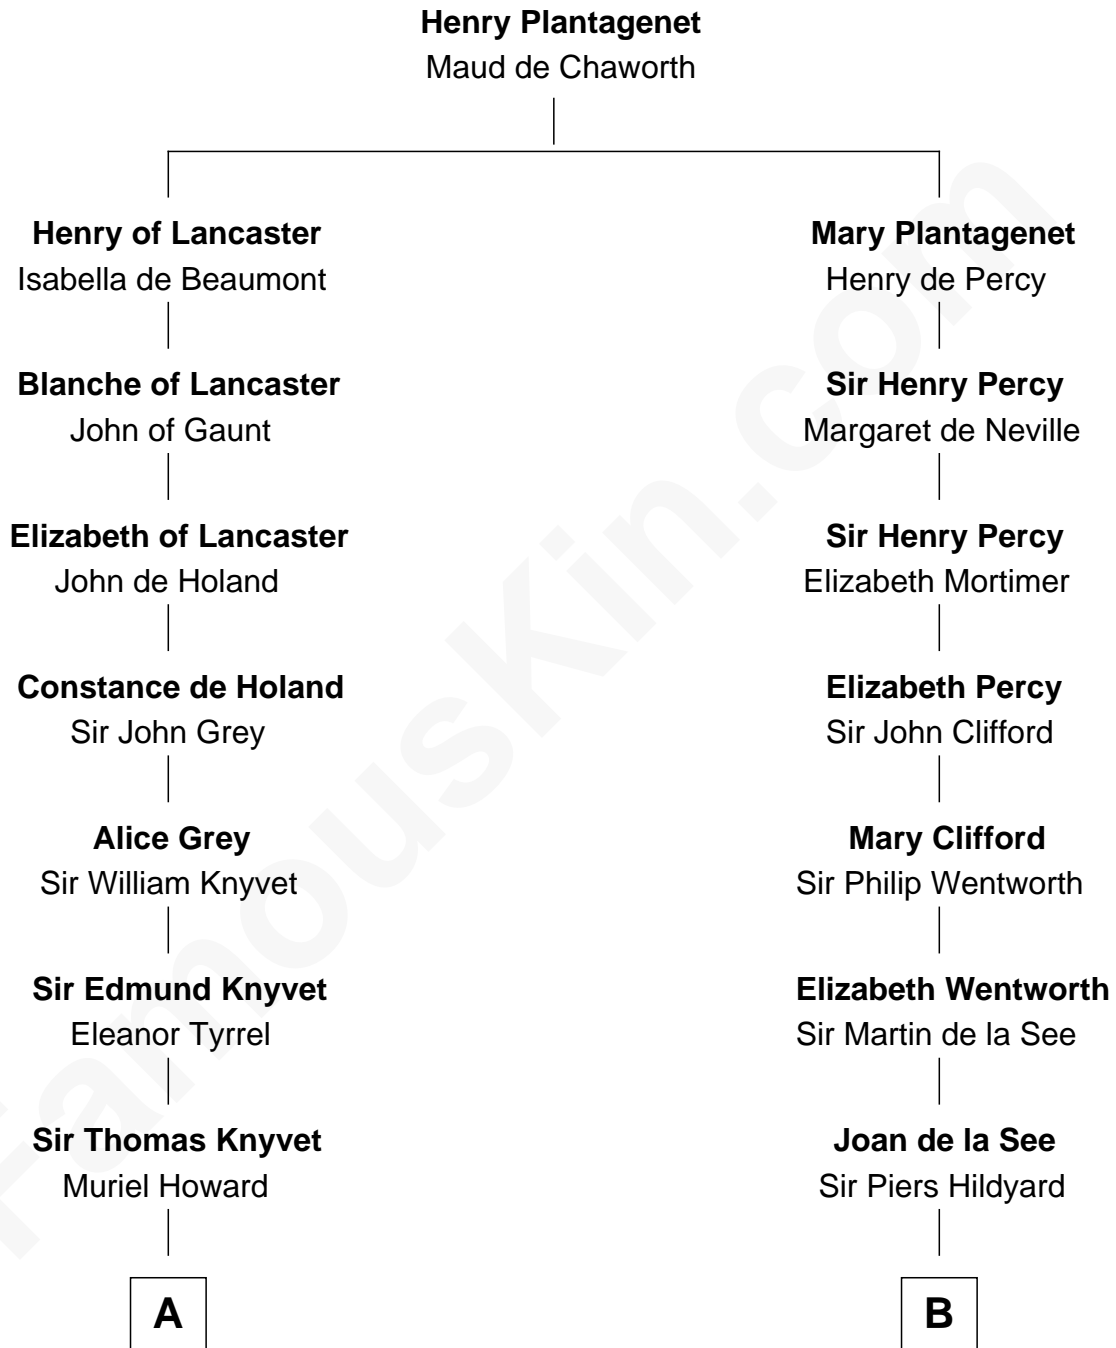

FamousKin.com
Relationship Chart of
Tilda Swinton
Movie Actress

20th cousin 1 time removed of
Tuesday Weld
TV and Movie Actress

C

Gertrude Clare Fetherstonhaugh
Cecil George Herbert Alers-Hankey

Mariora Beatrice Evelyn Rochfort Alers-Hankey
Alan Henry Campbell Swinton

Sir John Swinton
Judith Balfour Killen

Tilda Swinton
Movie Actress

D

Sarah Bartlett Balch
Stephen Minot Weld

Stephen Minot Weld
Eloise Rodman

Edward Motley Weld
Sarah Lothrop King

Lothrop Motley Weld
Yosene Balfour Ker